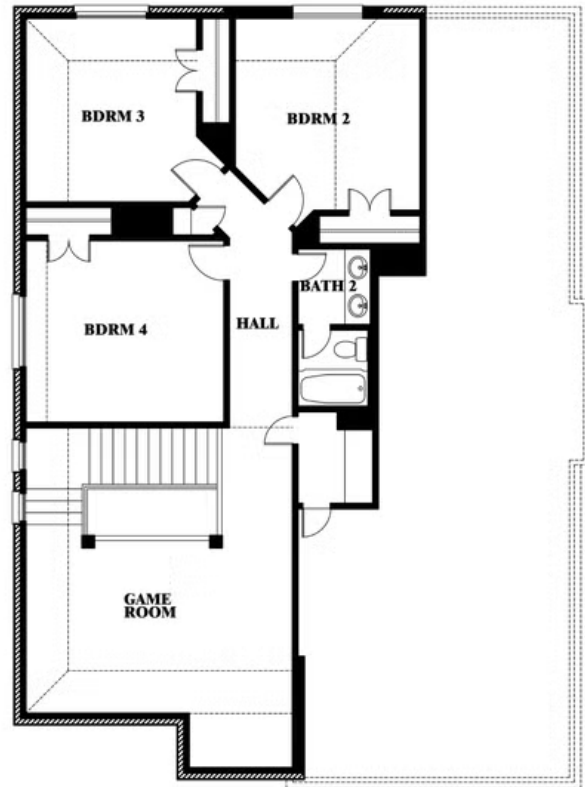

Dewberry

STONE RIVER GLEN 60S

2113 RIO PIEDRA DRIVE, ROYSE CITY, TX 75189

Dewberry

This brochure is for general informational purposes and is to be used as a guide only. Changes may be made during the development process and floorplans, dimensions, fixtures, fittings, finishes and specifications are subject to change without notice. Window placement, balcony configuration, wardrobe sizes and living areas may vary slightly within each plan type. EQUAL HOUSING OPPORTUNITY