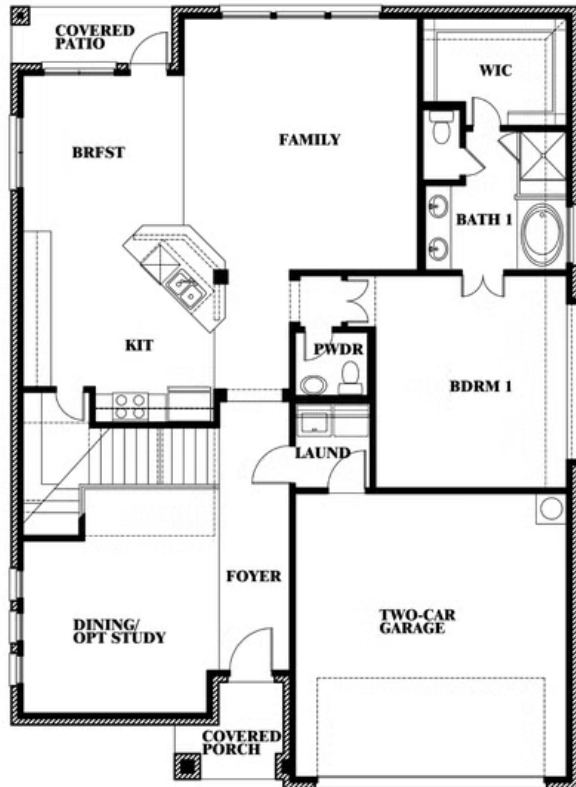

Dewberry

CLASSIC SERIES

STONE RIVER GLEN 60S

2113 RIO PIEDRA DRIVE, ROYSE CITY, TX 75189

HOMES FROM

\$449,990

2,820
SQUARE FEET

4
BEDROOMS

2.5
BATHROOMS

2
CAR GARAGE

ELEVATION C

ELEVATION AS

ELEVATION AS

ELEVATION A

ELEVATION A

ELEVATION CS

Dewberry

STONE RIVER GLEN 60S

2113 RIO PIEDRA DRIVE, ROYSE CITY, TX 75189

Dewberry

This brochure is for general informational purposes and is to be used as a guide only. Changes may be made during the development process and floorplans, dimensions, fixtures, fittings, finishes and specifications are subject to change without notice. Window placement, balcony configuration, wardrobe sizes and living areas may vary slightly within each plan type. EQUAL HOUSING OPPORTUNITY