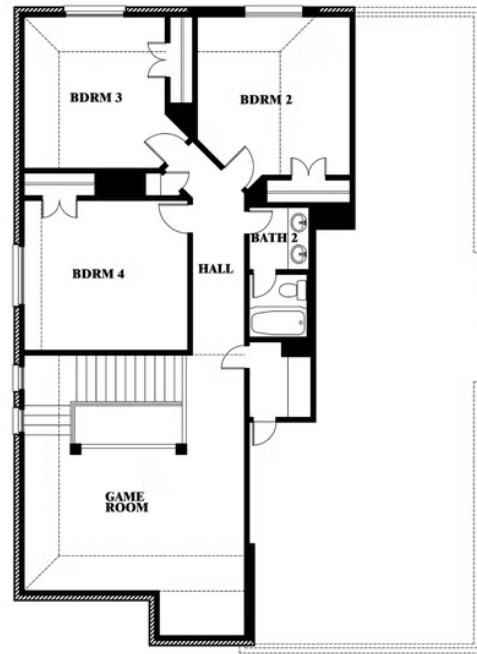

Dewberry

STONE RIVER GLEN 60S

2204 RIO PIEDRA DRIVE, ROYSE CITY, TX 75189

Dewberry

Document generated Sep 18, 2024. Prices, plans, square footage, features and materials are subject to change at any time without notice and vary among communities. Listed prices are for informational purposes only, are not binding, and do not create any contractual obligation(s). The price of any home is dependent on numerous factors, all of which are unique to a specific home, and is not guaranteed until specified in a binding contract. Pricing of elevations and additional optional beds/baths vary per plan. Some plans require a premium homesite. Please ask the Community Manager for details. Renderings of homes are artist concepts and may not reflect exact colors and materials.