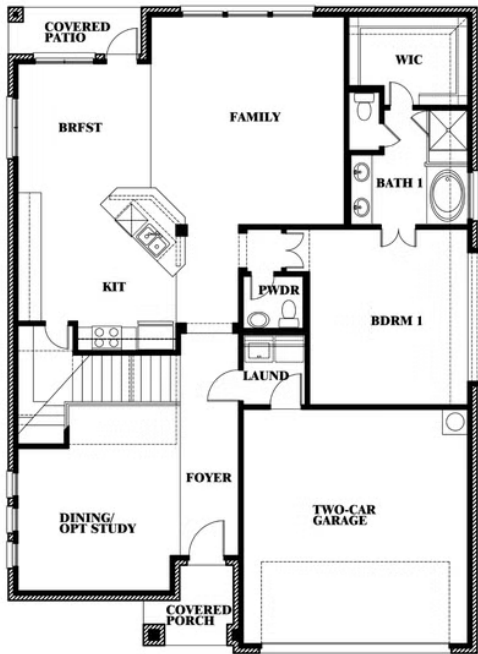

Dewberry

STONE RIVER GLEN 60S

2204 RIO PIEDRA DRIVE, ROYSE CITY, TX 75189

Dewberry

Document generated Sep 18, 2024. Prices, plans, square footage, features and materials are subject to change at any time without notice and vary among communities. Listed prices are for informational purposes only, are not binding, and do not create any contractual obligation(s). The price of any home is dependent on numerous factors, all of which are unique to a specific home, and is not guaranteed until specified in a binding contract. Pricing of elevations and additional optional beds/baths vary per plan. Some plans require a premium homesite. Please ask the Community Manager for details. Renderings of homes are artist concepts and may not reflect exact colors and materials.