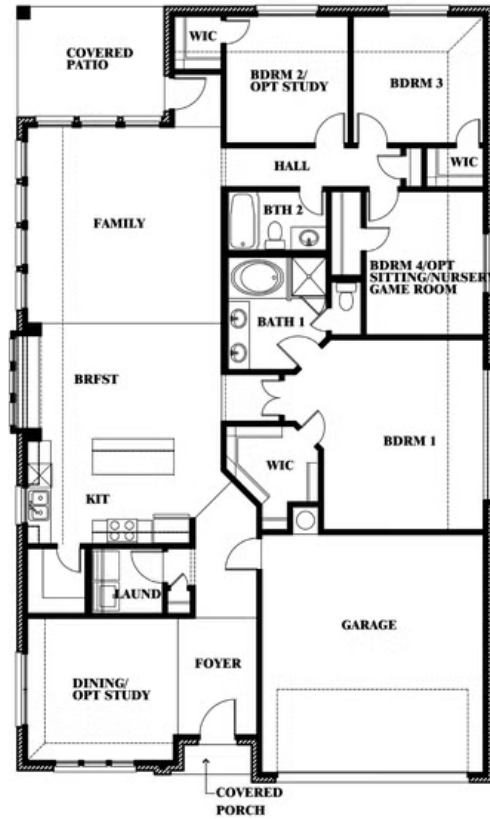

Cypress

CLASSIC SERIES

STONE RIVER GLEN 60S

2113 RIO PIEDRA DRIVE, ROYSE CITY, TX 75189

HOMES FROM

\$402,990

2,038

SQUARE FEET

4

BEDROOMS

2.0

BATHROOMS

2

CAR GARAGE

Document generated Nov 21, 2024. Prices, plans, square footage, features and materials are subject to change at any time without notice and vary among communities. Listed prices are for informational purposes only, are not binding, and do not create any contractual obligation(s). The price of any home is dependent on numerous factors, all of which are unique to a specific home, and is not guaranteed until specified in a binding contract. Pricing of elevations and additional optional beds/baths vary per plan. Some plans require a premium homesite. Please ask the Community Manager for details. Renderings of homes are artist concepts and may not reflect exact colors and materials.

Cypress

STONE RIVER GLEN 60S

2113 RIO PIEDRA DRIVE, ROYSE CITY, TX 75189

Cypress

This brochure is for general informational purposes and is to be used as a guide only. Changes may be made during the development process and floorplans, dimensions, fixtures, fittings, finishes and specifications are subject to change without notice. Window placement, balcony configuration, wardrobe sizes and living areas may vary slightly within each plan type. EQUAL HOUSING OPPORTUNITY