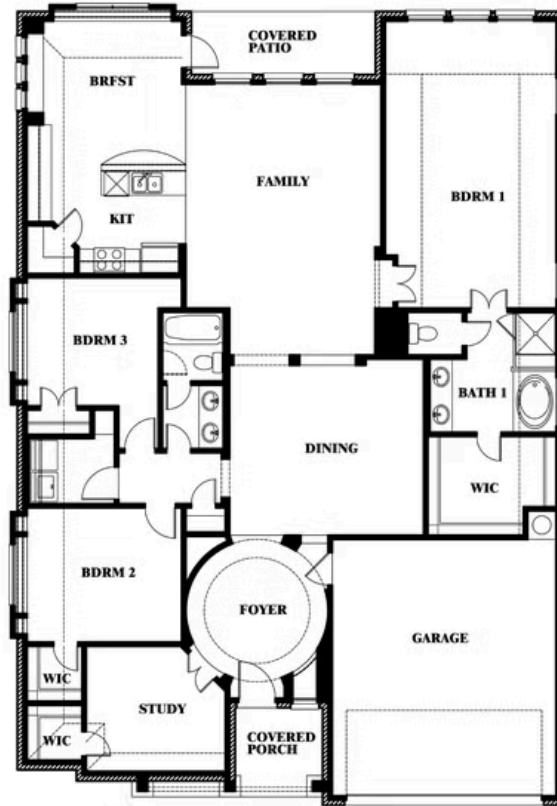

Carolina

HOMES FROM
\$423,990

CLASSIC SERIES

STONE RIVER GLEN 60S

2113 RIO PIEDRA DRIVE, ROYSE CITY, TX 75189

2,313
SQUARE FEET

3
BEDROOMS

2.0
BATHROOMS

2
CAR GARAGE

ELEVATION C

ELEVATION A

ELEVATION A

ELEVATION AS

ELEVATION AS

ELEVATION D

ELEVATION D

Carolina

STONE RIVER GLEN 60S

2113 RIO PIEDRA DRIVE, ROYSE CITY, TX 75189

Carolina

This brochure is for general informational purposes and is to be used as a guide only. Changes may be made during the development process and floorplans, dimensions, fixtures, fittings, finishes and specifications are subject to change without notice. Window placement, balcony configuration, wardrobe sizes and living areas may vary slightly within each plan type. EQUAL HOUSING OPPORTUNITY