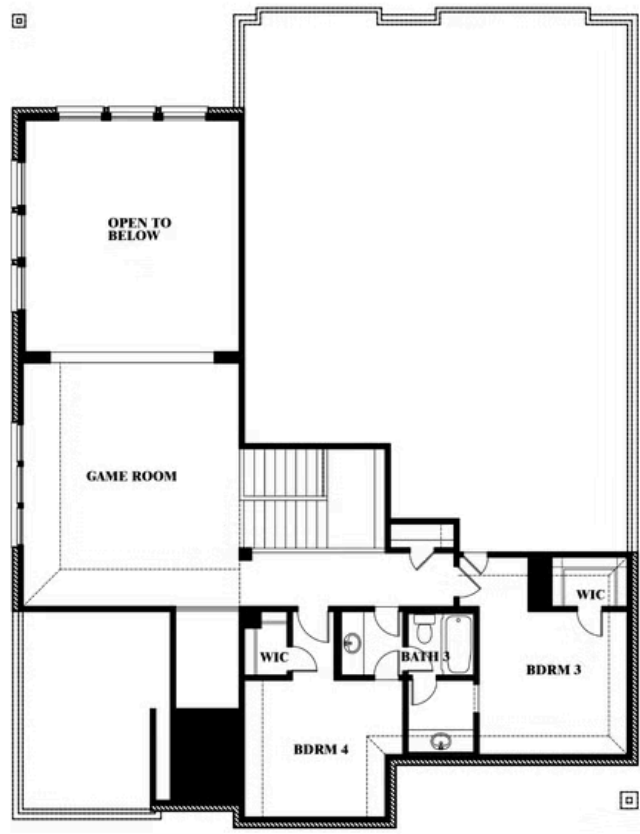

Bellflower

HOMES FROM
\$511,990

CLASSIC SERIES

STONE RIVER GLEN 60S

2113 RIO PIEDRA DRIVE, ROYSE CITY, TX 75189

3,527
SQUARE FEET

4
BEDROOMS

3.5
BATHROOMS

2
CAR GARAGE

ELEVATION D

ELEVATION A

ELEVATION A

ELEVATION AS

ELEVATION AS

ELEVATION B

ELEVATION B

Bellflower

STONE RIVER GLEN 60S
2113 RIO PIEDRA DRIVE, ROYSE CITY, TX 75189

BELLFLOWER FLOOR PLAN

Bellflower

This brochure is for general informational purposes and is to be used as a guide only. Changes may be made during the development process and floorplans, dimensions, fixtures, fittings, finishes and specifications are subject to change without notice. Window placement, balcony configuration, wardrobe sizes and living areas may vary slightly within each plan type. EQUAL HOUSING OPPORTUNITY