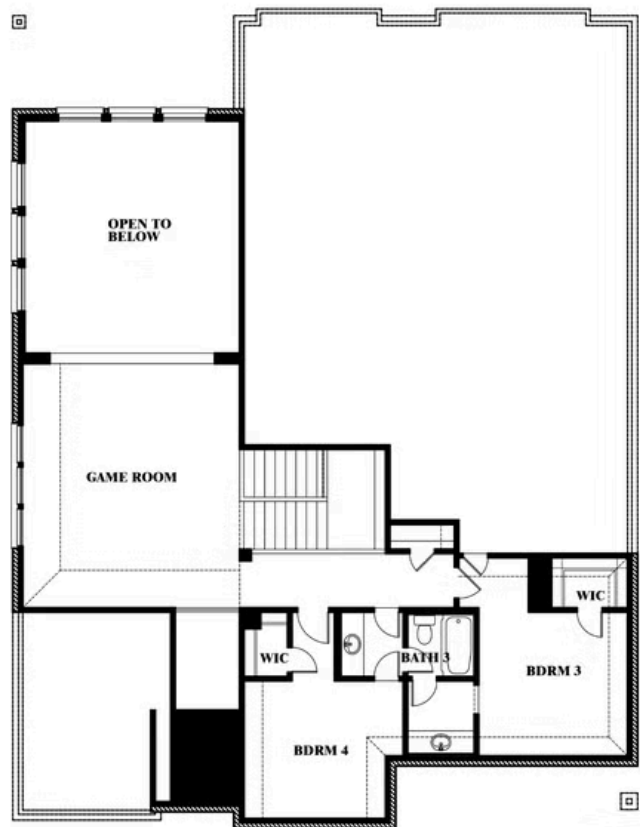

Bellflower

HOMES FROM
\$511,990

CLASSIC SERIES

STONE RIVER GLEN 60S

2113 RIO PIEDRA DRIVE, ROYSE CITY, TX 75189

3,527
SQUARE FEET

4
BEDROOMS

3.5
BATHROOMS

2
CAR GARAGE

ELEVATION D

ELEVATION A

ELEVATION A

ELEVATION AS

ELEVATION AS

ELEVATION B

ELEVATION B

Bellflower

STONE RIVER GLEN 60S

2113 RIO PIEDRA DRIVE, ROYSE CITY, TX 75189

Bellflower

This brochure is for general informational purposes and is to be used as a guide only. Changes may be made during the development process and floorplans, dimensions, fixtures, fittings, finishes and specifications are subject to change without notice. Window placement, balcony configuration, wardrobe sizes and living areas may vary slightly within each plan type. EQUAL HOUSING OPPORTUNITY