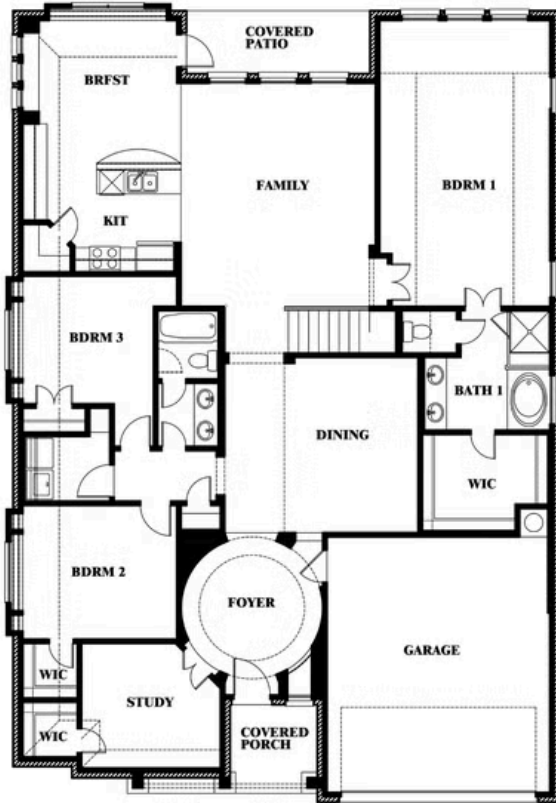

Carolina III

STONE RIVER GLEN 50S
2113 RIO PIEDRA DRIVE, ROYSE CITY, TX 75189

Carolina III

This brochure is for general informational purposes and is to be used as a guide only. Changes may be made during the development process and floorplans, dimensions, fixtures, fittings, finishes and specifications are subject to change without notice. Window placement, balcony configuration, wardrobe sizes and living areas may vary slightly within each plan type. EQUAL HOUSING OPPORTUNITY