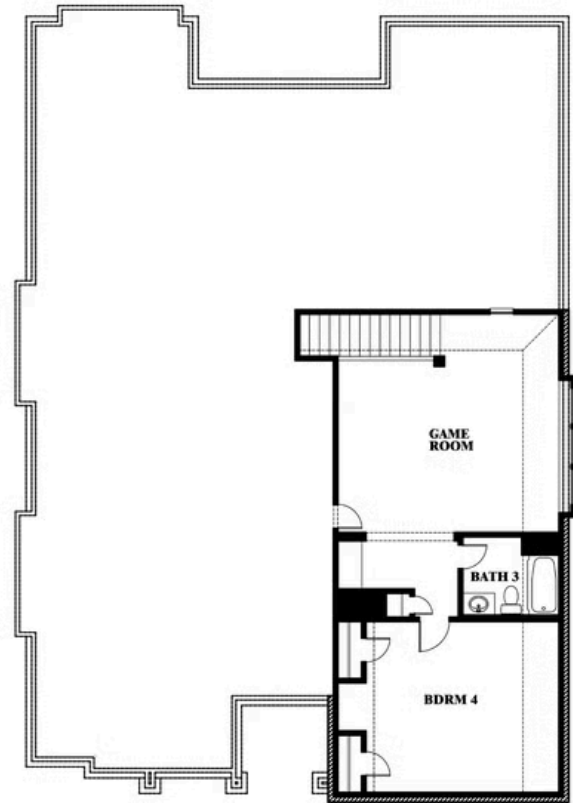

Carolina III

STONE RIVER GLEN 50S
2113 RIO PIEDRA DRIVE, ROYSE CITY, TX 75189

Carolina III

This brochure is for general informational purposes and is to be used as a guide only. Changes may be made during the development process and floorplans, dimensions, fixtures, fittings, finishes and specifications are subject to change without notice. Window placement, balcony configuration, wardrobe sizes and living areas may vary slightly within each plan type. EQUAL HOUSING OPPORTUNITY