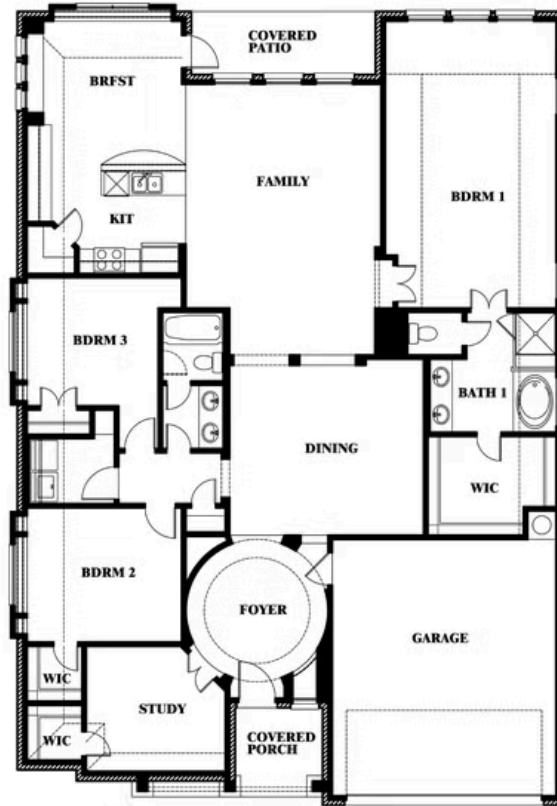

Carolina

HOMES FROM
\$411,990

CLASSIC SERIES

STONE RIVER GLEN 50S

2113 RIO PIEDRA DRIVE, ROYSE CITY, TX 75189

2,313
SQUARE FEET

3
BEDROOMS

2.0
BATHROOMS

2
CAR GARAGE

ELEVATION C

ELEVATION A

ELEVATION A

ELEVATION AS

ELEVATION AS

ELEVATION D

ELEVATION D

Carolina

STONE RIVER GLEN 50S

2113 RIO PIEDRA DRIVE, ROYSE CITY, TX 75189

Carolina

This brochure is for general informational purposes and is to be used as a guide only. Changes may be made during the development process and floorplans, dimensions, fixtures, fittings, finishes and specifications are subject to change without notice. Window placement, balcony configuration, wardrobe sizes and living areas may vary slightly within each plan type. EQUAL HOUSING OPPORTUNITY