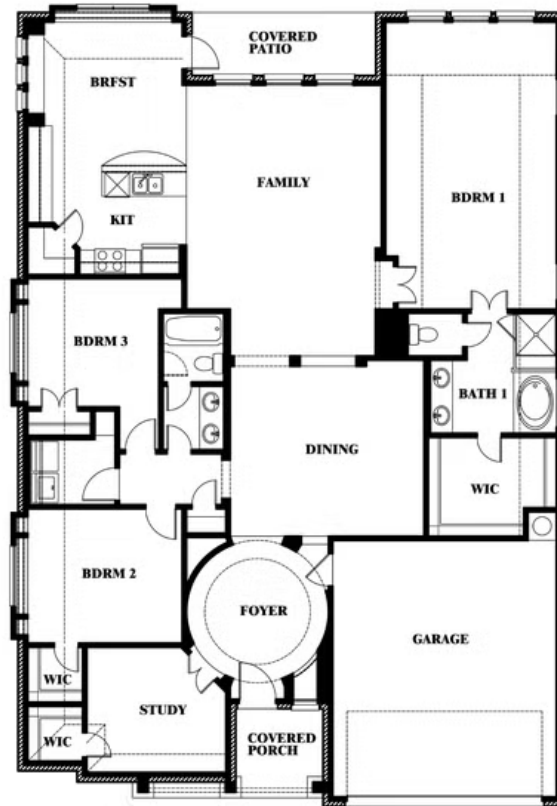

Carolina

CLASSIC SERIES

STONE RIVER GLEN 50S

2113 RIO PIEDRA DRIVE, ROYSE CITY, TX 75189

HOMES FROM

\$411,990

2,313
SQUARE FEET

3
BEDROOMS

2.0
BATHROOMS

2
CAR GARAGE

ELEVATION C

ELEVATION A

ELEVATION A

ELEVATION AS

ELEVATION AS

ELEVATION D

Carolina

STONE RIVER GLEN 50S

2113 RIO PIEDRA DRIVE, ROYSE CITY, TX 75189

Carolina

This brochure is for general informational purposes and is to be used as a guide only. Changes may be made during the development process and floorplans, dimensions, fixtures, fittings, finishes and specifications are subject to change without notice. Window placement, balcony configuration, wardrobe sizes and living areas may vary slightly within each plan type. EQUAL HOUSING OPPORTUNITY