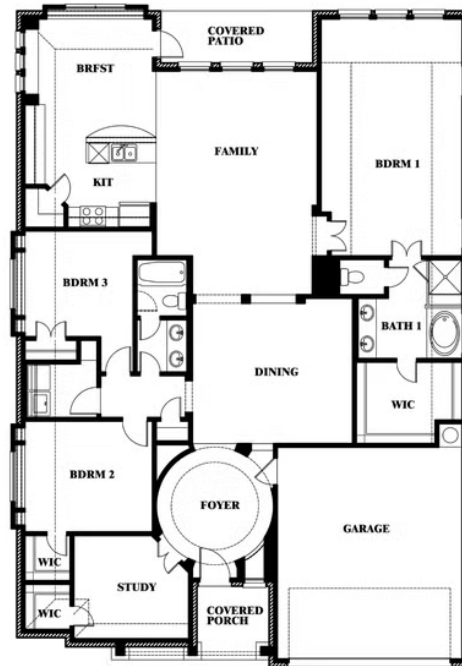

Carolina

STONE RIVER GLEN 50S

2204 RIO PIEDRA DRIVE, ROYSE CITY, TX 75189

Carolina

Document generated Sep 16, 2024. Prices, plans, square footage, features and materials are subject to change at any time without notice and vary among communities. Listed prices are for informational purposes only, are not binding, and do not create any contractual obligation(s). The price of any home is dependent on numerous factors, all of which are unique to a specific home, and is not guaranteed until specified in a binding contract. Pricing of elevations and additional optional beds/baths vary per plan. Some plans require a premium homesite. Please ask the Community Manager for details. Renderings of homes are artist concepts and may not reflect exact colors and materials.