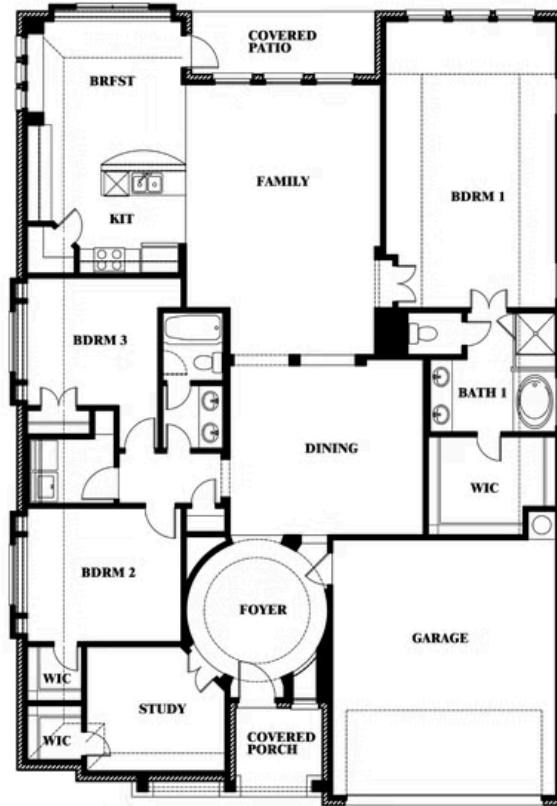

Carolina

HOMES FROM
\$411,990

CLASSIC SERIES

STONE RIVER GLEN 50S

2113 RIO PIEDRA DRIVE, ROYSE CITY, TX 75189

2,313
SQUARE FEET

3
BEDROOMS

2.0
BATHROOMS

2
CAR GARAGE

ELEVATION C

Document generated Dec 21, 2024. Prices, plans, square footage, features and materials are subject to change at any time without notice and vary among communities. Listed prices are for informational purposes only, are not binding, and do not create any contractual obligation(s). The price of any home is dependent on numerous factors, all of which are unique to a specific home, and is not guaranteed until specified in a binding contract. Pricing of elevations and additional optional beds/baths vary per plan. Some plans require a premium homesite. Please ask the Community Manager for details. Renderings of homes are artist concepts and may not reflect exact colors and materials.

Carolina

STONE RIVER GLEN 50S

2113 RIO PIEDRA DRIVE, ROYSE CITY, TX 75189

Carolina

This brochure is for general informational purposes and is to be used as a guide only. Changes may be made during the development process and floorplans, dimensions, fixtures, fittings, finishes and specifications are subject to change without notice. Window placement, balcony configuration, wardrobe sizes and living areas may vary slightly within each plan type. EQUAL HOUSING OPPORTUNITY