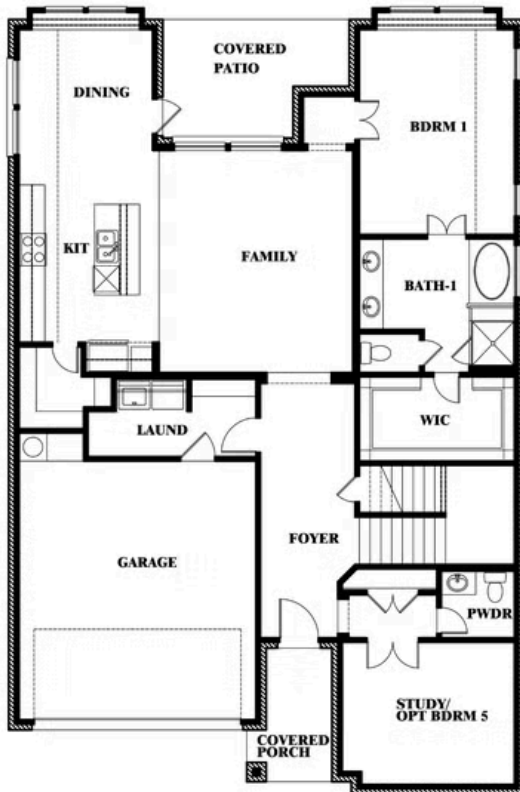

Violet II

HOMES FROM
\$525,990

CLASSIC SERIES

TERRACINA

3917 TERRACINA WAY, ROCKWALL, TX 75032

2,591
SQUARE FEET

3
BEDROOMS

2.5
BATHROOMS

Violet II

VIOLET II FLOOR PLAN

TERRACINA

3917 TERRACINA WAY, ROCKWALL, TX 75032

Violet II

This brochure is for general informational purposes and is to be used as a guide only. Changes may be made during the development process and floorplans, dimensions, fixtures, fittings, finishes and specifications are subject to change without notice. Window placement, balcony configuration, wardrobe sizes and living areas may vary slightly within each plan type. EQUAL HOUSING OPPORTUNITY

Violet II

TERRACINA

3917 TERRACINA WAY, ROCKWALL, TX 75032

VIOLET II FLOOR PLAN WITH OPTIONAL BEDROOM AT STUDY

Violet II Opt. Bed 5 & Bath 4 at Study

This brochure is for general informational purposes and is to be used as a guide only. Changes may be made during the development process and floorplans, dimensions, fixtures, fittings, finishes and specifications are subject to change without notice. Window placement, balcony configuration, wardrobe sizes and living areas may vary slightly within each plan type. EQUAL HOUSING OPPORTUNITY