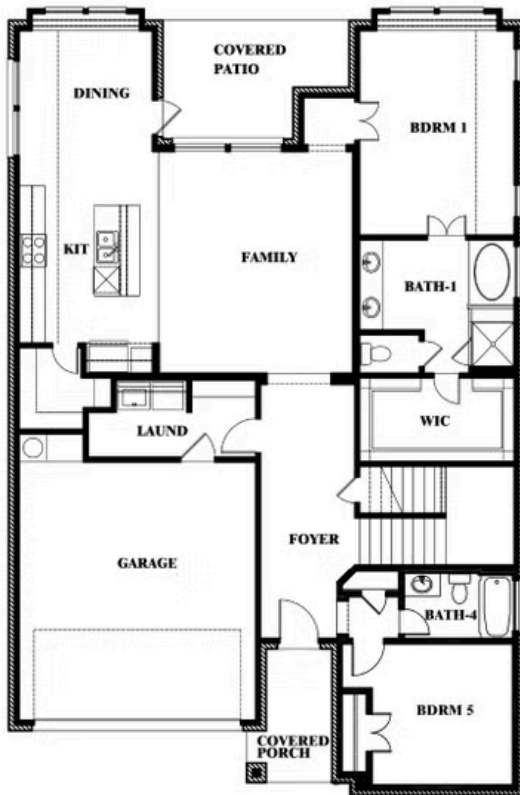

Violet II

HOMES FROM
\$525,990

CLASSIC SERIES

TERRACINA

3917 TERRACINA WAY, ROCKWALL, TX 75032

2,591
SQUARE FEET

3
BEDROOMS

2.5
BATHROOMS

Violet II

VIOLET II FLOOR PLAN

TERRACINA

3917 TERRACINA WAY, ROCKWALL, TX 75032

Violet II

This brochure is for general informational purposes and is to be used as a guide only. Changes may be made during the development process and floorplans, dimensions, fixtures, fittings, finishes and specifications are subject to change without notice. Window placement, balcony configuration, wardrobe sizes and living areas may vary slightly within each plan type. EQUAL HOUSING OPPORTUNITY

Violet II

TERRACINA

3917 TERRACINA WAY, ROCKWALL, TX 75032

VIOLET II FLOOR PLAN WITH OPTIONAL BEDROOM AT STUDY

Violet II Opt. Bed 5 & Bath 4 at Study

This brochure is for general informational purposes and is to be used as a guide only. Changes may be made during the development process and floorplans, dimensions, fixtures, fittings, finishes and specifications are subject to change without notice. Window placement, balcony configuration, wardrobe sizes and living areas may vary slightly within each plan type. EQUAL HOUSING OPPORTUNITY