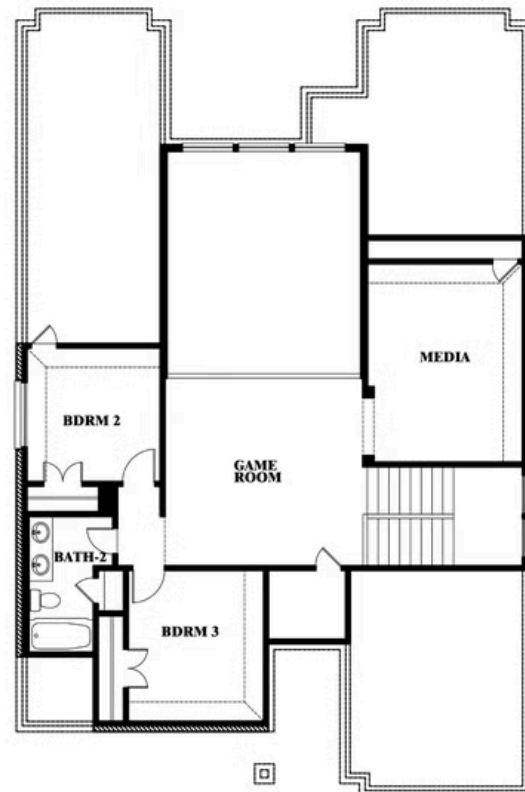

Violet II

HOMES FROM
\$525,990

CLASSIC SERIES

TERRACINA

3917 TERRACINA WAY, ROCKWALL, TX 75032

2,591
SQUARE FEET

3
BEDROOMS

2.5
BATHROOMS

Violet II

VIOLET II FLOOR PLAN

TERRACINA

3917 TERRACINA WAY, ROCKWALL, TX 75032

Violet II

This brochure is for general informational purposes and is to be used as a guide only. Changes may be made during the development process and floorplans, dimensions, fixtures, fittings, finishes and specifications are subject to change without notice. Window placement, balcony configuration, wardrobe sizes and living areas may vary slightly within each plan type. EQUAL HOUSING OPPORTUNITY

Violet II

TERRACINA

3917 TERRACINA WAY, ROCKWALL, TX 75032

VIOLET II FLOOR PLAN WITH OPTIONAL BEDROOM AT STUDY

Violet II Opt. Bed 5 & Bath 4 at Study

This brochure is for general informational purposes and is to be used as a guide only. Changes may be made during the development process and floorplans, dimensions, fixtures, fittings, finishes and specifications are subject to change without notice. Window placement, balcony configuration, wardrobe sizes and living areas may vary slightly within each plan type. EQUAL HOUSING OPPORTUNITY