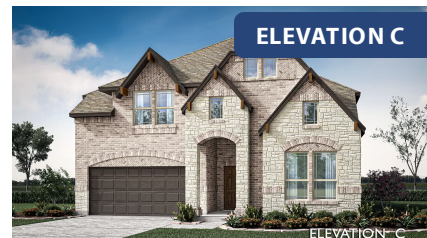

Violet

CLASSIC SERIES

TERRACINA

3917 TERRACINA WAY, ROCKWALL, TX 75032

HOMES FROM

\$518,990

2,381
SQUARE FEET

3
BEDROOMS

2.5
BATHROOMS

2
CAR GARAGE

ELEVATION A

ELEVATION AS

ELEVATION AS

ELEVATION B

ELEVATION B

ELEVATION C

ELEVATION C

ELEVATION D

ELEVATION D

Violet

VIOLET FLOOR PLAN

TERRACINA

3917 TERRACINA WAY, ROCKWALL, TX 75032

Violet