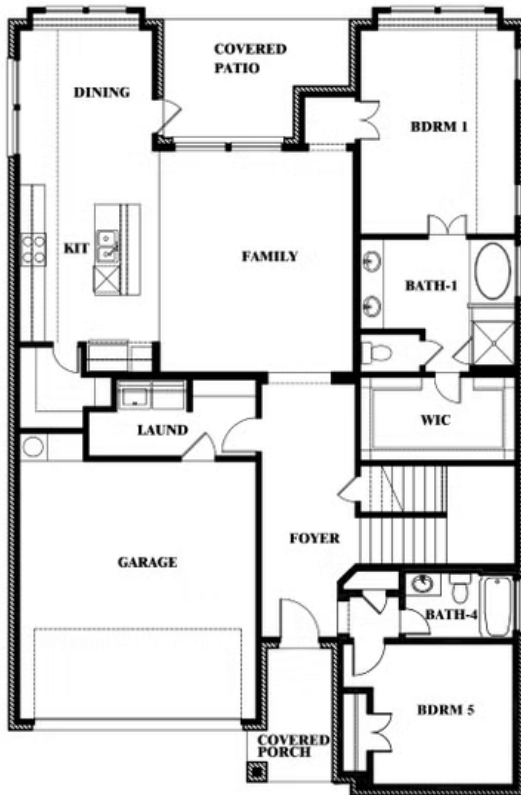

Violet

CLASSIC SERIES

TERRACINA

3917 TERRACINA WAY, ROCKWALL, TX 75032

HOMES FROM

\$518,990

2,381
SQUARE FEET

3
BEDROOMS

ELEVATION C

ELEVATION D

ELEVATION D

Violet

VIOLET FLOOR PLAN

TERRACINA

3917 TERRACINA WAY, ROCKWALL, TX 75032

Violet

Violet

TERRACINA

3917 TERRACINA WAY, ROCKWALL, TX 75032

VIOLET FLOOR PLAN WITH OPTIONAL BEDROOM AT STUDY

Violet Opt. Bed 5 & Bath 4 at Study

This brochure is for general informational purposes and is to be used as a guide only. Changes may be made during the development process and floorplans, dimensions, fixtures, fittings, finishes and specifications are subject to change without notice. Window placement, balcony configuration, wardrobe sizes and living areas may vary slightly within each plan type. EQUAL HOUSING OPPORTUNITY