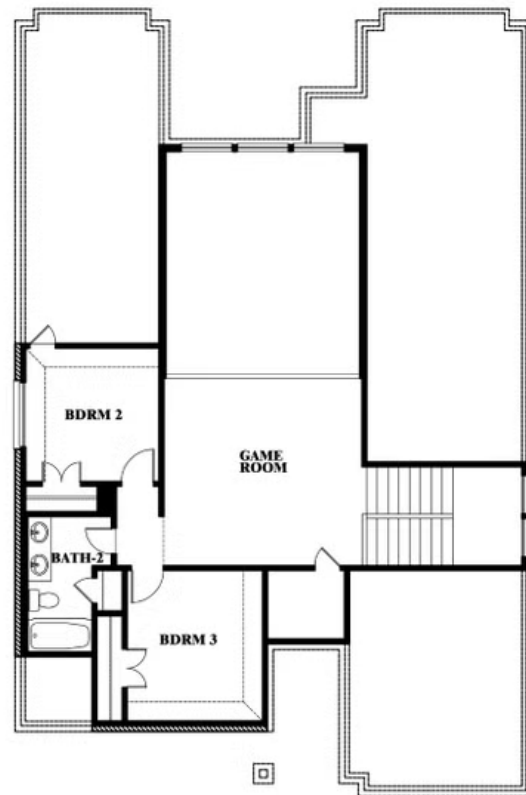

ELEVATION C

ELEVATION D

ELEVATION D

Violet

VIOLET FLOOR PLAN

TERRACINA

3917 TERRACINA WAY, ROCKWALL, TX 75032

Violet

Violet

TERRACINA

3917 TERRACINA WAY, ROCKWALL, TX 75032

VIOLET FLOOR PLAN WITH OPTIONAL BEDROOM AT STUDY

Violet Opt. Bed 5 & Bath 4 at Study

This brochure is for general informational purposes and is to be used as a guide only. Changes may be made during the development process and floorplans, dimensions, fixtures, fittings, finishes and specifications are subject to change without notice. Window placement, balcony configuration, wardrobe sizes and living areas may vary slightly within each plan type. EQUAL HOUSING OPPORTUNITY