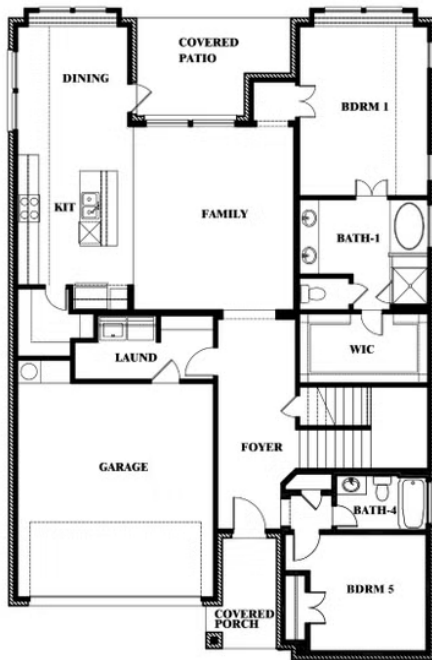

Violet

TERRACINA

3917 TERRACINA WAY, ROCKWALL, TX 75032

VIOLET FLOOR PLAN WITH OPTIONAL BEDROOM AT STUDY

Violet
Opt. Bed 5 & Bath 4 at Study