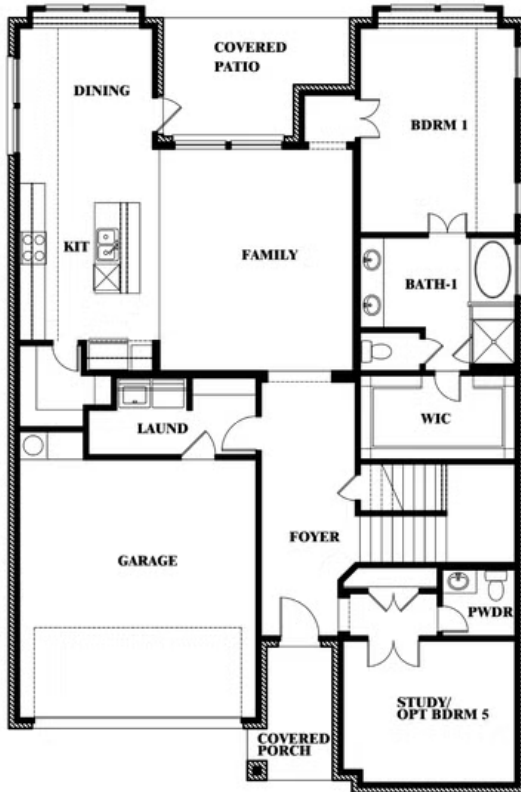

2.5
BATHROOMS

2
CAR GARAGE

ELEVATION A

ELEVATION AS

ELEVATION AS

ELEVATION B

ELEVATION B

ELEVATION C

ELEVATION C

ELEVATION D

ELEVATION D

Violet

VIOLET FLOOR PLAN

TERRACINA

3917 TERRACINA WAY, ROCKWALL, TX 75032

Violet

This brochure is for general informational purposes and is to be used as a guide only. Changes may be made during the development process and floorplans, dimensions, fixtures, fittings, finishes and specifications are subject to change without notice. Window placement, balcony configuration, wardrobe sizes and living areas may vary slightly within each plan type. EQUAL HOUSING OPPORTUNITY

Violet

TERRACINA

3917 TERRACINA WAY, ROCKWALL, TX 75032

VIOLET FLOOR PLAN WITH OPTIONAL BEDROOM AT STUDY

Violet Opt. Bed 5 & Bath 4 at Study

This brochure is for general informational purposes and is to be used as a guide only. Changes may be made during the development process and floorplans, dimensions, fixtures, fittings, finishes and specifications are subject to change without notice. Window placement, balcony configuration, wardrobe sizes and living areas may vary slightly within each plan type. EQUAL HOUSING OPPORTUNITY