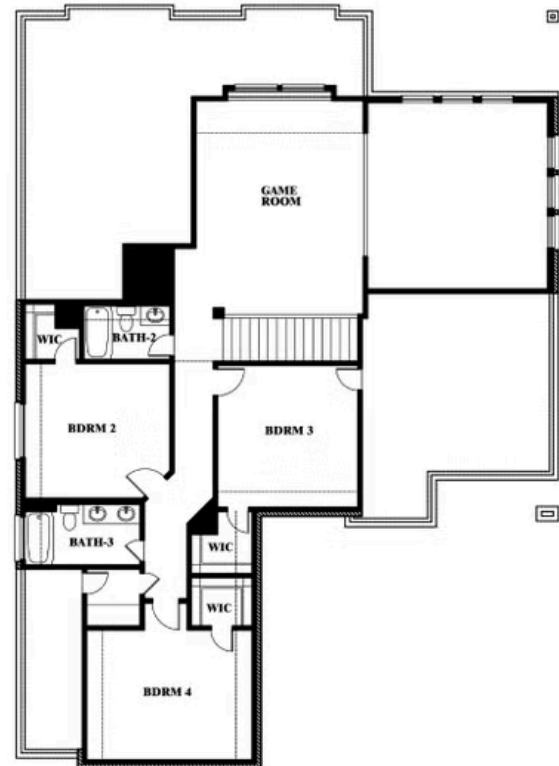

Spring Cress

TERRACINA

3917 TERRACINA WAY, ROCKWALL, TX 75032

Spring Cress Opt. Bed 6 & Bath 5 at Media

This brochure is for general informational purposes and is to be used as a guide only. Changes may be made during the development process and floorplans, dimensions, fixtures, fittings, finishes and specifications are subject to change without notice. Window placement, balcony configuration, wardrobe sizes and living areas may vary slightly within each plan type. EQUAL HOUSING OPPORTUNITY

Spring Cress

TERRACINA

3917 TERRACINA WAY, ROCKWALL, TX 75032

Spring Cress Opt. Mini Garage at Dining

This brochure is for general informational purposes and is to be used as a guide only. Changes may be made during the development process and floorplans, dimensions, fixtures, fittings, finishes and specifications are subject to change without notice. Window placement, balcony configuration, wardrobe sizes and living areas may vary slightly within each plan type. EQUAL HOUSING OPPORTUNITY

Spring Cress

TERRACINA

3917 TERRACINA WAY, ROCKWALL, TX 75032

Spring Cress Opt. Bed 5 & Bath 4 at Dining

This brochure is for general informational purposes and is to be used as a guide only. Changes may be made during the development process and floorplans, dimensions, fixtures, fittings, finishes and specifications are subject to change without notice. Window placement, balcony configuration, wardrobe sizes and living areas may vary slightly within each plan type. EQUAL HOUSING OPPORTUNITY