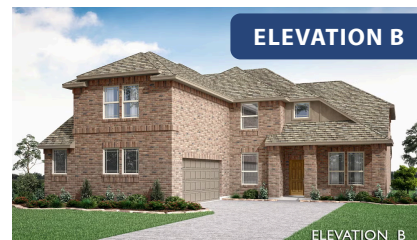

Spring Cress

HOMES FROM
\$584,990

CLASSIC SERIES

TERRACINA

3917 TERRACINA WAY, ROCKWALL, TX 75032

3,519
SQUARE FEET

4
BEDROOMS

3.5
BATHROOMS

2
CAR GARAGE

ELEVATION D

ELEVATION A

ELEVATION A

ELEVATION AS

ELEVATION AS

ELEVATION B

ELEVATION B