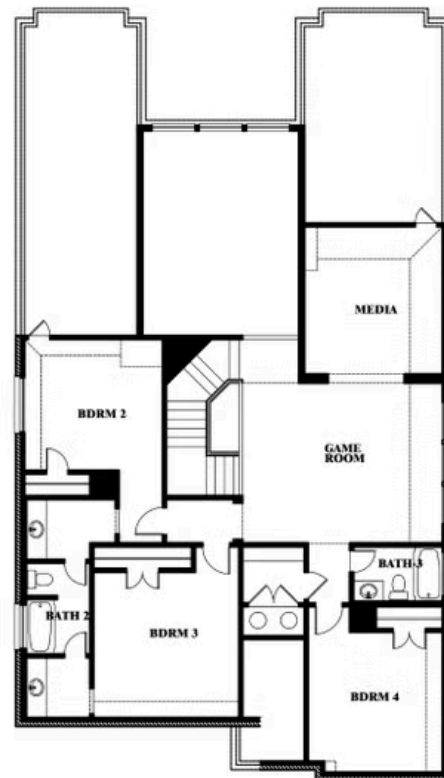

Rose II

HOMES FROM
\$585,990

CLASSIC SERIES

TERRACINA

3917 TERRACINA WAY, ROCKWALL, TX 75032

3,557
SQUARE FEET

4
BEDROOMS

3.5
BATHROOMS

ELEVATION D

ELEVATION D

Rose II

ROSE II FLOOR PLAN

TERRACINA

3917 TERRACINA WAY, ROCKWALL, TX 75032

Rose II

This brochure is for general informational purposes and is to be used as a guide only. Changes may be made during the development process and floorplans, dimensions, fixtures, fittings, finishes and specifications are subject to change without notice. Window placement, balcony configuration, wardrobe sizes and living areas may vary slightly within each plan type. EQUAL HOUSING OPPORTUNITY

Rose II

TERRACINA

3917 TERRACINA WAY, ROCKWALL, TX 75032

ROSE II FLOOR PLAN WITH OPTIONAL BED & BATH AT STUDY

Rose II Opt. Bed & Bath at Study

This brochure is for general informational purposes and is to be used as a guide only. Changes may be made during the development process and floorplans, dimensions, fixtures, fittings, finishes and specifications are subject to change without notice. Window placement, balcony configuration, wardrobe sizes and living areas may vary slightly within each plan type. EQUAL HOUSING OPPORTUNITY