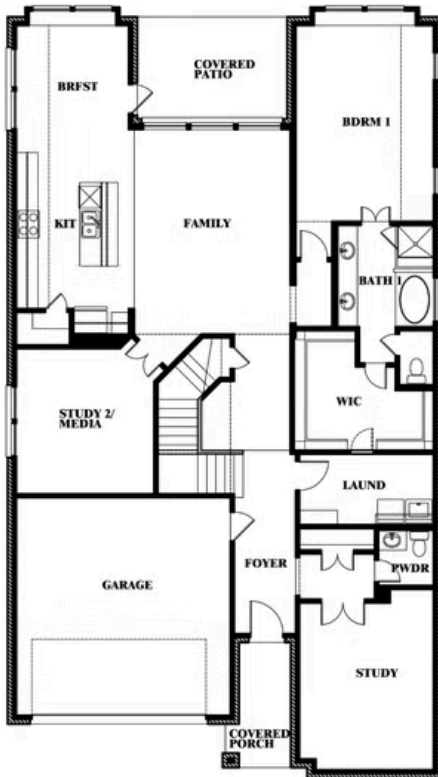

Rose II

HOMES FROM
\$585,990

CLASSIC SERIES

TERRACINA

3917 TERRACINA WAY, ROCKWALL, TX 75032

3,557
SQUARE FEET

4
BEDROOMS

3.5
BATHROOMS

2
CAR GARAGE

ELEVATION A

ELEVATION AS

ELEVATION AS

ELEVATION B

ELEVATION B

ELEVATION C

ELEVATION C

ELEVATION D

ELEVATION D

Rose II

ROSE II FLOOR PLAN

TERRACINA

3917 TERRACINA WAY, ROCKWALL, TX 75032

Rose II

This brochure is for general informational purposes and is to be used as a guide only. Changes may be made during the development process and floorplans, dimensions, fixtures, fittings, finishes and specifications are subject to change without notice. Window placement, balcony configuration, wardrobe sizes and living areas may vary slightly within each plan type. EQUAL HOUSING OPPORTUNITY

Rose II

TERRACINA

3917 TERRACINA WAY, ROCKWALL, TX 75032

ROSE II FLOOR PLAN WITH OPTIONAL BED & BATH AT STUDY

Rose II Opt. Bed & Bath at Study

This brochure is for general informational purposes and is to be used as a guide only. Changes may be made during the development process and floorplans, dimensions, fixtures, fittings, finishes and specifications are subject to change without notice. Window placement, balcony configuration, wardrobe sizes and living areas may vary slightly within each plan type. EQUAL HOUSING OPPORTUNITY