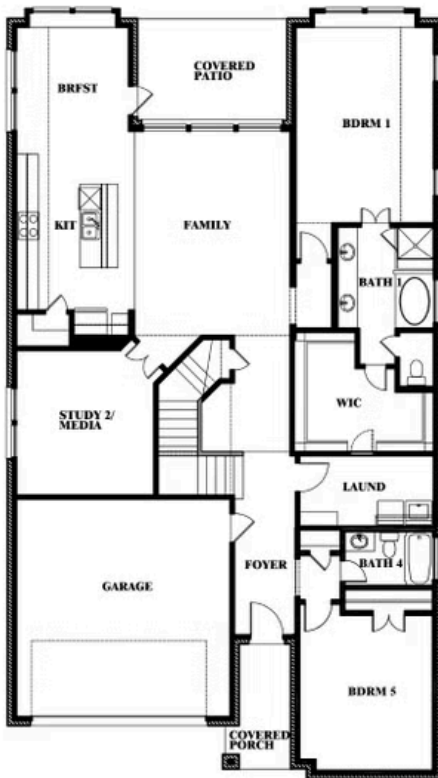

Rose II

HOMES FROM
\$585,990

CLASSIC SERIES

TERRACINA

3917 TERRACINA WAY, ROCKWALL, TX 75032

3,557
SQUARE FEET

4
BEDROOMS

3.5
BATHROOMS

ELEVATION D

ELEVATION D

Rose II

ROSE II FLOOR PLAN

TERRACINA

3917 TERRACINA WAY, ROCKWALL, TX 75032

Rose II

This brochure is for general informational purposes and is to be used as a guide only. Changes may be made during the development process and floorplans, dimensions, fixtures, fittings, finishes and specifications are subject to change without notice. Window placement, balcony configuration, wardrobe sizes and living areas may vary slightly within each plan type. EQUAL HOUSING OPPORTUNITY

Rose II

TERRACINA

3917 TERRACINA WAY, ROCKWALL, TX 75032

ROSE II FLOOR PLAN WITH OPTIONAL BED & BATH AT STUDY

Rose II Opt. Bed & Bath at Study

This brochure is for general informational purposes and is to be used as a guide only. Changes may be made during the development process and floorplans, dimensions, fixtures, fittings, finishes and specifications are subject to change without notice. Window placement, balcony configuration, wardrobe sizes and living areas may vary slightly within each plan type. EQUAL HOUSING OPPORTUNITY