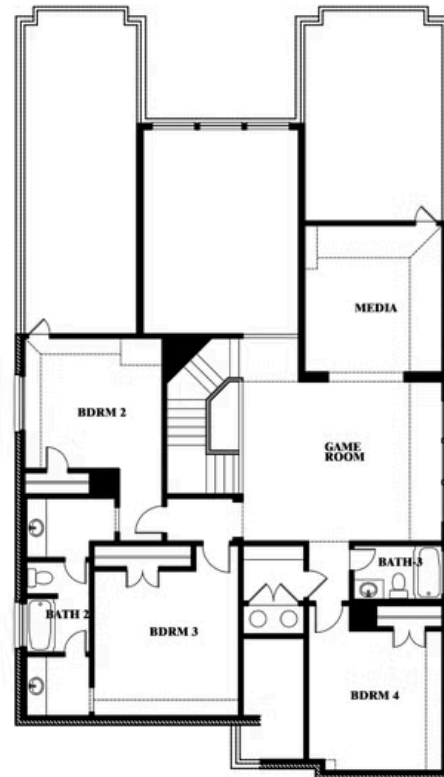

Rose II

HOMES FROM
\$585,990

CLASSIC SERIES

TERRACINA

3917 TERRACINA WAY, ROCKWALL, TX 75032

3,557
SQUARE FEET

4
BEDROOMS

3.5
BATHROOMS

2
CAR GARAGE

ELEVATION A

ELEVATION AS

ELEVATION AS

ELEVATION B

ELEVATION B

ELEVATION C

ELEVATION C

ELEVATION D

ELEVATION D

Rose II

ROSE II FLOOR PLAN

TERRACINA

3917 TERRACINA WAY, ROCKWALL, TX 75032

Rose II

This brochure is for general informational purposes and is to be used as a guide only. Changes may be made during the development process and floorplans, dimensions, fixtures, fittings, finishes and specifications are subject to change without notice. Window placement, balcony configuration, wardrobe sizes and living areas may vary slightly within each plan type. EQUAL HOUSING OPPORTUNITY

Rose II

TERRACINA

3917 TERRACINA WAY, ROCKWALL, TX 75032

ROSE II FLOOR PLAN WITH OPTIONAL BED & BATH AT STUDY

Rose II Opt. Bed & Bath at Study

This brochure is for general informational purposes and is to be used as a guide only. Changes may be made during the development process and floorplans, dimensions, fixtures, fittings, finishes and specifications are subject to change without notice. Window placement, balcony configuration, wardrobe sizes and living areas may vary slightly within each plan type. EQUAL HOUSING OPPORTUNITY