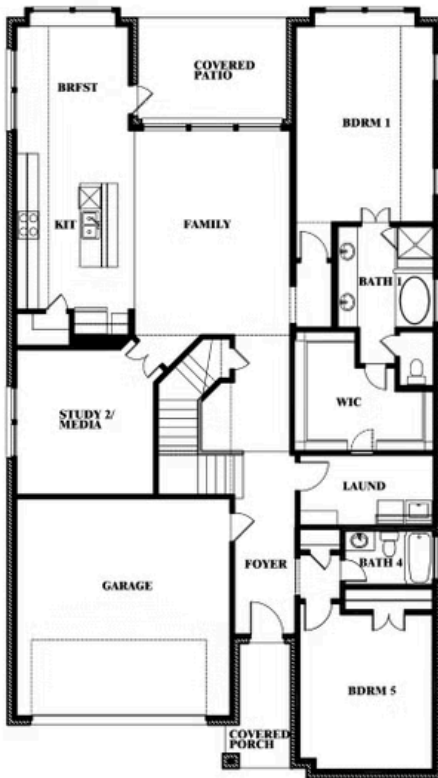

Rose

HOMES FROM
\$575,990

CLASSIC SERIES

TERRACINA

3917 TERRACINA WAY, ROCKWALL, TX 75032

3,359
SQUARE FEET

4
BEDROOMS

3.5
BATHROOMS

ELEVATION D

ELEVATION D

Rose

ROSE FLOOR PLAN

TERRACINA

3917 TERRACINA WAY, ROCKWALL, TX 75032

Rose

This brochure is for general informational purposes and is to be used as a guide only. Changes may be made during the development process and floorplans, dimensions, fixtures, fittings, finishes and specifications are subject to change without notice. Window placement, balcony configuration, wardrobe sizes and living areas may vary slightly within each plan type. EQUAL HOUSING OPPORTUNITY

Rose

TERRACINA

3917 TERRACINA WAY, ROCKWALL, TX 75032

ROSE FLOOR PLAN WITH OPTIONAL BED & BATH AT STUDY

Rose
Opt. Bed & Bath at Study

This brochure is for general informational purposes and is to be used as a guide only. Changes may be made during the development process and floorplans, dimensions, fixtures, fittings, finishes and specifications are subject to change without notice. Window placement, balcony configuration, wardrobe sizes and living areas may vary slightly within each plan type. EQUAL HOUSING OPPORTUNITY