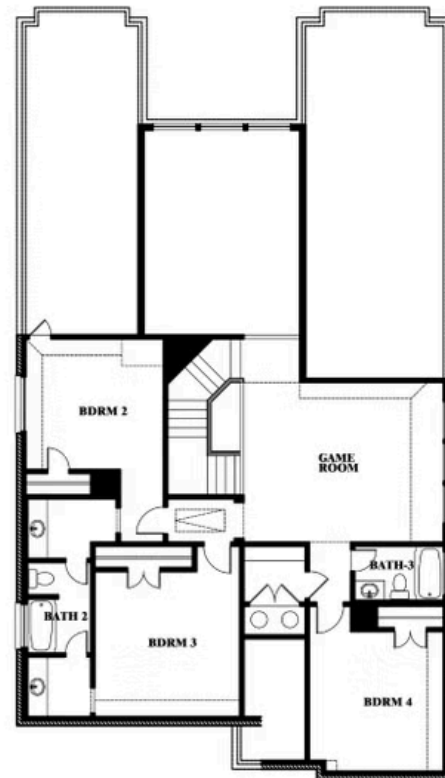

Rose

HOMES FROM
\$575,990

CLASSIC SERIES

TERRACINA

3917 TERRACINA WAY, ROCKWALL, TX 75032

3,359
SQUARE FEET

4
BEDROOMS

3.5
BATHROOMS

ELEVATION D

ELEVATION D

Rose

ROSE FLOOR PLAN

TERRACINA

3917 TERRACINA WAY, ROCKWALL, TX 75032

Rose

This brochure is for general informational purposes and is to be used as a guide only. Changes may be made during the development process and floorplans, dimensions, fixtures, fittings, finishes and specifications are subject to change without notice. Window placement, balcony configuration, wardrobe sizes and living areas may vary slightly within each plan type. EQUAL HOUSING OPPORTUNITY

Rose

TERRACINA

3917 TERRACINA WAY, ROCKWALL, TX 75032

ROSE FLOOR PLAN WITH OPTIONAL BED & BATH AT STUDY

Rose
Opt. Bed & Bath at Study

This brochure is for general informational purposes and is to be used as a guide only. Changes may be made during the development process and floorplans, dimensions, fixtures, fittings, finishes and specifications are subject to change without notice. Window placement, balcony configuration, wardrobe sizes and living areas may vary slightly within each plan type. EQUAL HOUSING OPPORTUNITY