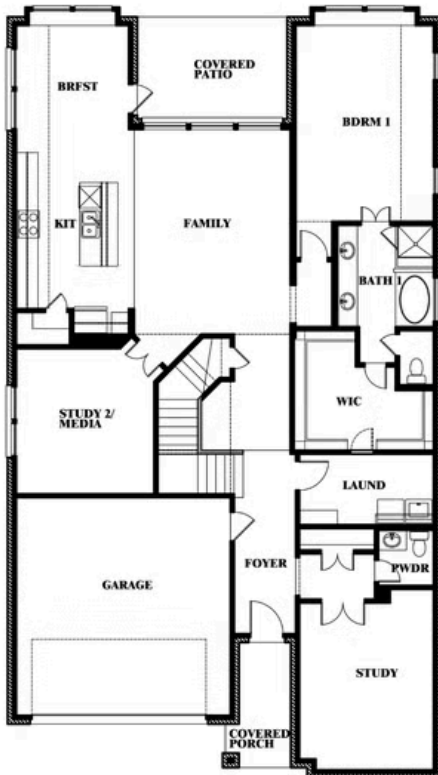

Rose

HOMES FROM
\$575,990

CLASSIC SERIES

TERRACINA

3917 TERRACINA WAY, ROCKWALL, TX 75032

3,359
SQUARE FEET

4
BEDROOMS

3.5
BATHROOMS

2
CAR GARAGE

ELEVATION A

ELEVATION AS

ELEVATION AS

ELEVATION B

ELEVATION B

ELEVATION C

ELEVATION C

ELEVATION D

ELEVATION D

Rose

ROSE FLOOR PLAN

TERRACINA

3917 TERRACINA WAY, ROCKWALL, TX 75032

Rose

This brochure is for general informational purposes and is to be used as a guide only. Changes may be made during the development process and floorplans, dimensions, fixtures, fittings, finishes and specifications are subject to change without notice. Window placement, balcony configuration, wardrobe sizes and living areas may vary slightly within each plan type. EQUAL HOUSING OPPORTUNITY

Rose

TERRACINA

3917 TERRACINA WAY, ROCKWALL, TX 75032

ROSE FLOOR PLAN WITH OPTIONAL BED & BATH AT STUDY

Rose
Opt. Bed & Bath at Study

This brochure is for general informational purposes and is to be used as a guide only. Changes may be made during the development process and floorplans, dimensions, fixtures, fittings, finishes and specifications are subject to change without notice. Window placement, balcony configuration, wardrobe sizes and living areas may vary slightly within each plan type. EQUAL HOUSING OPPORTUNITY