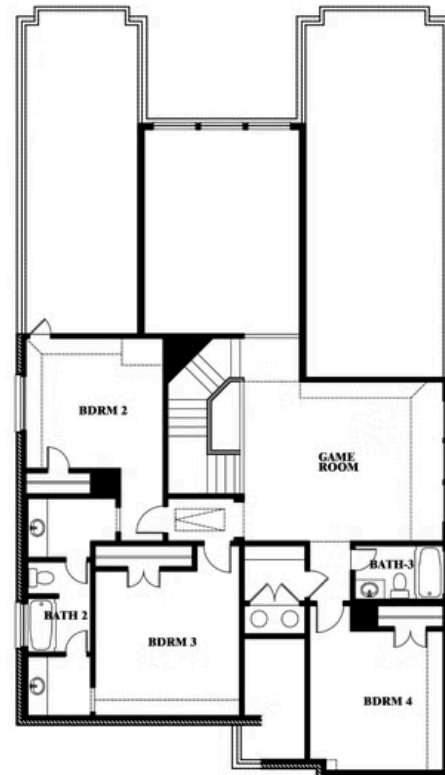

Rose

HOMES FROM
\$575,990

CLASSIC SERIES

TERRACINA

3917 TERRACINA WAY, ROCKWALL, TX 75032

3,359
SQUARE FEET

4
BEDROOMS

3.5
BATHROOMS

2
CAR GARAGE

ELEVATION A

ELEVATION AS

ELEVATION AS

ELEVATION B

ELEVATION B

ELEVATION C

ELEVATION C

ELEVATION D

ELEVATION D

Rose

ROSE FLOOR PLAN

TERRACINA

3917 TERRACINA WAY, ROCKWALL, TX 75032

Rose

This brochure is for general informational purposes and is to be used as a guide only. Changes may be made during the development process and floorplans, dimensions, fixtures, fittings, finishes and specifications are subject to change without notice. Window placement, balcony configuration, wardrobe sizes and living areas may vary slightly within each plan type. EQUAL HOUSING OPPORTUNITY

Rose

TERRACINA

3917 TERRACINA WAY, ROCKWALL, TX 75032

ROSE FLOOR PLAN WITH OPTIONAL BED & BATH AT STUDY

Rose
Opt. Bed & Bath at Study

This brochure is for general informational purposes and is to be used as a guide only. Changes may be made during the development process and floorplans, dimensions, fixtures, fittings, finishes and specifications are subject to change without notice. Window placement, balcony configuration, wardrobe sizes and living areas may vary slightly within each plan type. EQUAL HOUSING OPPORTUNITY