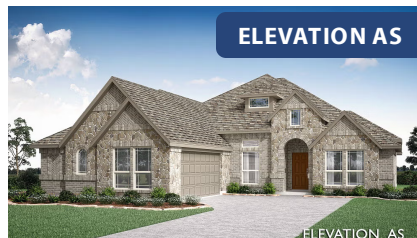

Rockcress

HOMES FROM
\$495,990

CLASSIC SERIES

TERRACINA

3917 TERRACINA WAY, ROCKWALL, TX 75032

2,250
SQUARE FEET

3
BEDROOMS

2.5
BATHROOMS

2
CAR GARAGE

ELEVATION B

ELEVATION A

ELEVATION A

ELEVATION AS

ELEVATION AS

ELEVATION C

ELEVATION C

ELEVATION D

ELEVATION D

Rockcross

TERRACINA

3917 TERRACINA WAY, ROCKWALL, TX 75032

Rockcross

This brochure is for general informational purposes and is to be used as a guide only. Changes may be made during the development process and floorplans, dimensions, fixtures, fittings, finishes and specifications are subject to change without notice. Window placement, balcony configuration, wardrobe sizes and living areas may vary slightly within each plan type. EQUAL HOUSING OPPORTUNITY