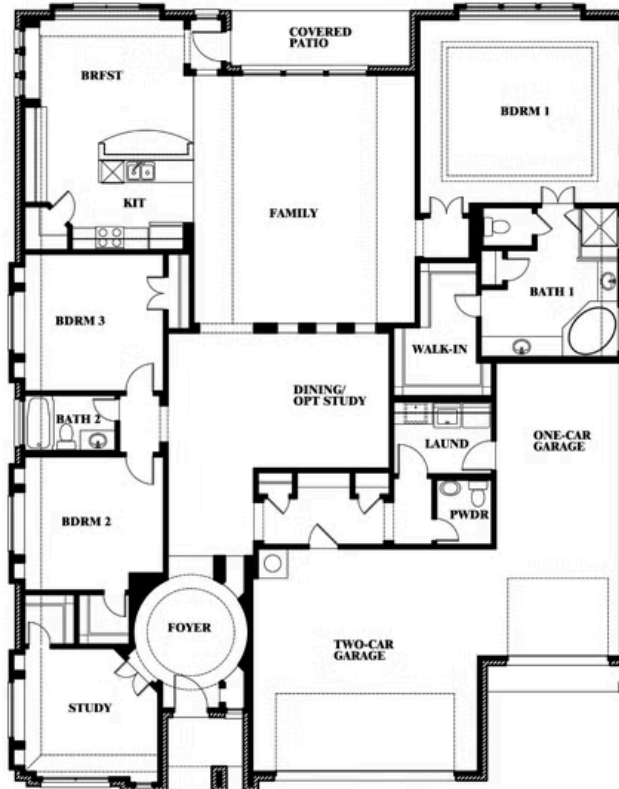

Primrose FE

TERRACINA

3917 TERRACINA WAY, ROCKWALL, TX 75032

Primrose FE

This brochure is for general informational purposes and is to be used as a guide only. Changes may be made during the development process and floorplans, dimensions, fixtures, fittings, finishes and specifications are subject to change without notice. Window placement, balcony configuration, wardrobe sizes and living areas may vary slightly within each plan type. EQUAL HOUSING OPPORTUNITY

Document generated Mar 30, 2025. Prices, plans, square footage, features and materials are subject to change at any time without notice and vary among communities. Listed prices are for informational purposes only, are not binding, and do not create any contractual obligation(s). The price of any home is dependent on numerous factors, all of which are unique to a specific home, and is not guaranteed until specified in a binding contract. Pricing of elevations and additional optional beds/baths vary per plan. Some plans require a premium homesite. Please ask the Community Manager for details. Renderings of homes are artist concepts and may not reflect exact colors and materials.