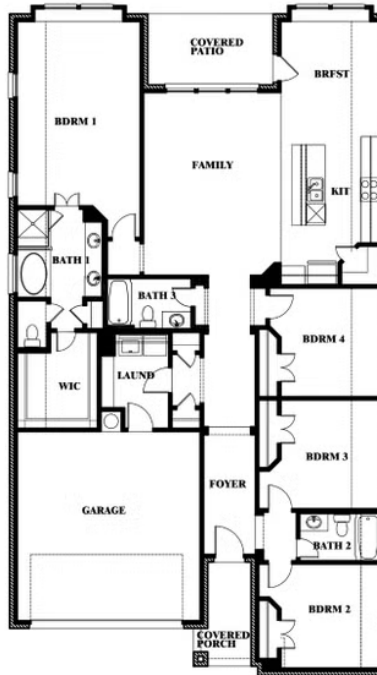

Jasmine

TERRACINA

3917 TERRACINA WAY, ROCKWALL, TX 75032

JASMINE FLOOR PLAN WITH OPTIONAL BATH 3

Jasmine Opt. Bath 3 at Closet