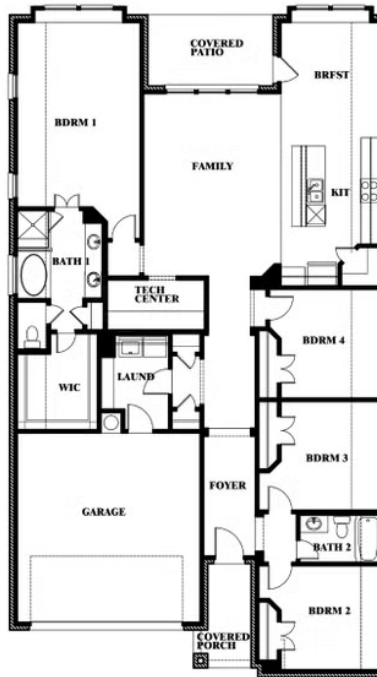

Jasmine

TERRACINA

3917 TERRACINA WAY, ROCKWALL, TX 75032

JASMINE FLOOR PLAN WITH OPTIONAL TECH CENTER

Jasmine
Opt. Tech Center at Closet