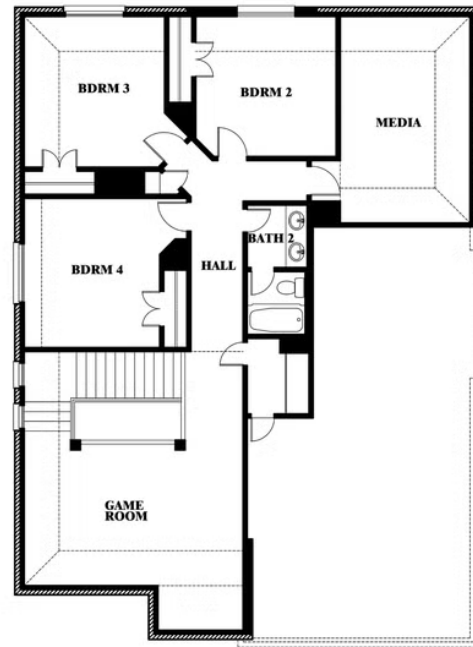

Dewberry II

TERRACINA

3917 TERRACINA WAY, ROCKWALL, TX 75032

Dewberry II