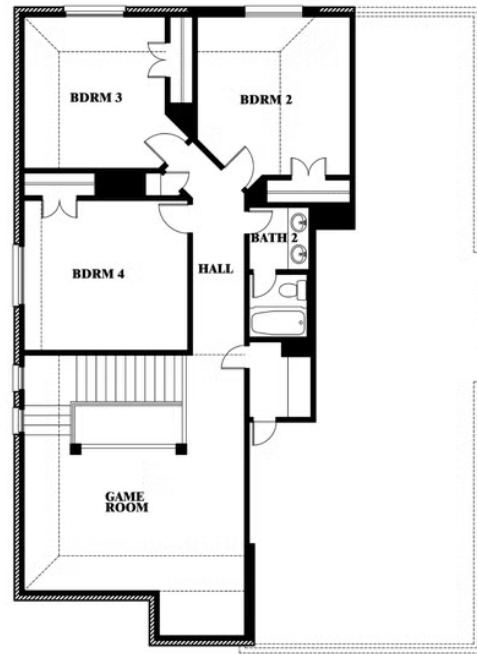

ELEVATION A

ELEVATION A

ELEVATION CS

ELEVATION CS

Dewberry

TERRACINA

3917 TERRACINA WAY, ROCKWALL, TX 75032

Dewberry