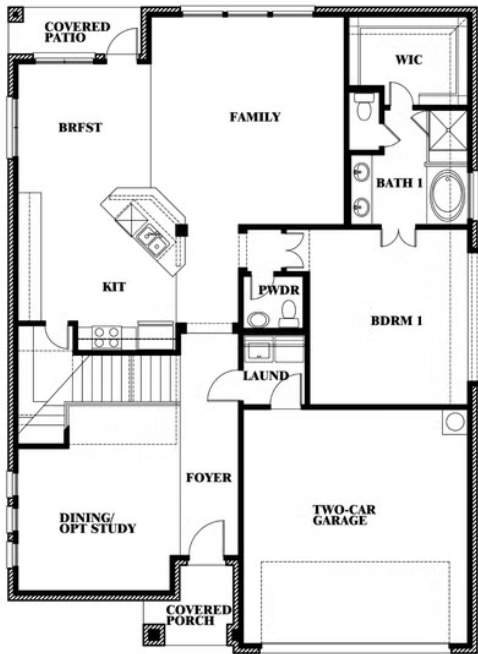

Dewberry

TERRACINA

3917 TERRACINA WAY, ROCKWALL, TX 75032

Dewberry