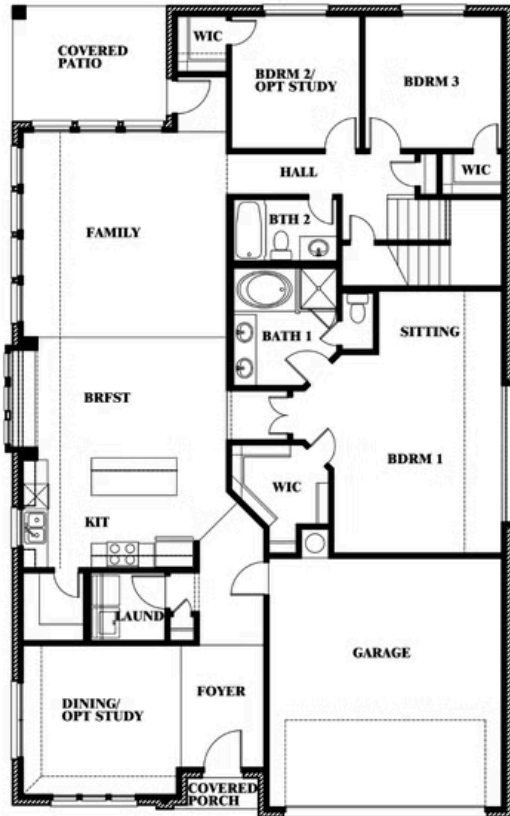

Cypress II

CLASSIC SERIES

TERRACINA

3917 TERRACINA WAY, ROCKWALL, TX 75032

HOMES FROM
\$509,990

2,454
SQUARE FEET

4
BEDROOMS

3.0
BATHROOMS

2
CAR GARAGE

ELEVATION F

ELEVATION B

ELEVATION B

ELEVATION C

ELEVATION C

ELEVATION D

ELEVATION D

ELEVATION E

ELEVATION E

Cypress II

TERRACINA

3917 TERRACINA WAY, ROCKWALL, TX 75032

Cypress II

This brochure is for general informational purposes and is to be used as a guide only. Changes may be made during the development process and floorplans, dimensions, fixtures, fittings, finishes and specifications are subject to change without notice. Window placement, balcony configuration, wardrobe sizes and living areas may vary slightly within each plan type. EQUAL HOUSING OPPORTUNITY