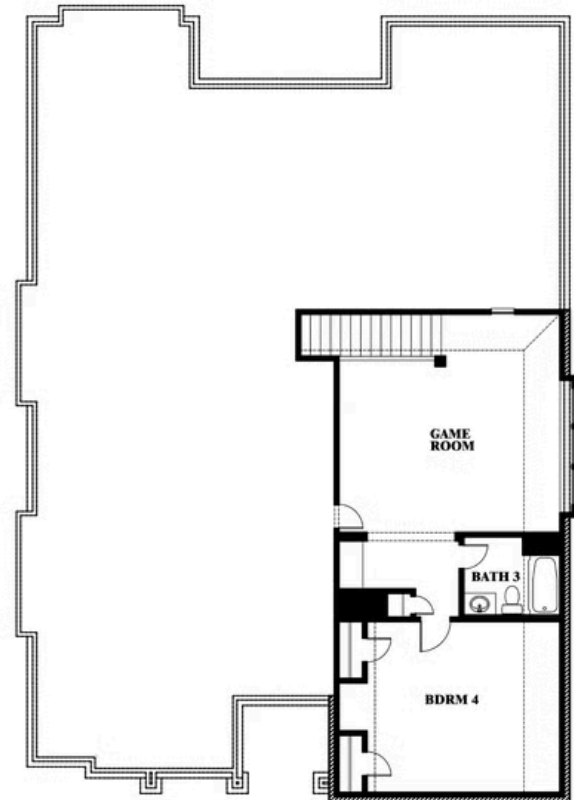

Carolina III

HOMES FROM
\$549,990

CLASSIC SERIES

TERRACINA

3917 TERRACINA WAY, ROCKWALL, TX 75032

3,067
SQUARE FEET

4
BEDROOMS

3.0
BATHROOMS

ELEVATION E

ELEVATION E

ELEVATION F

ELEVATION F

Carolina III

TERRACINA

3917 TERRACINA WAY, ROCKWALL, TX 75032

Carolina III

This brochure is for general informational purposes and is to be used as a guide only. Changes may be made during the development process and floorplans, dimensions, fixtures, fittings, finishes and specifications are subject to change without notice. Window placement, balcony configuration, wardrobe sizes and living areas may vary slightly within each plan type. EQUAL HOUSING OPPORTUNITY