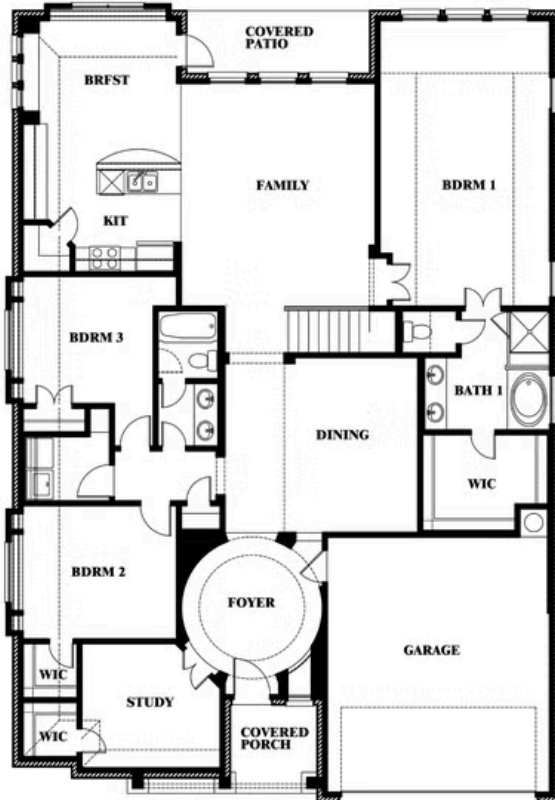

Carolina III

HOMES FROM
\$549,990

CLASSIC SERIES

TERRACINA

3917 TERRACINA WAY, ROCKWALL, TX 75032

3,067
SQUARE FEET

4
BEDROOMS

3.0
BATHROOMS

2
CAR GARAGE

ELEVATION AS

ELEVATION A

ELEVATION A

ELEVATION C

ELEVATION C

ELEVATION D

ELEVATION D

ELEVATION E

ELEVATION E

ELEVATION F

ELEVATION F

Carolina III

TERRACINA

3917 TERRACINA WAY, ROCKWALL, TX 75032

Carolina III

This brochure is for general informational purposes and is to be used as a guide only. Changes may be made during the development process and floorplans, dimensions, fixtures, fittings, finishes and specifications are subject to change without notice. Window placement, balcony configuration, wardrobe sizes and living areas may vary slightly within each plan type. EQUAL HOUSING OPPORTUNITY