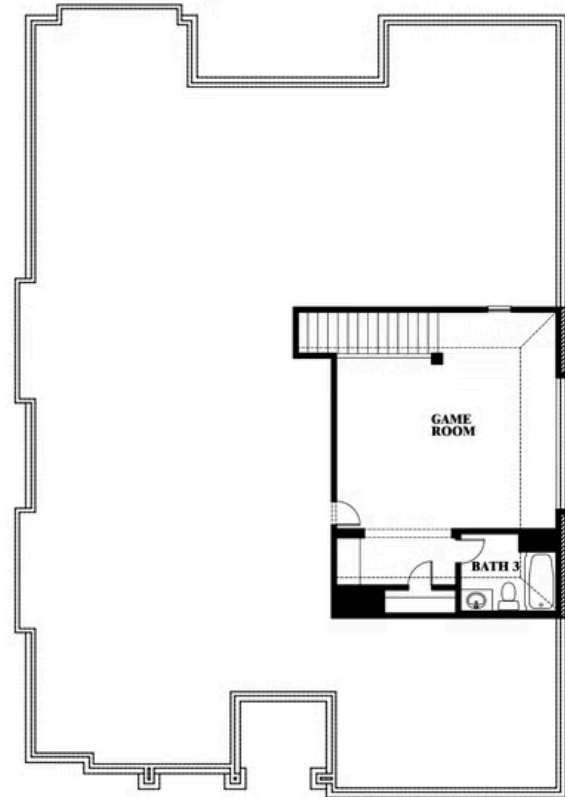

Carolina II

HOMES FROM
\$536,990

CLASSIC SERIES

TERRACINA

3917 TERRACINA WAY, ROCKWALL, TX 75032

2,771
SQUARE FEET

3
BEDROOMS

3.0
BATHROOMS

2
CAR GARAGE

ELEVATION D

ELEVATION A

ELEVATION A

ELEVATION AS

ELEVATION AS

ELEVATION C

ELEVATION C

ELEVATION E

ELEVATION E

ELEVATION F

ELEVATION F

Carolina II

TERRACINA

3917 TERRACINA WAY, ROCKWALL, TX 75032

Carolina II

This brochure is for general informational purposes and is to be used as a guide only. Changes may be made during the development process and floorplans, dimensions, fixtures, fittings, finishes and specifications are subject to change without notice. Window placement, balcony configuration, wardrobe sizes and living areas may vary slightly within each plan type. EQUAL HOUSING OPPORTUNITY