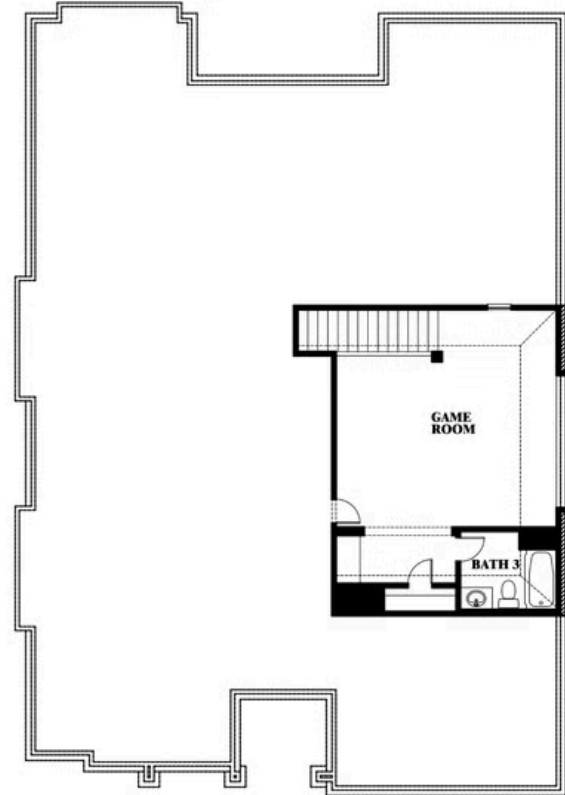

Carolina II

TERRACINA

3917 TERRACINA WAY, ROCKWALL, TX 75032

Carolina II

This brochure is for general informational purposes and is to be used as a guide only. Changes may be made during the development process and floorplans, dimensions, fixtures, fittings, finishes and specifications are subject to change without notice. Window placement, balcony configuration, wardrobe sizes and living areas may vary slightly within each plan type. EQUAL HOUSING OPPORTUNITY