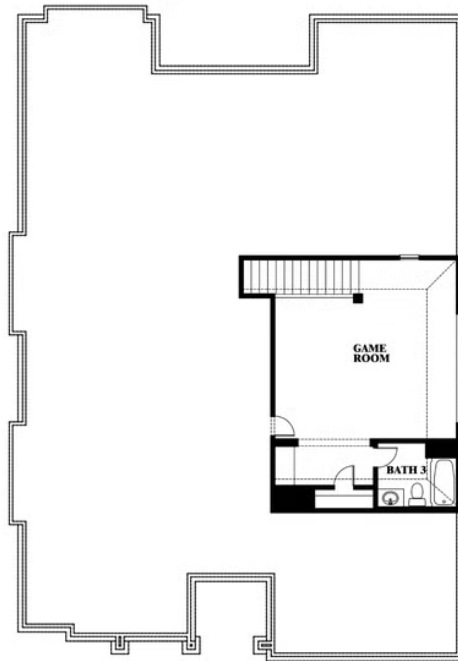

ELEVATION C

ELEVATION F

ELEVATION F

Carolina II

TERRACINA

3917 TERRACINA WAY, ROCKWALL, TX 75032

Carolina II