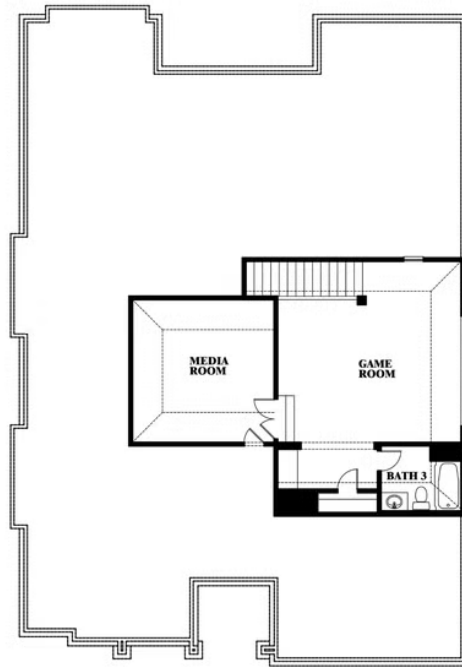

Carolina II

TERRACINA

3917 TERRACINA WAY, ROCKWALL, TX 75032

Carolina II with Media Room