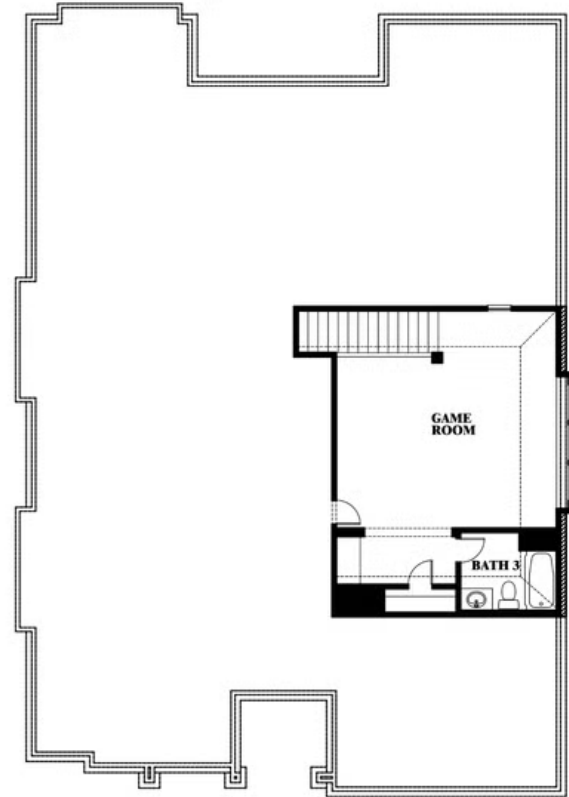

Carolina II

HOMES FROM
\$536,990

CLASSIC SERIES

TERRACINA

3917 TERRACINA WAY, ROCKWALL, TX 75032

2,771
SQUARE FEET

3
BEDROOMS

3.0
BATHROOMS

2
CAR GARAGE

ELEVATION D

ELEVATION A

ELEVATION A

ELEVATION AS

ELEVATION AS

ELEVATION C

ELEVATION C

ELEVATION E

ELEVATION E

ELEVATION F

ELEVATION F

Carolina II

TERRACINA

3917 TERRACINA WAY, ROCKWALL, TX 75032

Carolina II

This brochure is for general informational purposes and is to be used as a guide only. Changes may be made during the development process and floorplans, dimensions, fixtures, fittings, finishes and specifications are subject to change without notice. Window placement, balcony configuration, wardrobe sizes and living areas may vary slightly within each plan type. EQUAL HOUSING OPPORTUNITY