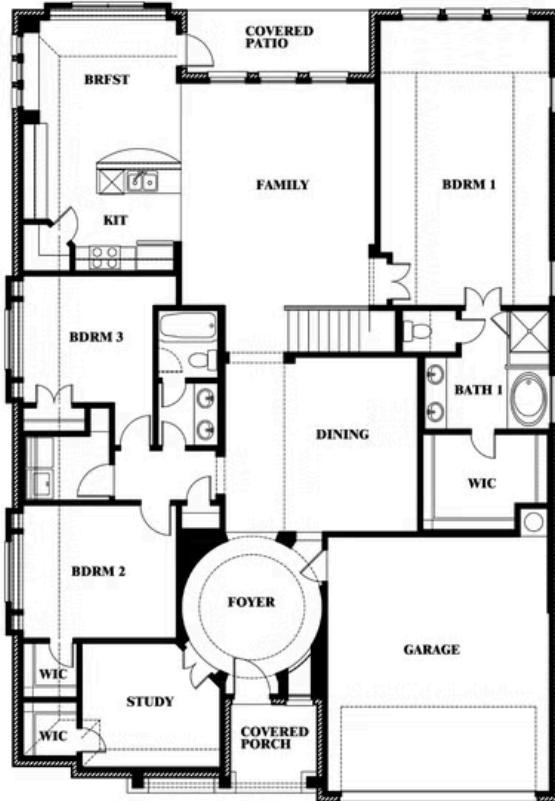

Carolina II

TERRACINA

3917 TERRACINA WAY, ROCKWALL, TX 75032

Carolina II

This brochure is for general informational purposes and is to be used as a guide only. Changes may be made during the development process and floorplans, dimensions, fixtures, fittings, finishes and specifications are subject to change without notice. Window placement, balcony configuration, wardrobe sizes and living areas may vary slightly within each plan type. EQUAL HOUSING OPPORTUNITY