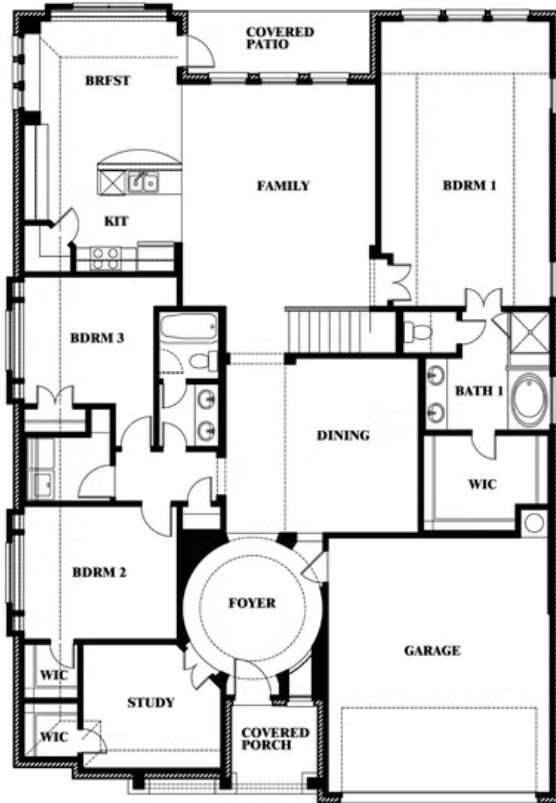

Carolina II

HOMES FROM
\$536,990

CLASSIC SERIES

TERRACINA

3917 TERRACINA WAY, ROCKWALL, TX 75032

2,771
SQUARE FEET

3
BEDROOMS

3.0
BATHROOMS

This brochure is for general informational purposes and is to be used as a guide only. Changes may be made during the development process and floorplans, dimensions, fixtures, fittings, finishes and specifications are subject to change without notice. Window placement, balcony configuration, wardrobe sizes and living areas may vary slightly within each plan type. EQUAL HOUSING OPPORTUNITY

Carolina II

TERRACINA

3917 TERRACINA WAY, ROCKWALL, TX 75032

Carolina II with Media Room

This brochure is for general informational purposes and is to be used as a guide only. Changes may be made during the development process and floorplans, dimensions, fixtures, fittings, finishes and specifications are subject to change without notice. Window placement, balcony configuration, wardrobe sizes and living areas may vary slightly within each plan type. EQUAL HOUSING OPPORTUNITY