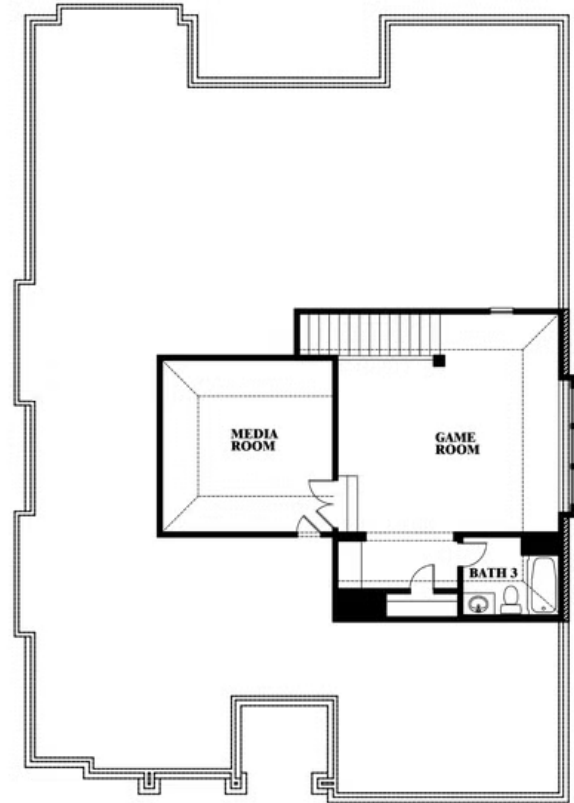

Carolina II

HOMES FROM
\$536,990

CLASSIC SERIES

TERRACINA

3917 TERRACINA WAY, ROCKWALL, TX 75032

2,771
SQUARE FEET

3
BEDROOMS

3.0
BATHROOMS

ELEVATION E

ELEVATION E

ELEVATION F

ELEVATION F

Carolina II

TERRACINA

3917 TERRACINA WAY, ROCKWALL, TX 75032

Carolina II

This brochure is for general informational purposes and is to be used as a guide only. Changes may be made during the development process and floorplans, dimensions, fixtures, fittings, finishes and specifications are subject to change without notice. Window placement, balcony configuration, wardrobe sizes and living areas may vary slightly within each plan type. EQUAL HOUSING OPPORTUNITY

Carolina II

TERRACINA

3917 TERRACINA WAY, ROCKWALL, TX 75032

Carolina II with Media Room

This brochure is for general informational purposes and is to be used as a guide only. Changes may be made during the development process and floorplans, dimensions, fixtures, fittings, finishes and specifications are subject to change without notice. Window placement, balcony configuration, wardrobe sizes and living areas may vary slightly within each plan type. EQUAL HOUSING OPPORTUNITY