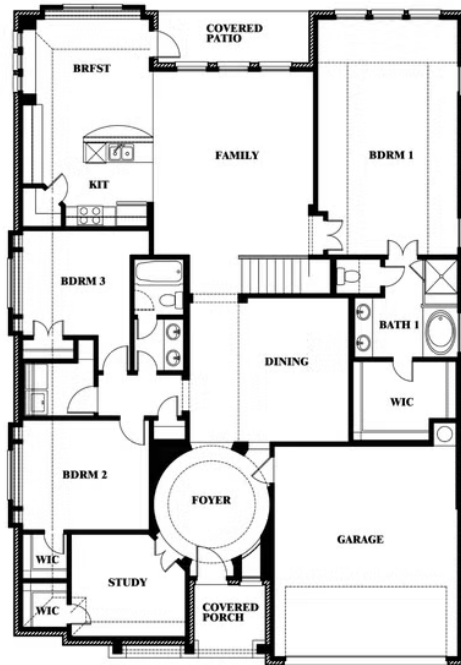

Carolina II

TERRACINA

3917 TERRACINA WAY, ROCKWALL, TX 75032

Carolina II