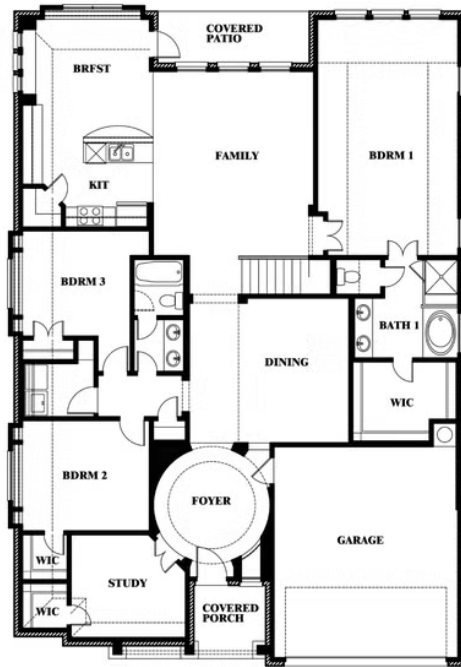

Carolina II

TERRACINA

3917 TERRACINA WAY, ROCKWALL, TX 75032

Carolina II with Media Room