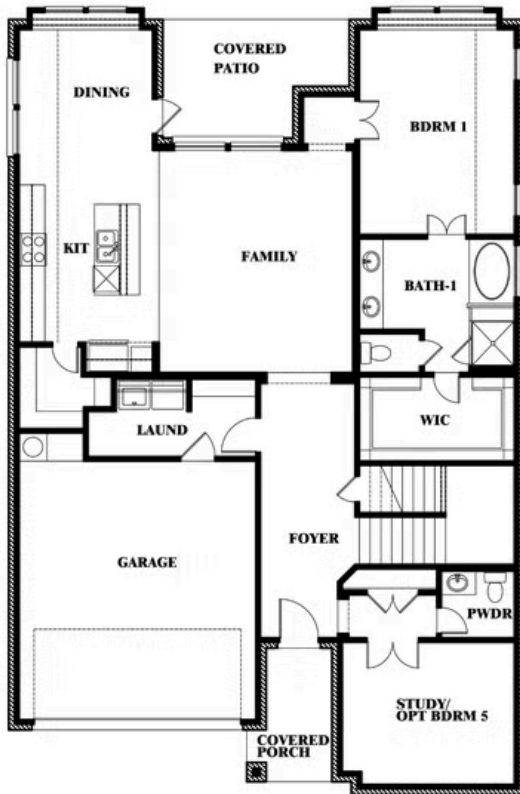

2
CAR GARAGE

ELEVATION A

ELEVATION AS

ELEVATION AS

ELEVATION B

ELEVATION B

ELEVATION C

ELEVATION C

ELEVATION D

ELEVATION D

Violet IV

VIOLET IV FLOOR PLAN

SONOMA VERDE

1136 VIA TOSCANA LANE, ROCKWALL, TX 75032

Violet IV

This brochure is for general informational purposes and is to be used as a guide only. Changes may be made during the development process and floorplans, dimensions, fixtures, fittings, finishes and specifications are subject to change without notice. Window placement, balcony configuration, wardrobe sizes and living areas may vary slightly within each plan type. EQUAL HOUSING OPPORTUNITY

Violet IV

SONOMA VERDE

1136 VIA TOSCANA LANE, ROCKWALL, TX 75032

VIOLET IV FLOOR PLAN WITH OPTIONAL BEDROOM AT STUDY

Violet IV Opt. Bed 5 & Bath 4 at Study

This brochure is for general informational purposes and is to be used as a guide only. Changes may be made during the development process and floorplans, dimensions, fixtures, fittings, finishes and specifications are subject to change without notice. Window placement, balcony configuration, wardrobe sizes and living areas may vary slightly within each plan type. EQUAL HOUSING OPPORTUNITY