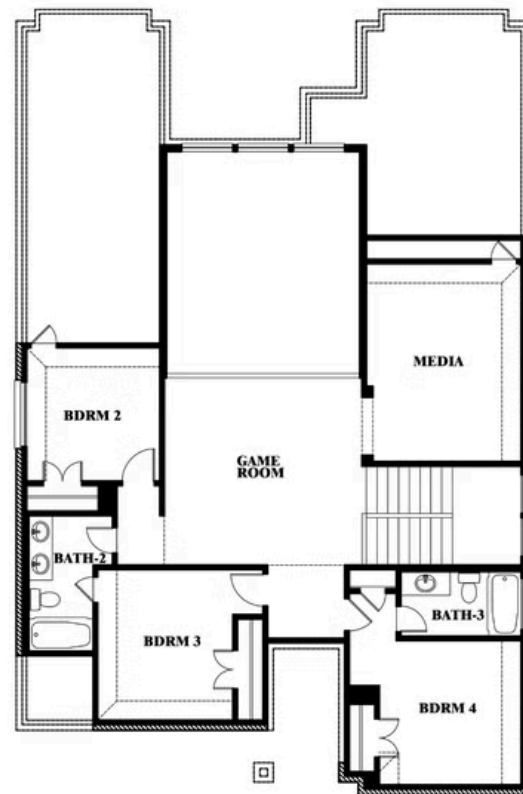

2
CAR GARAGE

ELEVATION A

ELEVATION AS

ELEVATION AS

ELEVATION B

ELEVATION B

ELEVATION C

ELEVATION C

ELEVATION D

ELEVATION D

Violet IV

VIOLET IV FLOOR PLAN

SONOMA VERDE

1136 VIA TOSCANA LANE, ROCKWALL, TX 75032

Violet IV

This brochure is for general informational purposes and is to be used as a guide only. Changes may be made during the development process and floorplans, dimensions, fixtures, fittings, finishes and specifications are subject to change without notice. Window placement, balcony configuration, wardrobe sizes and living areas may vary slightly within each plan type. EQUAL HOUSING OPPORTUNITY

Violet IV

SONOMA VERDE

1136 VIA TOSCANA LANE, ROCKWALL, TX 75032

VIOLET IV FLOOR PLAN WITH OPTIONAL BEDROOM AT STUDY

Violet IV Opt. Bed 5 & Bath 4 at Study

This brochure is for general informational purposes and is to be used as a guide only. Changes may be made during the development process and floorplans, dimensions, fixtures, fittings, finishes and specifications are subject to change without notice. Window placement, balcony configuration, wardrobe sizes and living areas may vary slightly within each plan type. EQUAL HOUSING OPPORTUNITY