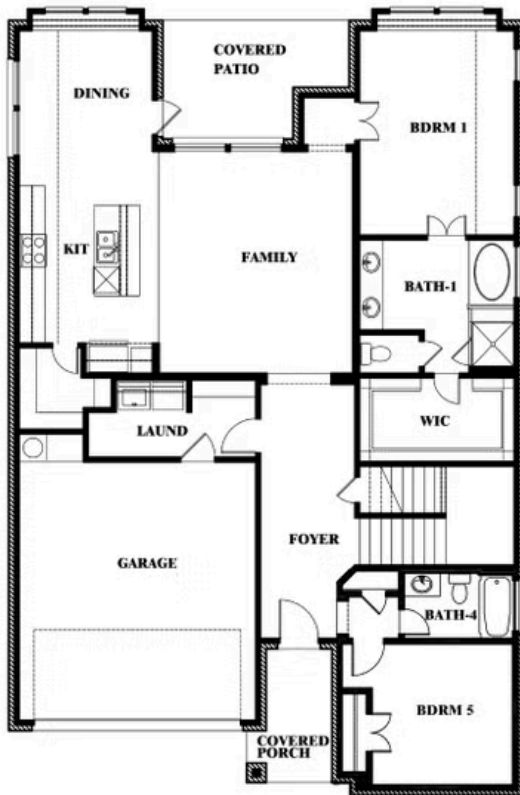

ELEVATION D

ELEVATION D

Violet IV

VIOLET IV FLOOR PLAN

SONOMA VERDE

1136 VIA TOSCANA LANE, ROCKWALL, TX 75032

Violet IV

This brochure is for general informational purposes and is to be used as a guide only. Changes may be made during the development process and floorplans, dimensions, fixtures, fittings, finishes and specifications are subject to change without notice. Window placement, balcony configuration, wardrobe sizes and living areas may vary slightly within each plan type. EQUAL HOUSING OPPORTUNITY

Violet IV

SONOMA VERDE

1136 VIA TOSCANA LANE, ROCKWALL, TX 75032

VIOLET IV FLOOR PLAN WITH OPTIONAL BEDROOM AT STUDY

Violet IV Opt. Bed 5 & Bath 4 at Study

This brochure is for general informational purposes and is to be used as a guide only. Changes may be made during the development process and floorplans, dimensions, fixtures, fittings, finishes and specifications are subject to change without notice. Window placement, balcony configuration, wardrobe sizes and living areas may vary slightly within each plan type. EQUAL HOUSING OPPORTUNITY