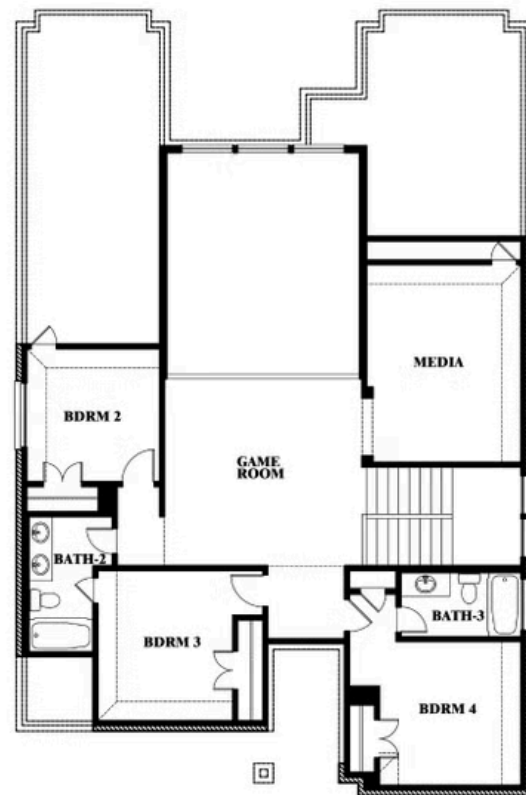

ELEVATION D

ELEVATION D

Violet IV

VIOLET IV FLOOR PLAN

SONOMA VERDE

1136 VIA TOSCANA LANE, ROCKWALL, TX 75032

Violet IV

This brochure is for general informational purposes and is to be used as a guide only. Changes may be made during the development process and floorplans, dimensions, fixtures, fittings, finishes and specifications are subject to change without notice. Window placement, balcony configuration, wardrobe sizes and living areas may vary slightly within each plan type. EQUAL HOUSING OPPORTUNITY

Violet IV

SONOMA VERDE

1136 VIA TOSCANA LANE, ROCKWALL, TX 75032

VIOLET IV FLOOR PLAN WITH OPTIONAL BEDROOM AT STUDY

Violet IV Opt. Bed 5 & Bath 4 at Study

This brochure is for general informational purposes and is to be used as a guide only. Changes may be made during the development process and floorplans, dimensions, fixtures, fittings, finishes and specifications are subject to change without notice. Window placement, balcony configuration, wardrobe sizes and living areas may vary slightly within each plan type. EQUAL HOUSING OPPORTUNITY