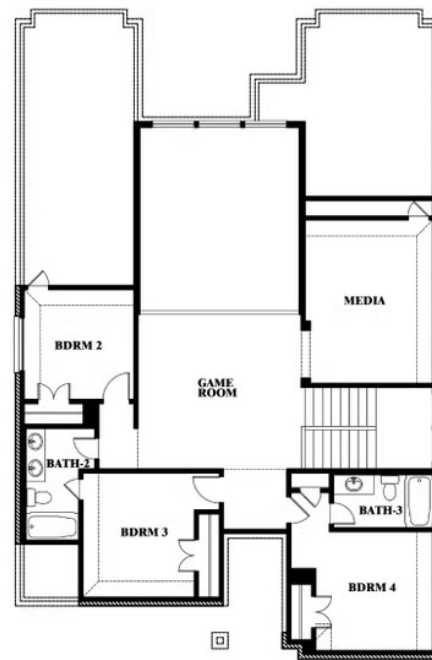

Violet IV

SONOMA VERDE

1136 VIA TOSCANA LANE, ROCKWALL, TX 75032

VIOLET IV FLOOR PLAN WITH OPTIONAL BEDROOM AT STUDY

Violet IV Opt. Bed 5 & Bath 4 at Study