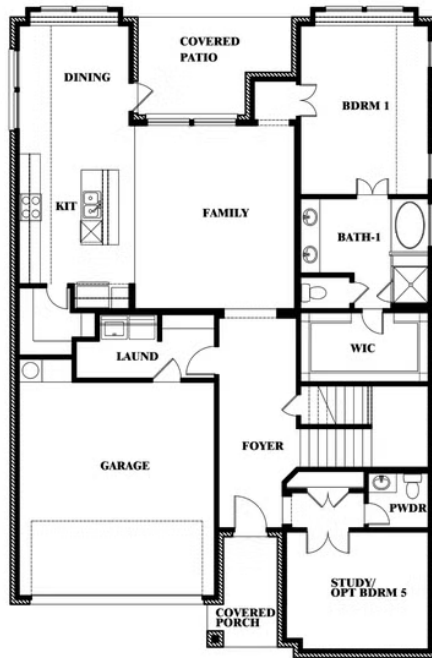

Violet III

VIOLET III FLOOR PLAN

SONOMA VERDE

1136 VIA TOSCANA LANE, ROCKWALL, TX 75032

Violet III