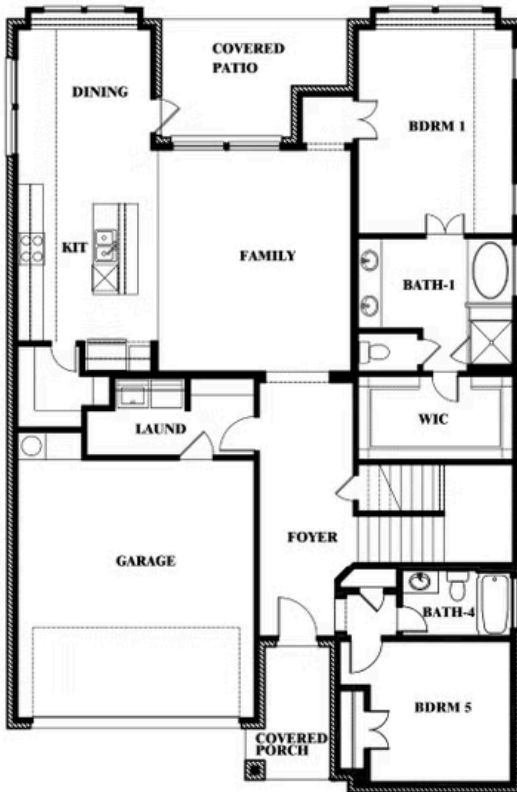

ELEVATION D

ELEVATION D

Violet III

VIOLET III FLOOR PLAN

SONOMA VERDE

1136 VIA TOSCANA LANE, ROCKWALL, TX 75032

Violet III

This brochure is for general informational purposes and is to be used as a guide only. Changes may be made during the development process and floorplans, dimensions, fixtures, fittings, finishes and specifications are subject to change without notice. Window placement, balcony configuration, wardrobe sizes and living areas may vary slightly within each plan type. EQUAL HOUSING OPPORTUNITY

Violet III

SONOMA VERDE

1136 VIA TOSCANA LANE, ROCKWALL, TX 75032

VIOLET III FLOOR PLAN WITH BEDROOM AT STUDY

Violet III Opt. Bed 5 & Bath 4 at Study

This brochure is for general informational purposes and is to be used as a guide only. Changes may be made during the development process and floorplans, dimensions, fixtures, fittings, finishes and specifications are subject to change without notice. Window placement, balcony configuration, wardrobe sizes and living areas may vary slightly within each plan type. EQUAL HOUSING OPPORTUNITY