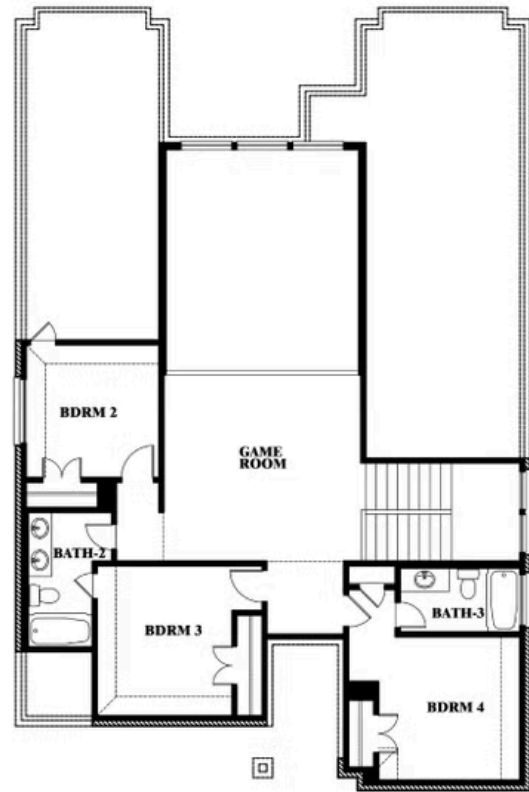

ELEVATION D

ELEVATION D

Violet III

VIOLET III FLOOR PLAN

SONOMA VERDE

1136 VIA TOSCANA LANE, ROCKWALL, TX 75032

Violet III

This brochure is for general informational purposes and is to be used as a guide only. Changes may be made during the development process and floorplans, dimensions, fixtures, fittings, finishes and specifications are subject to change without notice. Window placement, balcony configuration, wardrobe sizes and living areas may vary slightly within each plan type. EQUAL HOUSING OPPORTUNITY

Violet III

SONOMA VERDE

1136 VIA TOSCANA LANE, ROCKWALL, TX 75032

VIOLET III FLOOR PLAN WITH BEDROOM AT STUDY

Violet III Opt. Bed 5 & Bath 4 at Study

This brochure is for general informational purposes and is to be used as a guide only. Changes may be made during the development process and floorplans, dimensions, fixtures, fittings, finishes and specifications are subject to change without notice. Window placement, balcony configuration, wardrobe sizes and living areas may vary slightly within each plan type. EQUAL HOUSING OPPORTUNITY