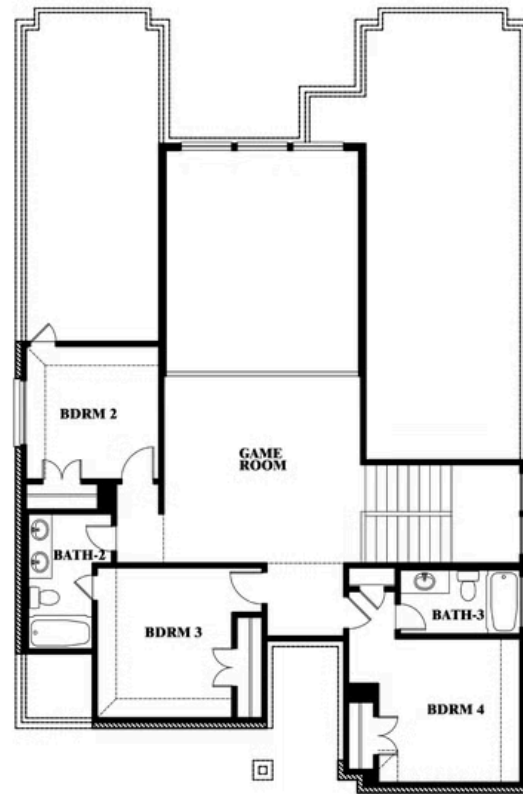

2
CAR GARAGE

ELEVATION A

ELEVATION AS

ELEVATION AS

ELEVATION B

ELEVATION B

ELEVATION C

ELEVATION C

ELEVATION D

ELEVATION D

Violet III

VIOLET III FLOOR PLAN

SONOMA VERDE

1136 VIA TOSCANA LANE, ROCKWALL, TX 75032

Violet III

This brochure is for general informational purposes and is to be used as a guide only. Changes may be made during the development process and floorplans, dimensions, fixtures, fittings, finishes and specifications are subject to change without notice. Window placement, balcony configuration, wardrobe sizes and living areas may vary slightly within each plan type. EQUAL HOUSING OPPORTUNITY

Violet III

SONOMA VERDE

1136 VIA TOSCANA LANE, ROCKWALL, TX 75032

VIOLET III FLOOR PLAN WITH BEDROOM AT STUDY

Violet III Opt. Bed 5 & Bath 4 at Study

This brochure is for general informational purposes and is to be used as a guide only. Changes may be made during the development process and floorplans, dimensions, fixtures, fittings, finishes and specifications are subject to change without notice. Window placement, balcony configuration, wardrobe sizes and living areas may vary slightly within each plan type. EQUAL HOUSING OPPORTUNITY