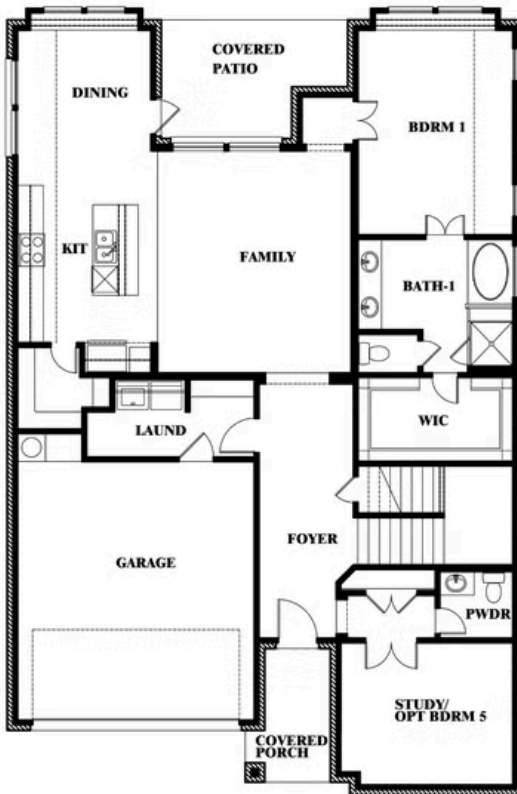

2
CAR GARAGE

ELEVATION A

ELEVATION AS

ELEVATION AS

ELEVATION B

ELEVATION B

ELEVATION C

ELEVATION C

ELEVATION D

ELEVATION D

Violet III

VIOLET III FLOOR PLAN

SONOMA VERDE

1136 VIA TOSCANA LANE, ROCKWALL, TX 75032

Violet III

This brochure is for general informational purposes and is to be used as a guide only. Changes may be made during the development process and floorplans, dimensions, fixtures, fittings, finishes and specifications are subject to change without notice. Window placement, balcony configuration, wardrobe sizes and living areas may vary slightly within each plan type. EQUAL HOUSING OPPORTUNITY

Violet III

SONOMA VERDE

1136 VIA TOSCANA LANE, ROCKWALL, TX 75032

VIOLET III FLOOR PLAN WITH BEDROOM AT STUDY

Violet III Opt. Bed 5 & Bath 4 at Study

This brochure is for general informational purposes and is to be used as a guide only. Changes may be made during the development process and floorplans, dimensions, fixtures, fittings, finishes and specifications are subject to change without notice. Window placement, balcony configuration, wardrobe sizes and living areas may vary slightly within each plan type. EQUAL HOUSING OPPORTUNITY