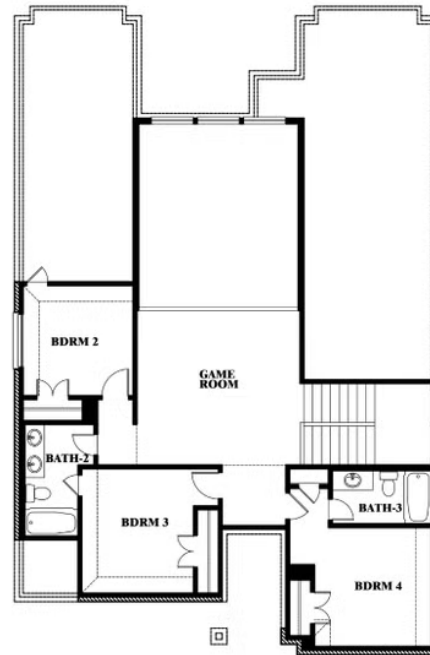

Violet III

SONOMA VERDE

1136 VIA TOSCANA LANE, ROCKWALL, TX 75032

VIOLET III FLOOR PLAN WITH BEDROOM AT STUDY

Violet III Opt. Bed 5 & Bath 4 at Study