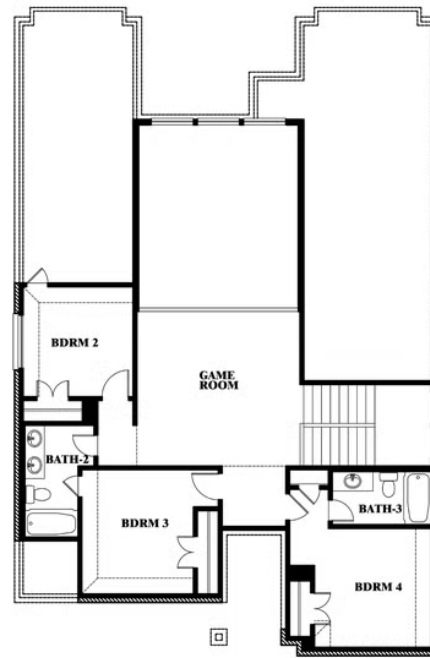

Violet III

VIOLET III FLOOR PLAN

SONOMA VERDE

1136 VIA TOSCANA LANE, ROCKWALL, TX 75032

Violet III