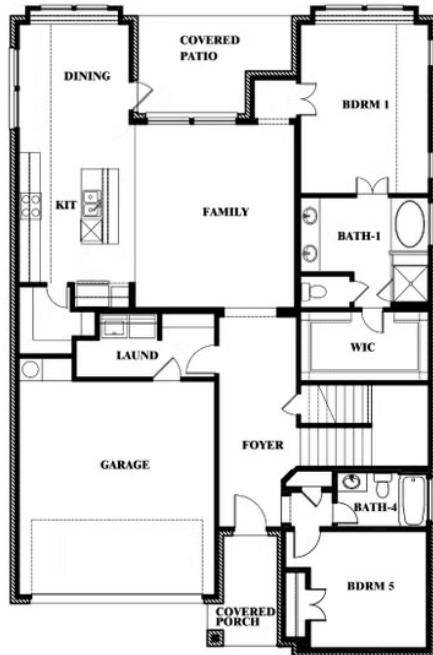

Violet III

SONOMA VERDE

1136 VIA TOSCANA LANE, ROCKWALL, TX 75032

VIOLET III FLOOR PLAN WITH BEDROOM AT STUDY

Violet III Opt. Bed 5 & Bath 4 at Study