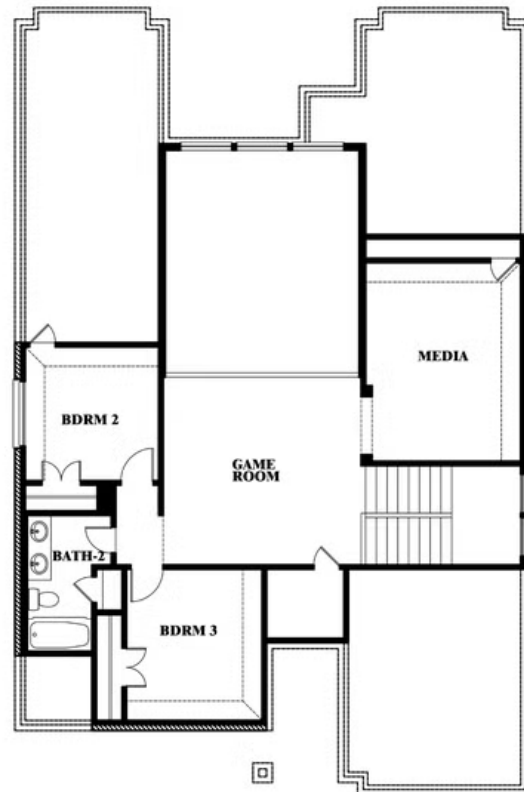

2
CAR GARAGE

ELEVATION A

ELEVATION AS

ELEVATION AS

ELEVATION B

ELEVATION B

ELEVATION C

ELEVATION C

ELEVATION D

ELEVATION D

Violet II

VIOLET II FLOOR PLAN

SONOMA VERDE

1136 VIA TOSCANA LANE, ROCKWALL, TX 75032

Violet II

This brochure is for general informational purposes and is to be used as a guide only. Changes may be made during the development process and floorplans, dimensions, fixtures, fittings, finishes and specifications are subject to change without notice. Window placement, balcony configuration, wardrobe sizes and living areas may vary slightly within each plan type. EQUAL HOUSING OPPORTUNITY

Violet II

SONOMA VERDE

1136 VIA TOSCANA LANE, ROCKWALL, TX 75032

VIOLET II FLOOR PLAN WITH OPTIONAL BEDROOM AT STUDY

Violet II Opt. Bed 5 & Bath 4 at Study

This brochure is for general informational purposes and is to be used as a guide only. Changes may be made during the development process and floorplans, dimensions, fixtures, fittings, finishes and specifications are subject to change without notice. Window placement, balcony configuration, wardrobe sizes and living areas may vary slightly within each plan type. EQUAL HOUSING OPPORTUNITY