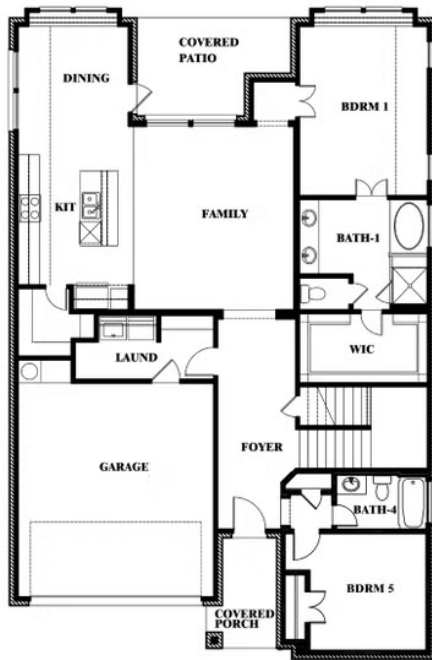

Violet II

SONOMA VERDE

1136 VIA TOSCANA LANE, ROCKWALL, TX 75032

VIOLET II FLOOR PLAN WITH OPTIONAL BEDROOM AT STUDY

Violet II Opt. Bed 5 & Bath 4 at Study