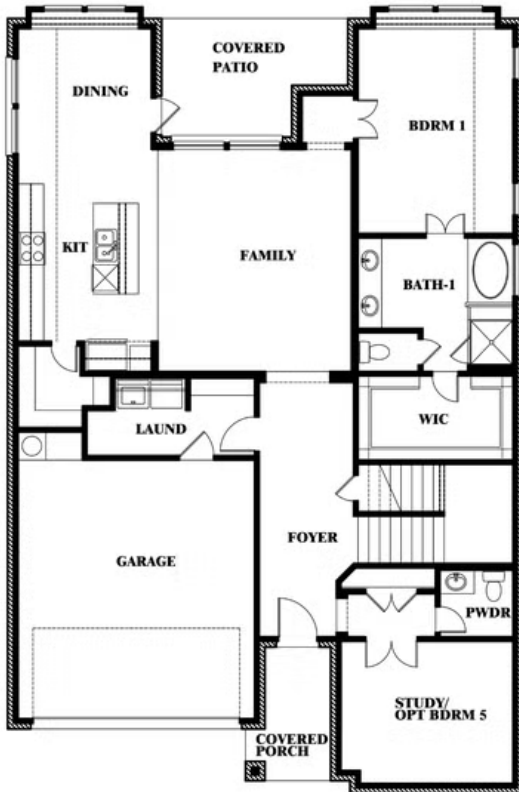

2
CAR GARAGE

ELEVATION A

ELEVATION AS

ELEVATION AS

ELEVATION B

ELEVATION B

ELEVATION C

ELEVATION C

ELEVATION D

ELEVATION D

Violet II

VIOLET II FLOOR PLAN

SONOMA VERDE

1136 VIA TOSCANA LANE, ROCKWALL, TX 75032

Violet II

This brochure is for general informational purposes and is to be used as a guide only. Changes may be made during the development process and floorplans, dimensions, fixtures, fittings, finishes and specifications are subject to change without notice. Window placement, balcony configuration, wardrobe sizes and living areas may vary slightly within each plan type. EQUAL HOUSING OPPORTUNITY

Violet II

SONOMA VERDE

1136 VIA TOSCANA LANE, ROCKWALL, TX 75032

VIOLET II FLOOR PLAN WITH OPTIONAL BEDROOM AT STUDY

Violet II Opt. Bed 5 & Bath 4 at Study

This brochure is for general informational purposes and is to be used as a guide only. Changes may be made during the development process and floorplans, dimensions, fixtures, fittings, finishes and specifications are subject to change without notice. Window placement, balcony configuration, wardrobe sizes and living areas may vary slightly within each plan type. EQUAL HOUSING OPPORTUNITY