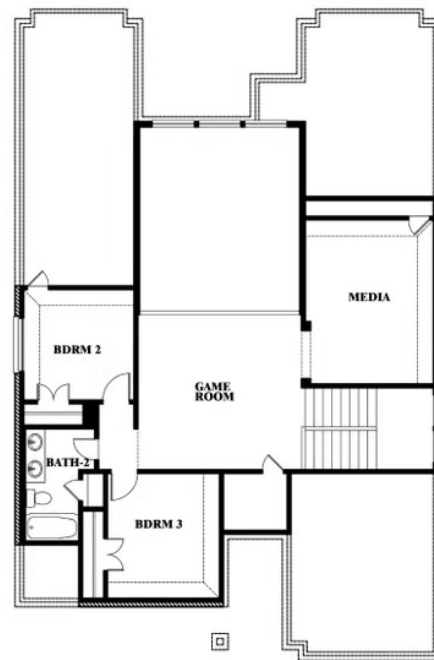

Violet II

SONOMA VERDE

1136 VIA TOSCANA LANE, ROCKWALL, TX 75032

VIOLET II FLOOR PLAN WITH OPTIONAL BEDROOM AT STUDY

Violet II Opt. Bed 5 & Bath 4 at Study