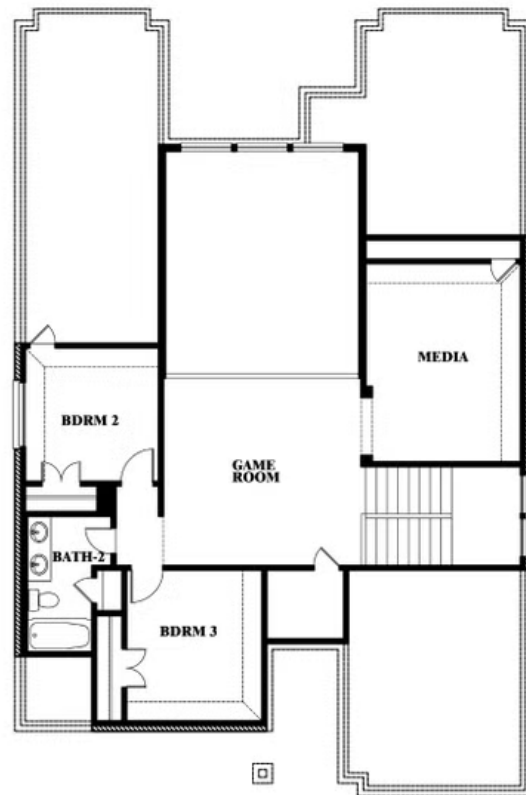

ELEVATION D

ELEVATION D

Violet II

VIOLET II FLOOR PLAN

SONOMA VERDE

1136 VIA TOSCANA LANE, ROCKWALL, TX 75032

Violet II

This brochure is for general informational purposes and is to be used as a guide only. Changes may be made during the development process and floorplans, dimensions, fixtures, fittings, finishes and specifications are subject to change without notice. Window placement, balcony configuration, wardrobe sizes and living areas may vary slightly within each plan type. EQUAL HOUSING OPPORTUNITY

Violet II

SONOMA VERDE

1136 VIA TOSCANA LANE, ROCKWALL, TX 75032

VIOLET II FLOOR PLAN WITH OPTIONAL BEDROOM AT STUDY

Violet II Opt. Bed 5 & Bath 4 at Study

This brochure is for general informational purposes and is to be used as a guide only. Changes may be made during the development process and floorplans, dimensions, fixtures, fittings, finishes and specifications are subject to change without notice. Window placement, balcony configuration, wardrobe sizes and living areas may vary slightly within each plan type. EQUAL HOUSING OPPORTUNITY