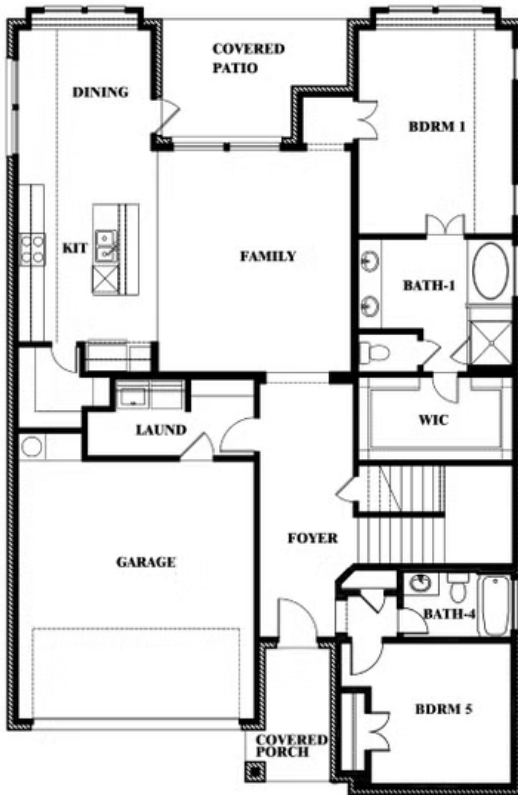

ELEVATION D

ELEVATION D

Violet II

VIOLET II FLOOR PLAN

SONOMA VERDE

1136 VIA TOSCANA LANE, ROCKWALL, TX 75032

Violet II

This brochure is for general informational purposes and is to be used as a guide only. Changes may be made during the development process and floorplans, dimensions, fixtures, fittings, finishes and specifications are subject to change without notice. Window placement, balcony configuration, wardrobe sizes and living areas may vary slightly within each plan type. EQUAL HOUSING OPPORTUNITY

Violet II

SONOMA VERDE

1136 VIA TOSCANA LANE, ROCKWALL, TX 75032

VIOLET II FLOOR PLAN WITH OPTIONAL BEDROOM AT STUDY

Violet II Opt. Bed 5 & Bath 4 at Study

This brochure is for general informational purposes and is to be used as a guide only. Changes may be made during the development process and floorplans, dimensions, fixtures, fittings, finishes and specifications are subject to change without notice. Window placement, balcony configuration, wardrobe sizes and living areas may vary slightly within each plan type. EQUAL HOUSING OPPORTUNITY