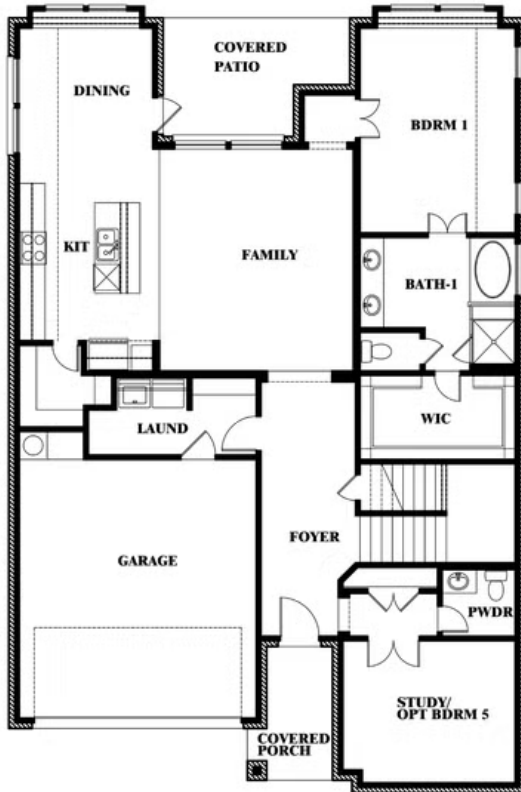

Violet

VIOLET FLOOR PLAN

SONOMA VERDE

1136 VIA TOSCANA LANE, ROCKWALL, TX 75032

Violet

This brochure is for general informational purposes and is to be used as a guide only. Changes may be made during the development process and floorplans, dimensions, fixtures, fittings, finishes and specifications are subject to change without notice. Window placement, balcony configuration, wardrobe sizes and living areas may vary slightly within each plan type. EQUAL HOUSING OPPORTUNITY