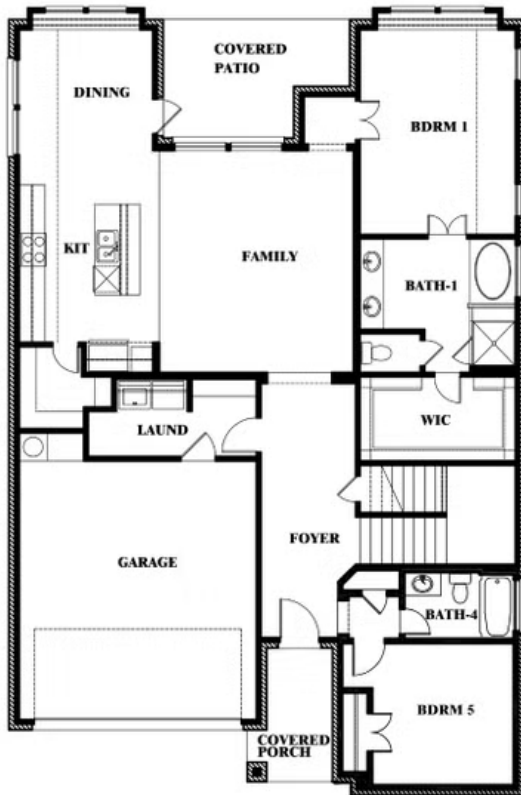

Violet

VIOLET FLOOR PLAN

SONOMA VERDE

1136 VIA TOSCANA LANE, ROCKWALL, TX 75032

Violet

This brochure is for general informational purposes and is to be used as a guide only. Changes may be made during the development process and floorplans, dimensions, fixtures, fittings, finishes and specifications are subject to change without notice. Window placement, balcony configuration, wardrobe sizes and living areas may vary slightly within each plan type. EQUAL HOUSING OPPORTUNITY

Violet

SONOMA VERDE

1136 VIA TOSCANA LANE, ROCKWALL, TX 75032

VIOLET FLOOR PLAN WITH OPTIONAL BEDROOM AT STUDY

Violet

Opt. Bed 5 & Bath 4 at Study

This brochure is for general informational purposes and is to be used as a guide only. Changes may be made during the development process and floorplans, dimensions, fixtures, fittings, finishes and specifications are subject to change without notice. Window placement, balcony configuration, wardrobe sizes and living areas may vary slightly within each plan type. EQUAL HOUSING OPPORTUNITY