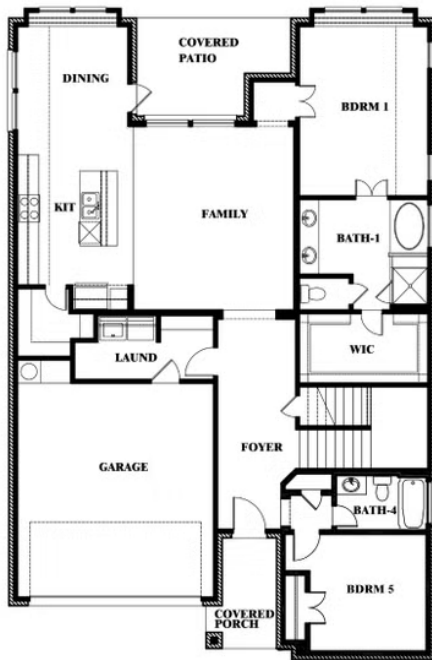

Violet

SONOMA VERDE

1136 VIA TOSCANA LANE, ROCKWALL, TX 75032

VIOLET FLOOR PLAN WITH OPTIONAL BEDROOM AT STUDY

Violet
Opt. Bed 5 & Bath 4 at Study