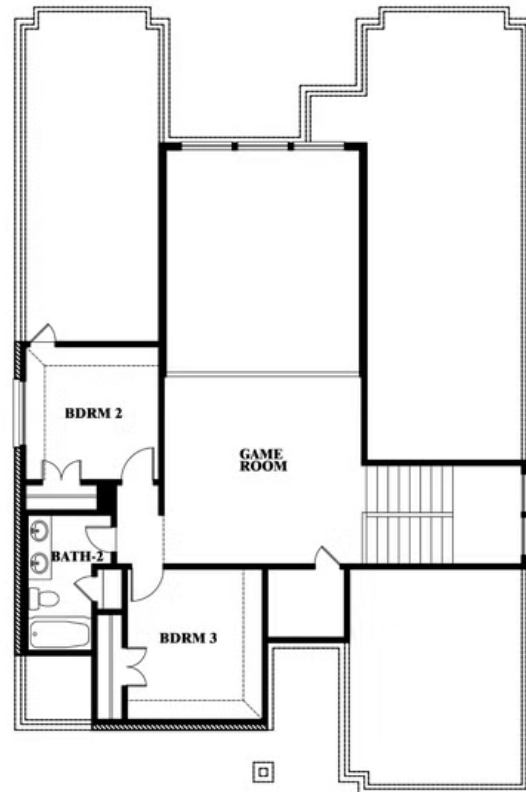

Violet

VIOLET FLOOR PLAN

SONOMA VERDE

1136 VIA TOSCANA LANE, ROCKWALL, TX 75032

Violet

This brochure is for general informational purposes and is to be used as a guide only. Changes may be made during the development process and floorplans, dimensions, fixtures, fittings, finishes and specifications are subject to change without notice. Window placement, balcony configuration, wardrobe sizes and living areas may vary slightly within each plan type. EQUAL HOUSING OPPORTUNITY