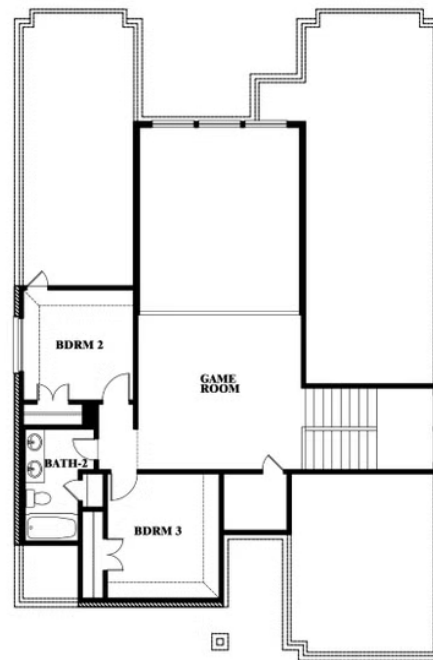

Violet

SONOMA VERDE

1136 VIA TOSCANA LANE, ROCKWALL, TX 75032

VIOLET FLOOR PLAN WITH OPTIONAL BEDROOM AT STUDY

Violet
Opt. Bed 5 & Bath 4 at Study