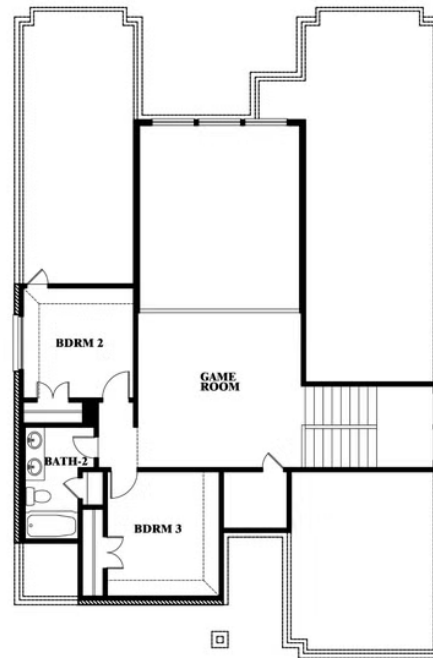

Violet

VIOLET FLOOR PLAN

SONOMA VERDE

1136 VIA TOSCANA LANE, ROCKWALL, TX 75032

Violet