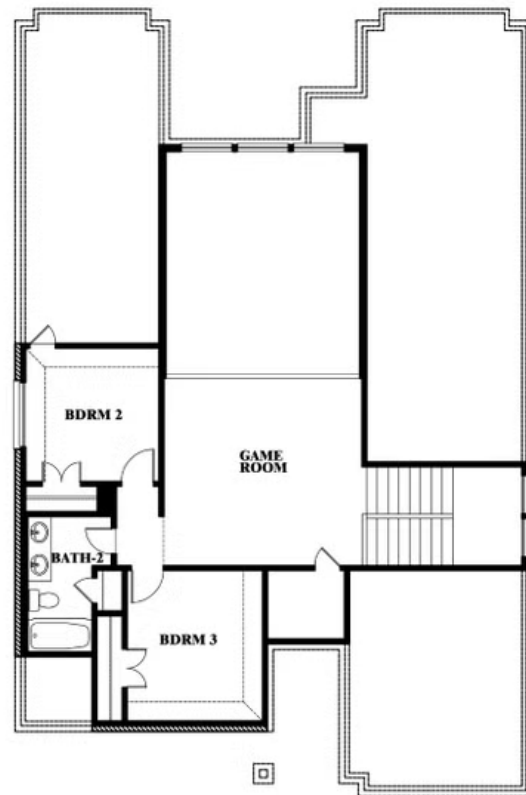

Violet

SONOMA VERDE

1136 VIA TOSCANA LANE, ROCKWALL, TX 75032

VIOLET FLOOR PLAN WITH OPTIONAL BEDROOM AT STUDY

Violet

Opt. Bed 5 & Bath 4 at Study

This brochure is for general informational purposes and is to be used as a guide only. Changes may be made during the development process and floorplans, dimensions, fixtures, fittings, finishes and specifications are subject to change without notice. Window placement, balcony configuration, wardrobe sizes and living areas may vary slightly within each plan type. EQUAL HOUSING OPPORTUNITY