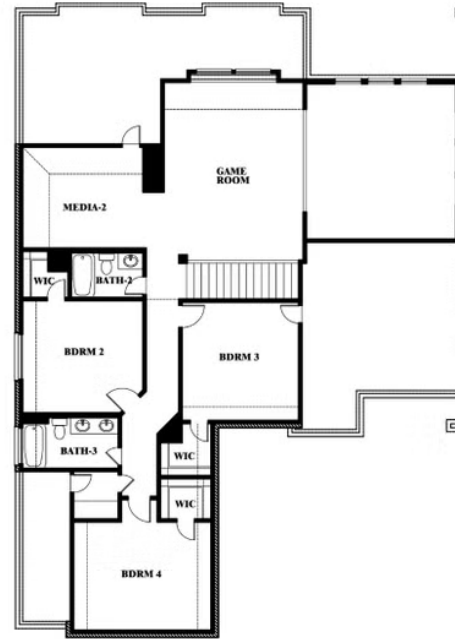

Spring Cress II

SONOMA VERDE

1136 VIA TOSCANA LANE, ROCKWALL, TX 75032

Spring Cress II Opt. Bed 5 & Bath 4 at Dining