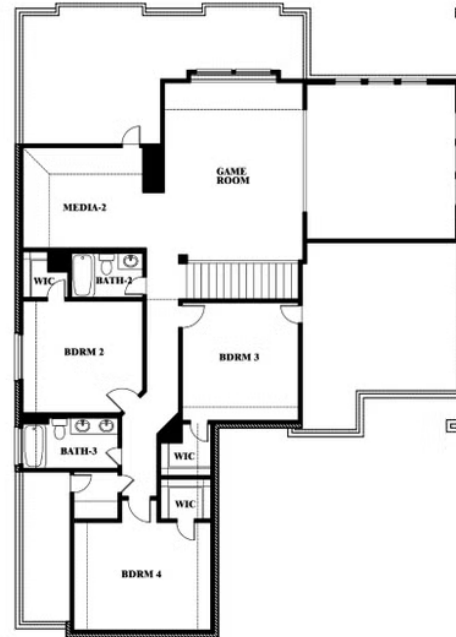

Spring Cress II

SONOMA VERDE

1136 VIA TOSCANA LANE, ROCKWALL, TX 75032

Spring Cress II Opt. Mini Garage at Dining