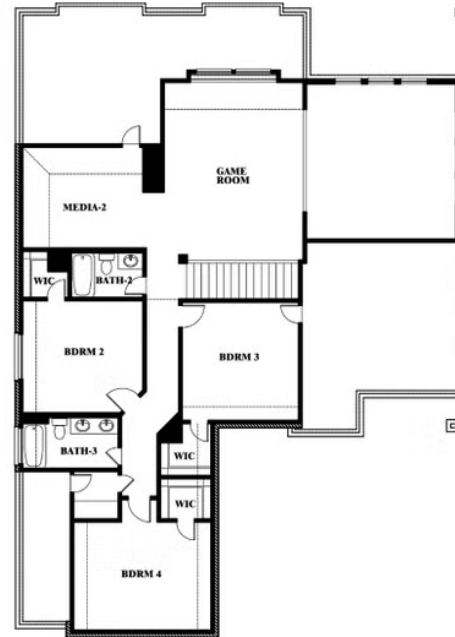

Spring Cress II

SONOMA VERDE

1136 VIA TOSCANA LANE, ROCKWALL, TX 75032

Spring Cress II Opt. Bed 6 & Bath 5 at Media