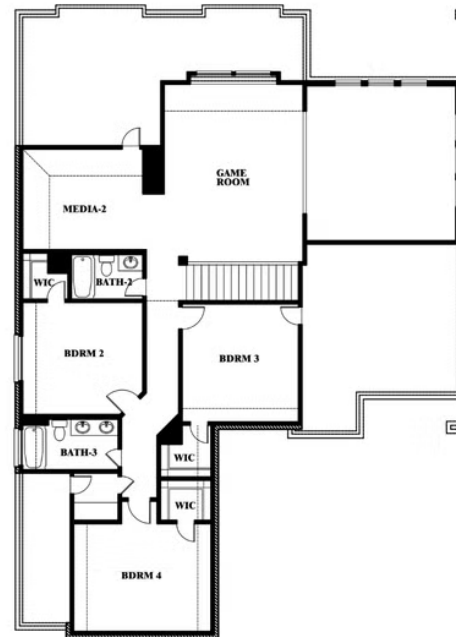

Spring Cress II

SONOMA VERDE

1136 VIA TOSCANA LANE, ROCKWALL, TX 75032

Spring Cress II