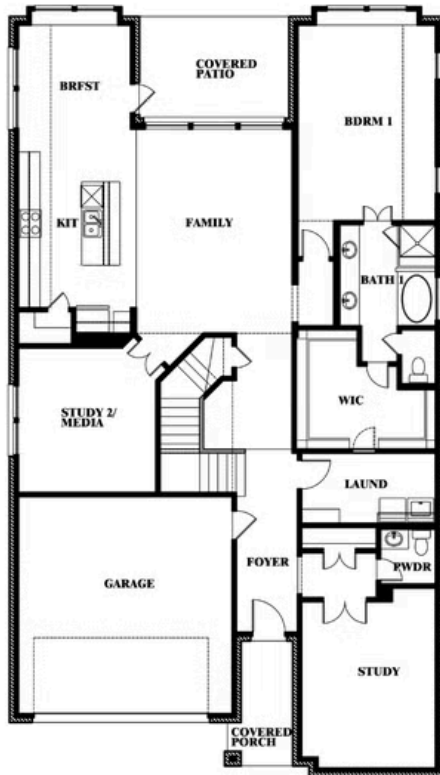

Rose III

HOMES FROM
\$539,990

CLASSIC SERIES

SONOMA VERDE

1136 VIA TOSCANA LANE, ROCKWALL, TX 75032

3,557
SQUARE FEET

5
BEDROOMS

3.5
BATHROOMS

2
CAR GARAGE

ELEVATION A

ELEVATION AS

ELEVATION AS

ELEVATION B

ELEVATION B

ELEVATION C

ELEVATION C

ELEVATION D

ELEVATION D

Rose III

ROSE III FLOOR PLAN

SONOMA VERDE

1136 VIA TOSCANA LANE, ROCKWALL, TX 75032

Rose III

This brochure is for general informational purposes and is to be used as a guide only. Changes may be made during the development process and floorplans, dimensions, fixtures, fittings, finishes and specifications are subject to change without notice. Window placement, balcony configuration, wardrobe sizes and living areas may vary slightly within each plan type. EQUAL HOUSING OPPORTUNITY

Rose III

SONOMA VERDE

1136 VIA TOSCANA LANE, ROCKWALL, TX 75032

ROSE III FLOOR PLAN WITH OPTIONAL BED & BATH AT STUDY

Rose III Opt. Bed & Bath at Study

This brochure is for general informational purposes and is to be used as a guide only. Changes may be made during the development process and floorplans, dimensions, fixtures, fittings, finishes and specifications are subject to change without notice. Window placement, balcony configuration, wardrobe sizes and living areas may vary slightly within each plan type. EQUAL HOUSING OPPORTUNITY