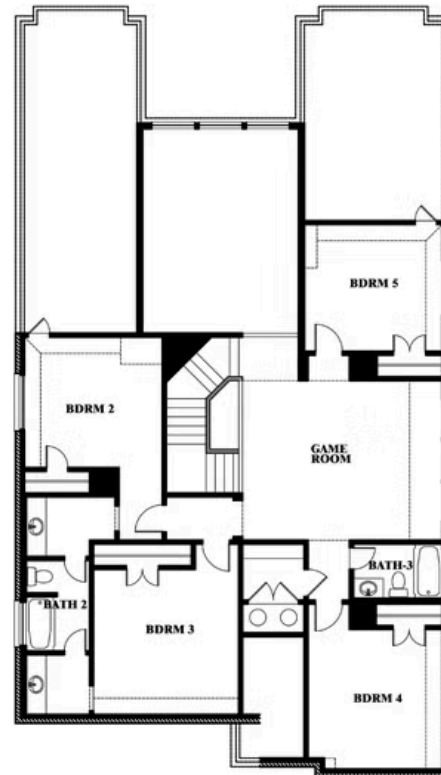

Rose III

HOMES FROM
\$539,990

CLASSIC SERIES

SONOMA VERDE

1136 VIA TOSCANA LANE, ROCKWALL, TX 75032

3,557
SQUARE FEET

5
BEDROOMS

3.5
BATHROOMS

2
CAR GARAGE

ELEVATION A

ELEVATION AS

ELEVATION AS

ELEVATION B

ELEVATION B

ELEVATION C

ELEVATION C

ELEVATION D

ELEVATION D

Rose III

ROSE III FLOOR PLAN

SONOMA VERDE

1136 VIA TOSCANA LANE, ROCKWALL, TX 75032

Rose III

This brochure is for general informational purposes and is to be used as a guide only. Changes may be made during the development process and floorplans, dimensions, fixtures, fittings, finishes and specifications are subject to change without notice. Window placement, balcony configuration, wardrobe sizes and living areas may vary slightly within each plan type. EQUAL HOUSING OPPORTUNITY

Rose III

SONOMA VERDE

1136 VIA TOSCANA LANE, ROCKWALL, TX 75032

ROSE III FLOOR PLAN WITH OPTIONAL BED & BATH AT STUDY

Rose III Opt. Bed & Bath at Study

This brochure is for general informational purposes and is to be used as a guide only. Changes may be made during the development process and floorplans, dimensions, fixtures, fittings, finishes and specifications are subject to change without notice. Window placement, balcony configuration, wardrobe sizes and living areas may vary slightly within each plan type. EQUAL HOUSING OPPORTUNITY