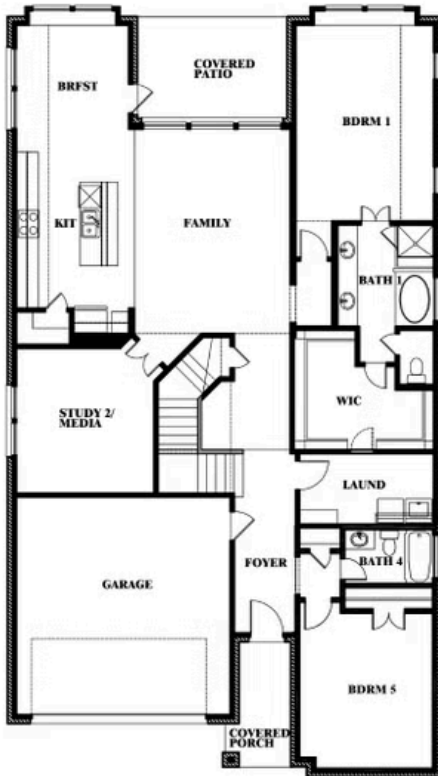

Rose II

HOMES FROM
\$534,990

CLASSIC SERIES

SONOMA VERDE

1136 VIA TOSCANA LANE, ROCKWALL, TX 75032

3,557
SQUARE FEET

4
BEDROOMS

3.5
BATHROOMS

ELEVATION A

ELEVATION A

Rose II

ROSE II FLOOR PLAN

SONOMA VERDE

1136 VIA TOSCANA LANE, ROCKWALL, TX 75032

Rose II

This brochure is for general informational purposes and is to be used as a guide only. Changes may be made during the development process and floorplans, dimensions, fixtures, fittings, finishes and specifications are subject to change without notice. Window placement, balcony configuration, wardrobe sizes and living areas may vary slightly within each plan type. EQUAL HOUSING OPPORTUNITY

Rose II

SONOMA VERDE

1136 VIA TOSCANA LANE, ROCKWALL, TX 75032

ROSE II FLOOR PLAN WITH OPTIONAL BED & BATH AT STUDY

Rose II Opt. Bed & Bath at Study

This brochure is for general informational purposes and is to be used as a guide only. Changes may be made during the development process and floorplans, dimensions, fixtures, fittings, finishes and specifications are subject to change without notice. Window placement, balcony configuration, wardrobe sizes and living areas may vary slightly within each plan type. EQUAL HOUSING OPPORTUNITY