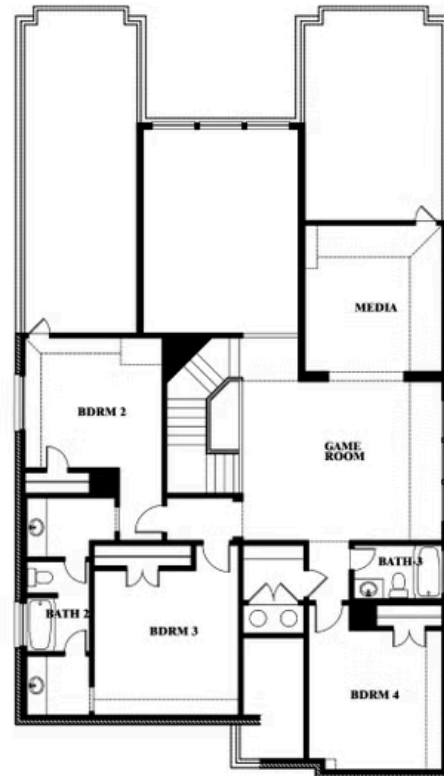

Rose II

HOMES FROM
\$534,990

CLASSIC SERIES

SONOMA VERDE

1136 VIA TOSCANA LANE, ROCKWALL, TX 75032

3,557
SQUARE FEET

4
BEDROOMS

3.5
BATHROOMS

ELEVATION A

ELEVATION A

Rose II

ROSE II FLOOR PLAN

SONOMA VERDE

1136 VIA TOSCANA LANE, ROCKWALL, TX 75032

Rose II

This brochure is for general informational purposes and is to be used as a guide only. Changes may be made during the development process and floorplans, dimensions, fixtures, fittings, finishes and specifications are subject to change without notice. Window placement, balcony configuration, wardrobe sizes and living areas may vary slightly within each plan type. EQUAL HOUSING OPPORTUNITY

Rose II

SONOMA VERDE

1136 VIA TOSCANA LANE, ROCKWALL, TX 75032

ROSE II FLOOR PLAN WITH OPTIONAL BED & BATH AT STUDY

Rose II Opt. Bed & Bath at Study

This brochure is for general informational purposes and is to be used as a guide only. Changes may be made during the development process and floorplans, dimensions, fixtures, fittings, finishes and specifications are subject to change without notice. Window placement, balcony configuration, wardrobe sizes and living areas may vary slightly within each plan type. EQUAL HOUSING OPPORTUNITY