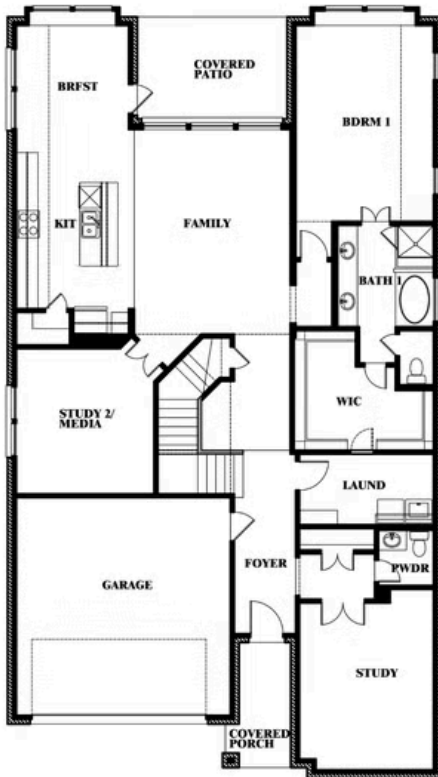

Rose II

HOMES FROM
\$534,990

CLASSIC SERIES

SONOMA VERDE

1136 VIA TOSCANA LANE, ROCKWALL, TX 75032

3,557
SQUARE FEET

4
BEDROOMS

3.5
BATHROOMS

2
CAR GARAGE

ELEVATION D

ELEVATION C

ELEVATION C

ELEVATION B

ELEVATION B

ELEVATION AS

ELEVATION AS

ELEVATION A

ELEVATION A

Rose II

ROSE II FLOOR PLAN

SONOMA VERDE

1136 VIA TOSCANA LANE, ROCKWALL, TX 75032

Rose II

This brochure is for general informational purposes and is to be used as a guide only. Changes may be made during the development process and floorplans, dimensions, fixtures, fittings, finishes and specifications are subject to change without notice. Window placement, balcony configuration, wardrobe sizes and living areas may vary slightly within each plan type. EQUAL HOUSING OPPORTUNITY

Rose II

SONOMA VERDE

1136 VIA TOSCANA LANE, ROCKWALL, TX 75032

ROSE II FLOOR PLAN WITH OPTIONAL BED & BATH AT STUDY

Rose II Opt. Bed & Bath at Study

This brochure is for general informational purposes and is to be used as a guide only. Changes may be made during the development process and floorplans, dimensions, fixtures, fittings, finishes and specifications are subject to change without notice. Window placement, balcony configuration, wardrobe sizes and living areas may vary slightly within each plan type. EQUAL HOUSING OPPORTUNITY