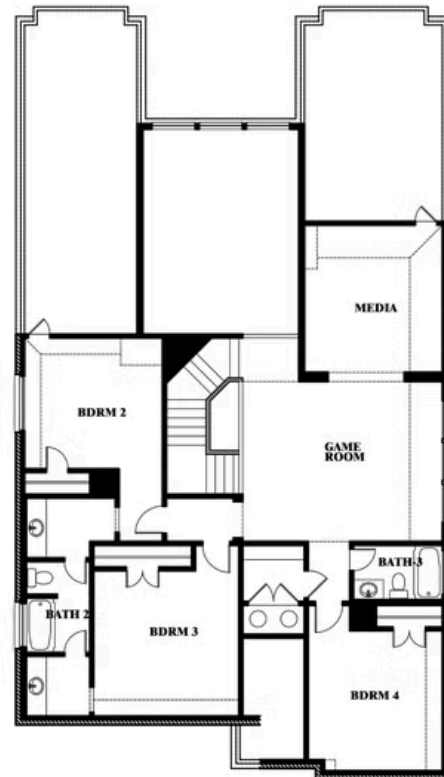

Rose II

HOMES FROM
\$534,990

CLASSIC SERIES

SONOMA VERDE

1136 VIA TOSCANA LANE, ROCKWALL, TX 75032

3,557
SQUARE FEET

4
BEDROOMS

3.5
BATHROOMS

2
CAR GARAGE

ELEVATION D

ELEVATION C

ELEVATION C

ELEVATION B

ELEVATION B

ELEVATION AS

ELEVATION AS

ELEVATION A

ELEVATION A

Rose II

ROSE II FLOOR PLAN

SONOMA VERDE

1136 VIA TOSCANA LANE, ROCKWALL, TX 75032

Rose II

This brochure is for general informational purposes and is to be used as a guide only. Changes may be made during the development process and floorplans, dimensions, fixtures, fittings, finishes and specifications are subject to change without notice. Window placement, balcony configuration, wardrobe sizes and living areas may vary slightly within each plan type. EQUAL HOUSING OPPORTUNITY

Rose II

SONOMA VERDE

1136 VIA TOSCANA LANE, ROCKWALL, TX 75032

ROSE II FLOOR PLAN WITH OPTIONAL BED & BATH AT STUDY

Rose II Opt. Bed & Bath at Study

This brochure is for general informational purposes and is to be used as a guide only. Changes may be made during the development process and floorplans, dimensions, fixtures, fittings, finishes and specifications are subject to change without notice. Window placement, balcony configuration, wardrobe sizes and living areas may vary slightly within each plan type. EQUAL HOUSING OPPORTUNITY