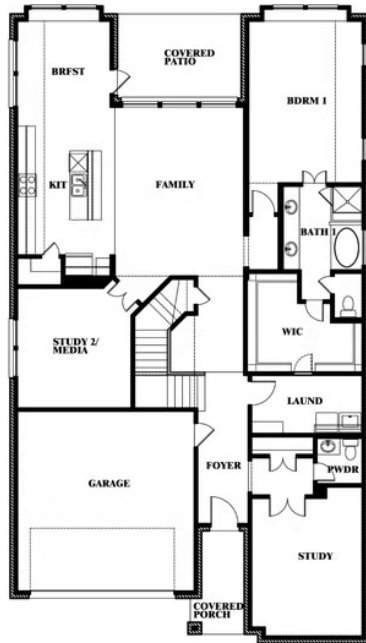

Rose

ROSE FLOOR PLAN

SONOMA VERDE

1136 VIA TOSCANA LANE, ROCKWALL, TX 75032

Rose