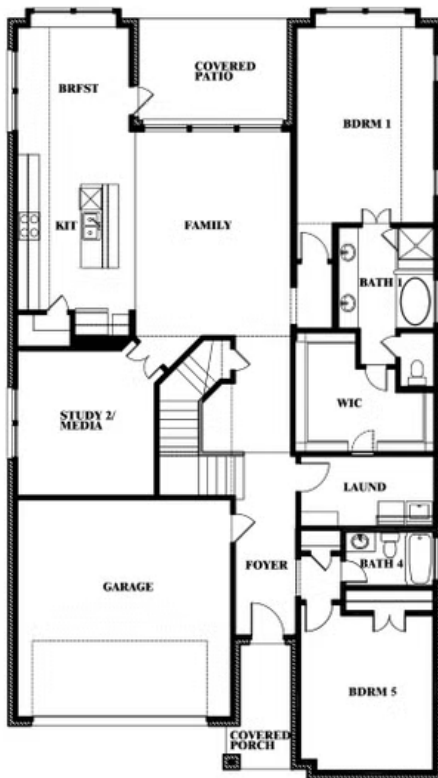

Rose

HOMES FROM
\$524,990

CLASSIC SERIES

SONOMA VERDE

1136 VIA TOSCANA LANE, ROCKWALL, TX 75032

3,359
SQUARE FEET

4
BEDROOMS

3.5
BATHROOMS

ELEVATION D

ELEVATION D

Rose

ROSE FLOOR PLAN

SONOMA VERDE

1136 VIA TOSCANA LANE, ROCKWALL, TX 75032

Rose

This brochure is for general informational purposes and is to be used as a guide only. Changes may be made during the development process and floorplans, dimensions, fixtures, fittings, finishes and specifications are subject to change without notice. Window placement, balcony configuration, wardrobe sizes and living areas may vary slightly within each plan type. EQUAL HOUSING OPPORTUNITY

Rose

SONOMA VERDE

1136 VIA TOSCANA LANE, ROCKWALL, TX 75032

ROSE FLOOR PLAN WITH OPTIONAL BED & BATH AT STUDY

Rose Opt. Bed & Bath at Study

This brochure is for general informational purposes and is to be used as a guide only. Changes may be made during the development process and floorplans, dimensions, fixtures, fittings, finishes and specifications are subject to change without notice. Window placement, balcony configuration, wardrobe sizes and living areas may vary slightly within each plan type. EQUAL HOUSING OPPORTUNITY