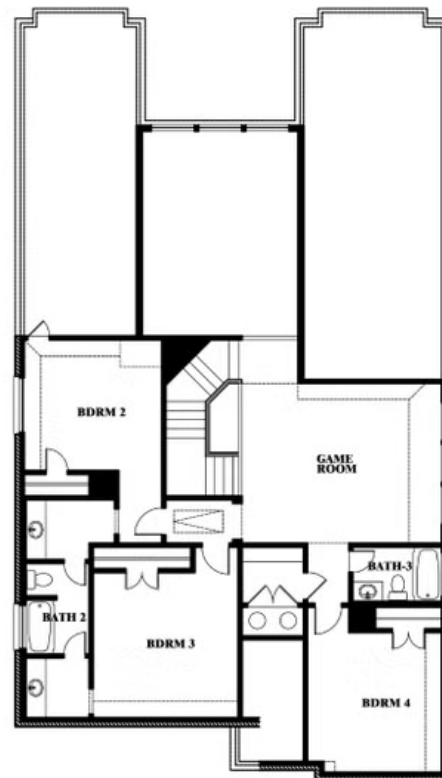

ELEVATION D

ELEVATION D

Rose

ROSE FLOOR PLAN

SONOMA VERDE

1136 VIA TOSCANA LANE, ROCKWALL, TX 75032

Rose

This brochure is for general informational purposes and is to be used as a guide only. Changes may be made during the development process and floorplans, dimensions, fixtures, fittings, finishes and specifications are subject to change without notice. Window placement, balcony configuration, wardrobe sizes and living areas may vary slightly within each plan type. EQUAL HOUSING OPPORTUNITY

Rose

SONOMA VERDE

1136 VIA TOSCANA LANE, ROCKWALL, TX 75032

ROSE FLOOR PLAN WITH OPTIONAL BED & BATH AT STUDY

Rose Opt. Bed & Bath at Study

This brochure is for general informational purposes and is to be used as a guide only. Changes may be made during the development process and floorplans, dimensions, fixtures, fittings, finishes and specifications are subject to change without notice. Window placement, balcony configuration, wardrobe sizes and living areas may vary slightly within each plan type. EQUAL HOUSING OPPORTUNITY