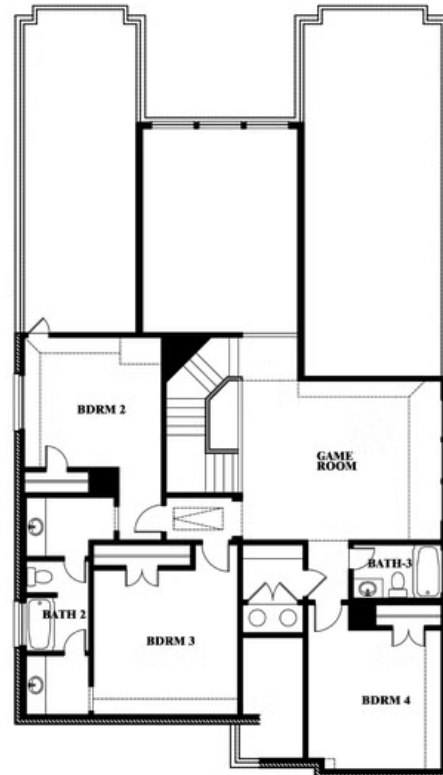

Rose

HOMES FROM
\$524,990

CLASSIC SERIES

SONOMA VERDE

1136 VIA TOSCANA LANE, ROCKWALL, TX 75032

3,359
SQUARE FEET

4
BEDROOMS

3.5
BATHROOMS

2
CAR GARAGE

ELEVATION A

ELEVATION AS

ELEVATION AS

ELEVATION B

ELEVATION B

ELEVATION C

ELEVATION C

ELEVATION D

ELEVATION D

Rose

ROSE FLOOR PLAN

SONOMA VERDE

1136 VIA TOSCANA LANE, ROCKWALL, TX 75032

Rose

This brochure is for general informational purposes and is to be used as a guide only. Changes may be made during the development process and floorplans, dimensions, fixtures, fittings, finishes and specifications are subject to change without notice. Window placement, balcony configuration, wardrobe sizes and living areas may vary slightly within each plan type. EQUAL HOUSING OPPORTUNITY

Rose

SONOMA VERDE

1136 VIA TOSCANA LANE, ROCKWALL, TX 75032

ROSE FLOOR PLAN WITH OPTIONAL BED & BATH AT STUDY

Rose Opt. Bed & Bath at Study

This brochure is for general informational purposes and is to be used as a guide only. Changes may be made during the development process and floorplans, dimensions, fixtures, fittings, finishes and specifications are subject to change without notice. Window placement, balcony configuration, wardrobe sizes and living areas may vary slightly within each plan type. EQUAL HOUSING OPPORTUNITY