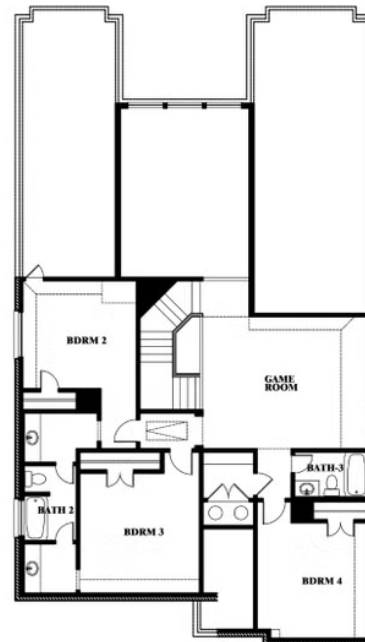

Rose

SONOMA VERDE

1136 VIA TOSCANA LANE, ROCKWALL, TX 75032

ROSE FLOOR PLAN WITH OPTIONAL BED & BATH AT STUDY

Rose
Opt. Bed & Bath at Study