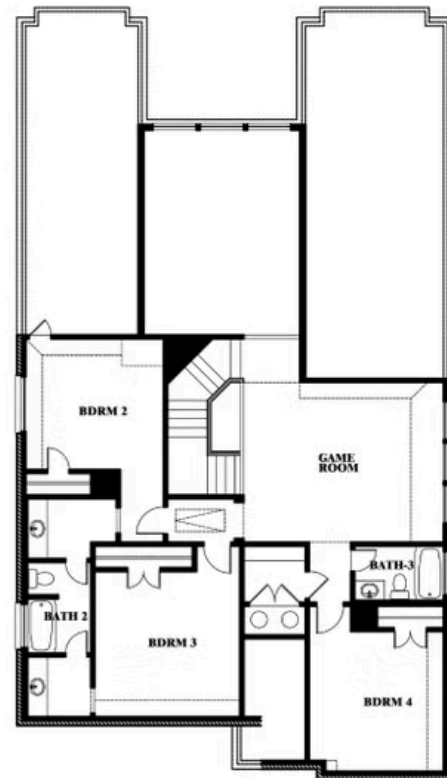

Rose

HOMES FROM
\$524,990

CLASSIC SERIES

SONOMA VERDE

1136 VIA TOSCANA LANE, ROCKWALL, TX 75032

3,359
SQUARE FEET

4
BEDROOMS

3.5
BATHROOMS

ELEVATION D

ELEVATION D

Rose

ROSE FLOOR PLAN

SONOMA VERDE

1136 VIA TOSCANA LANE, ROCKWALL, TX 75032

Rose

This brochure is for general informational purposes and is to be used as a guide only. Changes may be made during the development process and floorplans, dimensions, fixtures, fittings, finishes and specifications are subject to change without notice. Window placement, balcony configuration, wardrobe sizes and living areas may vary slightly within each plan type. EQUAL HOUSING OPPORTUNITY

Rose

SONOMA VERDE

1136 VIA TOSCANA LANE, ROCKWALL, TX 75032

ROSE FLOOR PLAN WITH OPTIONAL BED & BATH AT STUDY

Rose
Opt. Bed & Bath at Study

This brochure is for general informational purposes and is to be used as a guide only. Changes may be made during the development process and floorplans, dimensions, fixtures, fittings, finishes and specifications are subject to change without notice. Window placement, balcony configuration, wardrobe sizes and living areas may vary slightly within each plan type. EQUAL HOUSING OPPORTUNITY