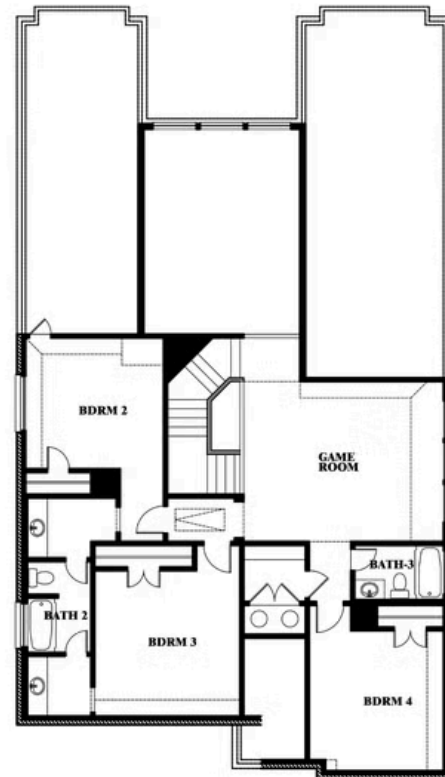

Rose

HOMES FROM
\$524,990

CLASSIC SERIES

SONOMA VERDE

1136 VIA TOSCANA LANE, ROCKWALL, TX 75032

3,359
SQUARE FEET

4
BEDROOMS

3.5
BATHROOMS

2
CAR GARAGE

ELEVATION A

ELEVATION AS

ELEVATION AS

ELEVATION B

ELEVATION B

ELEVATION C

ELEVATION C

ELEVATION D

ELEVATION D

Rose

ROSE FLOOR PLAN

SONOMA VERDE

1136 VIA TOSCANA LANE, ROCKWALL, TX 75032

Rose

This brochure is for general informational purposes and is to be used as a guide only. Changes may be made during the development process and floorplans, dimensions, fixtures, fittings, finishes and specifications are subject to change without notice. Window placement, balcony configuration, wardrobe sizes and living areas may vary slightly within each plan type. EQUAL HOUSING OPPORTUNITY

Rose

SONOMA VERDE

1136 VIA TOSCANA LANE, ROCKWALL, TX 75032

ROSE FLOOR PLAN WITH OPTIONAL BED & BATH AT STUDY

Rose
Opt. Bed & Bath at Study

This brochure is for general informational purposes and is to be used as a guide only. Changes may be made during the development process and floorplans, dimensions, fixtures, fittings, finishes and specifications are subject to change without notice. Window placement, balcony configuration, wardrobe sizes and living areas may vary slightly within each plan type. EQUAL HOUSING OPPORTUNITY