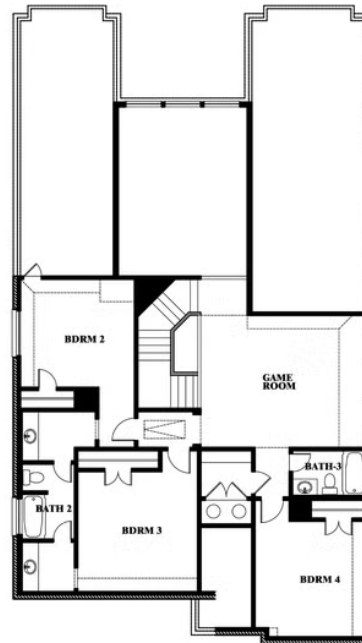

Rose

ROSE FLOOR PLAN

SONOMA VERDE

1136 VIA TOSCANA LANE, ROCKWALL, TX 75032

Rose