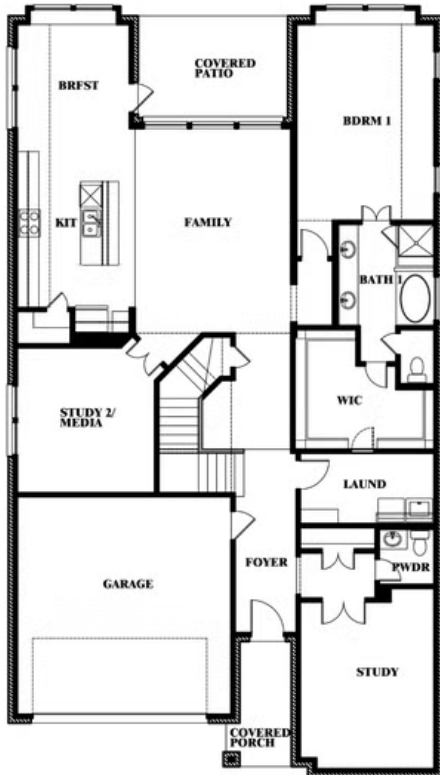

Rose

HOMES FROM
\$524,990

CLASSIC SERIES

SONOMA VERDE

1136 VIA TOSCANA LANE, ROCKWALL, TX 75032

3,359
SQUARE FEET

4
BEDROOMS

3.5
BATHROOMS

2
CAR GARAGE

ELEVATION A

ELEVATION AS

ELEVATION AS

ELEVATION B

ELEVATION B

ELEVATION C

ELEVATION C

ELEVATION D

ELEVATION D

Rose

ROSE FLOOR PLAN

SONOMA VERDE

1136 VIA TOSCANA LANE, ROCKWALL, TX 75032

Rose

This brochure is for general informational purposes and is to be used as a guide only. Changes may be made during the development process and floorplans, dimensions, fixtures, fittings, finishes and specifications are subject to change without notice. Window placement, balcony configuration, wardrobe sizes and living areas may vary slightly within each plan type. EQUAL HOUSING OPPORTUNITY

Rose

SONOMA VERDE

1136 VIA TOSCANA LANE, ROCKWALL, TX 75032

ROSE FLOOR PLAN WITH OPTIONAL BED & BATH AT STUDY

Rose Opt. Bed & Bath at Study

This brochure is for general informational purposes and is to be used as a guide only. Changes may be made during the development process and floorplans, dimensions, fixtures, fittings, finishes and specifications are subject to change without notice. Window placement, balcony configuration, wardrobe sizes and living areas may vary slightly within each plan type. EQUAL HOUSING OPPORTUNITY