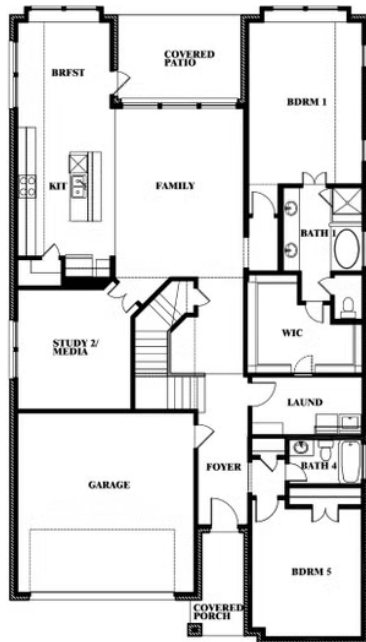

Rose

SONOMA VERDE

1136 VIA TOSCANA LANE, ROCKWALL, TX 75032

ROSE FLOOR PLAN WITH OPTIONAL BED & BATH AT STUDY

Rose
Opt. Bed & Bath at Study