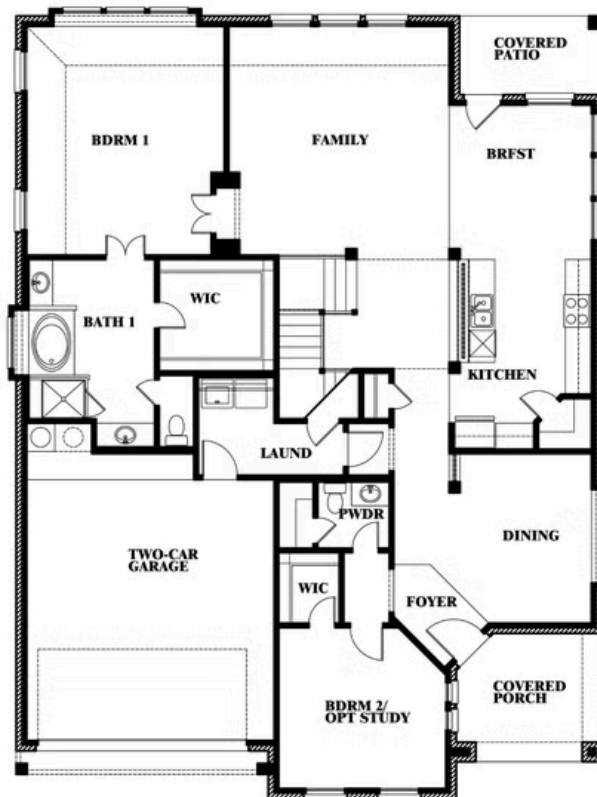

Magnolia II

SONOMA VERDE

1136 VIA TOSCANA LANE, ROCKWALL, TX 75032

MAGNOLIA II FLOOR PLAN

Magnolia II

This brochure is for general informational purposes and is to be used as a guide only. Changes may be made during the development process and floorplans, dimensions, fixtures, fittings, finishes and specifications are subject to change without notice. Window placement, balcony configuration, wardrobe sizes and living areas may vary slightly within each plan type. EQUAL HOUSING OPPORTUNITY