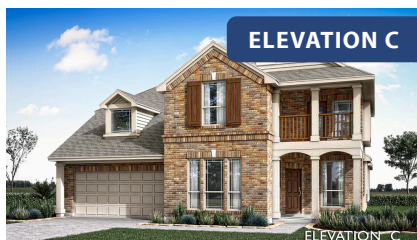

# Magnolia II

HOMES FROM  
**\$519,990**

CLASSIC SERIES

**SONOMA VERDE**

1136 VIA TOSCANA LANE, ROCKWALL, TX 75032

**3,430**  
SQUARE FEET

**4**  
BEDROOMS

**2.5**  
BATHROOMS

**2**  
CAR GARAGE