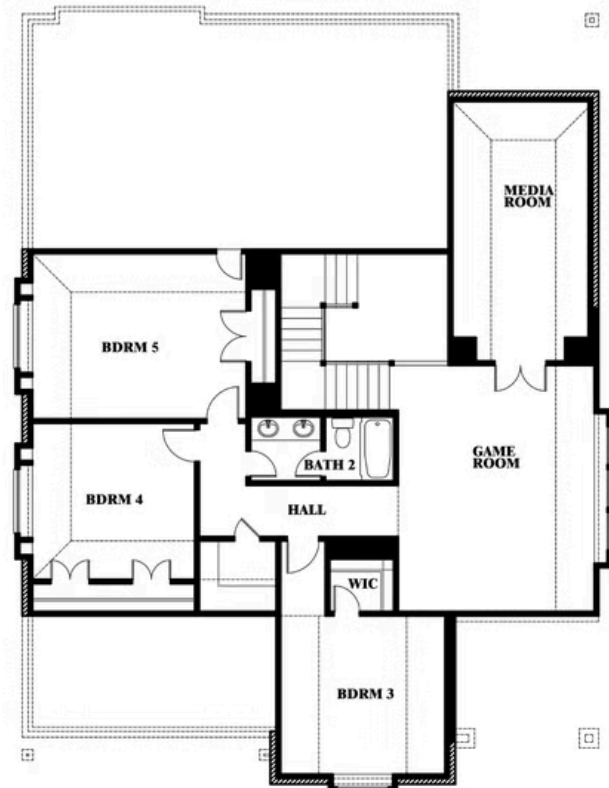

Magnolia II

SONOMA VERDE

1136 VIA TOSCANA LANE, ROCKWALL, TX 75032

MAGNOLIA II FLOOR PLAN

Magnolia II

This brochure is for general informational purposes and is to be used as a guide only. Changes may be made during the development process and floorplans, dimensions, fixtures, fittings, finishes and specifications are subject to change without notice. Window placement, balcony configuration, wardrobe sizes and living areas may vary slightly within each plan type. EQUAL HOUSING OPPORTUNITY