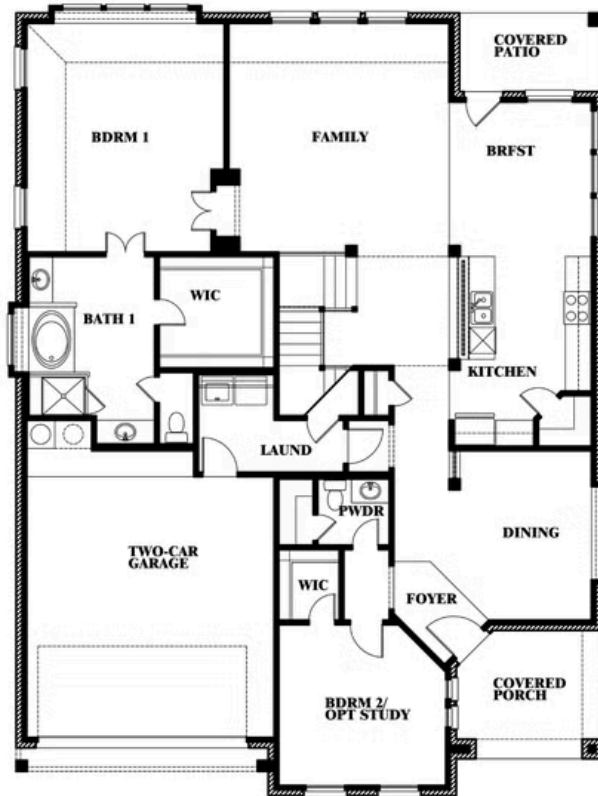

Magnolia II

SONOMA VERDE

1136 VIA TOSCANA LANE, ROCKWALL, TX 75032

MAGNOLIA II FLOOR PLAN

Magnolia II

This brochure is for general informational purposes and is to be used as a guide only. Changes may be made during the development process and floorplans, dimensions, fixtures, fittings, finishes and specifications are subject to change without notice. Window placement, balcony configuration, wardrobe sizes and living areas may vary slightly within each plan type. EQUAL HOUSING OPPORTUNITY