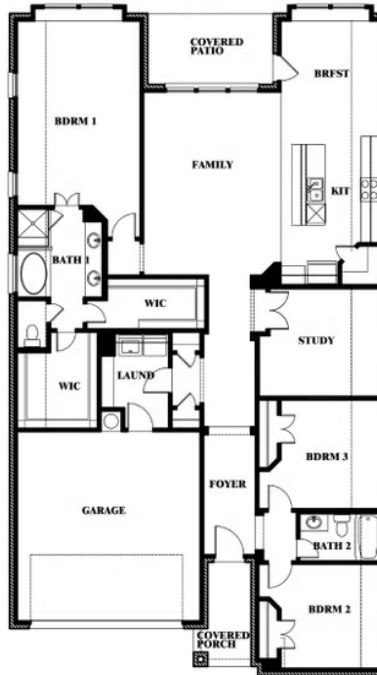

Jasmine

SONOMA VERDE

1136 VIA TOSCANA LANE, ROCKWALL, TX 75032

JASMINE FLOOR PLAN WITH OPTIONAL STUDY

Jasmine
Opt. Study at Bed 4