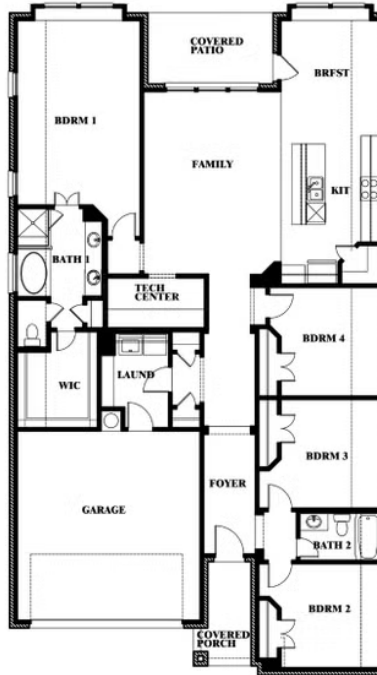

Jasmine

SONOMA VERDE

1136 VIA TOSCANA LANE, ROCKWALL, TX 75032

JASMINE FLOOR PLAN WITH OPTIONAL TECH CENTER

Jasmine Opt. Tech Center at Closet