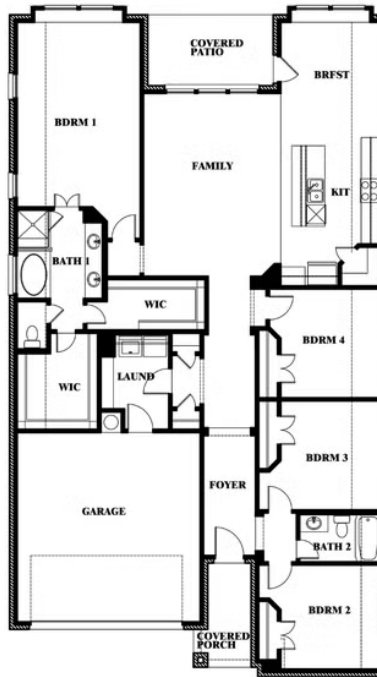

Jasmine

JASMINE FLOOR PLAN

SONOMA VERDE

1136 VIA TOSCANA LANE, ROCKWALL, TX 75032

Jasmine