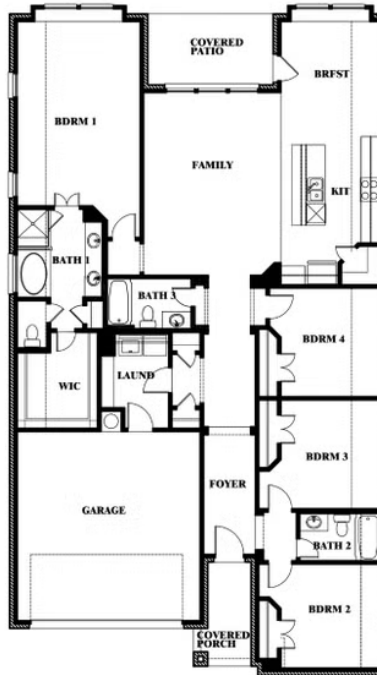

Jasmine

SONOMA VERDE

1136 VIA TOSCANA LANE, ROCKWALL, TX 75032

JASMINE FLOOR PLAN WITH OPTIONAL BATH 3

Jasmine Opt. Bath 3 at Closet