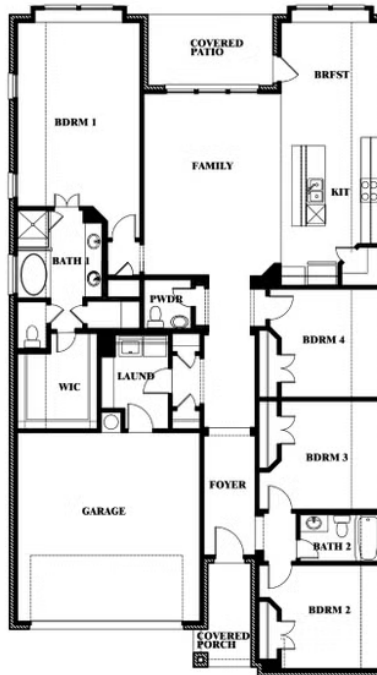

Jasmine

SONOMA VERDE

1136 VIA TOSCANA LANE, ROCKWALL, TX 75032

JASMINE FLOOR PLAN WITH OPTIONAL POWDER

Jasmine Opt. Powder at Closet