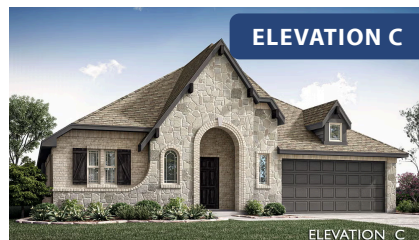

Hawthorne

HOMES FROM
\$448,990

CLASSIC SERIES

SONOMA VERDE

1136 VIA TOSCANA LANE, ROCKWALL, TX 75032

2,235
SQUARE FEET

4
BEDROOMS

2.0
BATHROOMS

2
CAR GARAGE

ELEVATION A

ELEVATION B

ELEVATION B

ELEVATION C

ELEVATION C

Hawthorne

SONOMA VERDE

1136 VIA TOSCANA LANE, ROCKWALL, TX 75032

Hawthorne

This brochure is for general informational purposes and is to be used as a guide only. Changes may be made during the development process and floorplans, dimensions, fixtures, fittings, finishes and specifications are subject to change without notice. Window placement, balcony configuration, wardrobe sizes and living areas may vary slightly within each plan type. EQUAL HOUSING OPPORTUNITY