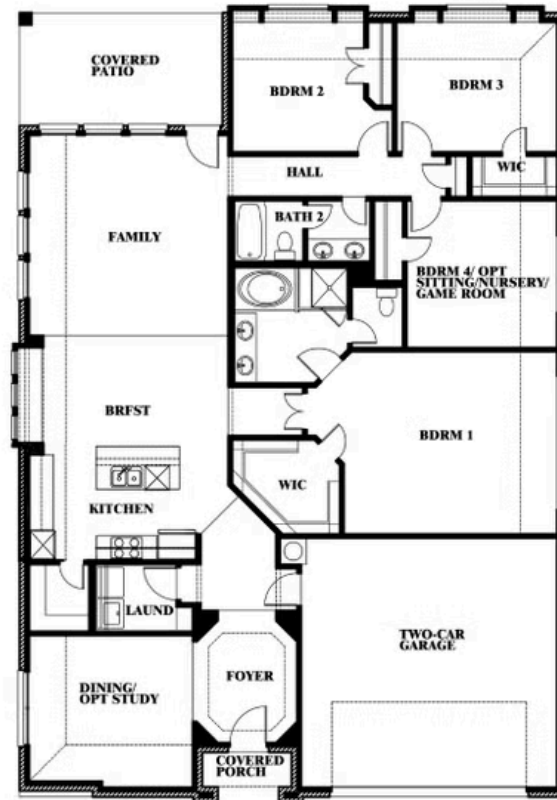

1136 VIA TOSCANA LANE, ROCKWALL, TX 75032

Hawthorne

This brochure is for general informational purposes and is to be used as a guide only. Changes may be made during the development process and floorplans, dimensions, fixtures, fittings, finishes and specifications are subject to change without notice. Window placement, balcony configuration, wardrobe sizes and living areas may vary slightly within each plan type. EQUAL HOUSING OPPORTUNITY

Hawthorne

SONOMA VERDE

1136 VIA TOSCANA LANE, ROCKWALL, TX 75032

Hawthorne Opt. Deluxe Kitchen

This brochure is for general informational purposes and is to be used as a guide only. Changes may be made during the development process and floorplans, dimensions, fixtures, fittings, finishes and specifications are subject to change without notice. Window placement, balcony configuration, wardrobe sizes and living areas may vary slightly within each plan type. EQUAL HOUSING OPPORTUNITY