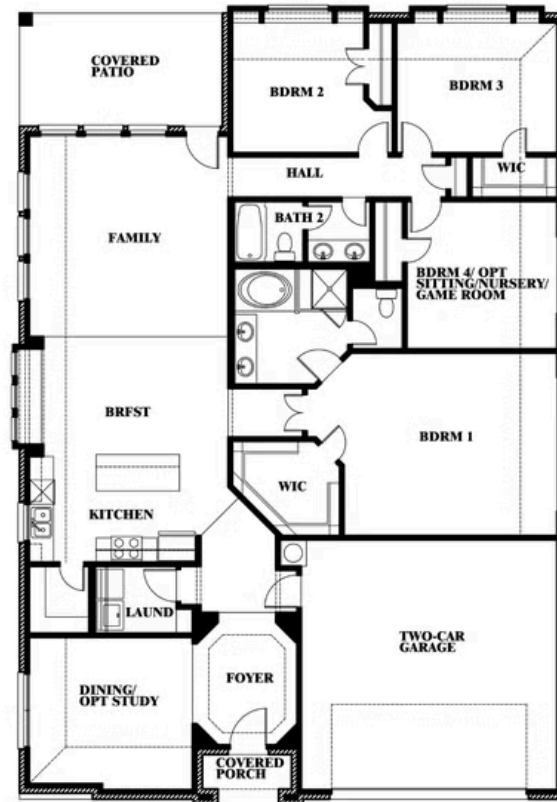

Hawthorne

HOMES FROM
\$448,990

CLASSIC SERIES

SONOMA VERDE

1136 VIA TOSCANA LANE, ROCKWALL, TX 75032

2,235
SQUARE FEET

4
BEDROOMS

2.0
BATHROOMS

2
CAR GARAGE

ELEVATION A

ELEVATION B

ELEVATION B

ELEVATION C

ELEVATION C

Hawthorne

SONOMA VERDE

1136 VIA TOSCANA LANE, ROCKWALL, TX 75032

Hawthorne

This brochure is for general informational purposes and is to be used as a guide only. Changes may be made during the development process and floorplans, dimensions, fixtures, fittings, finishes and specifications are subject to change without notice. Window placement, balcony configuration, wardrobe sizes and living areas may vary slightly within each plan type. EQUAL HOUSING OPPORTUNITY