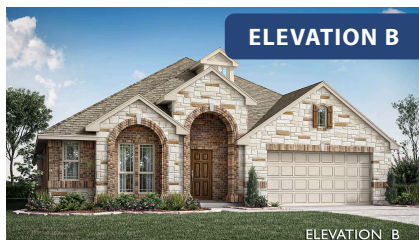

Hawthorne

HOMES FROM
\$448,990

CLASSIC SERIES

SONOMA VERDE

1136 VIA TOSCANA LANE, ROCKWALL, TX 75032

2,235
SQUARE FEET

4
BEDROOMS

2.0
BATHROOMS

2
CAR GARAGE

ELEVATION A

ELEVATION B

ELEVATION B

ELEVATION C

ELEVATION C

Hawthorne

SONOMA VERDE

1136 VIA TOSCANA LANE, ROCKWALL, TX 75032

Hawthorne

This brochure is for general informational purposes and is to be used as a guide only. Changes may be made during the development process and floorplans, dimensions, fixtures, fittings, finishes and specifications are subject to change without notice. Window placement, balcony configuration, wardrobe sizes and living areas may vary slightly within each plan type. EQUAL HOUSING OPPORTUNITY