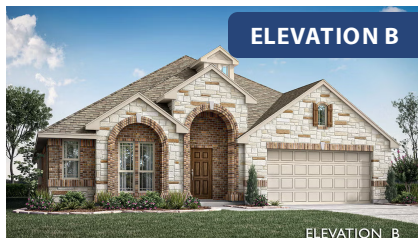

## SONOMA VERDE

1136 VIA TOSCANA LANE, ROCKWALL, TX 75032

HOMES FROM

**\$448,990**

**2,235**  
SQUARE FEET

**4**  
BEDROOMS

**2.0**  
BATHROOMS

**2**  
CAR GARAGE

**ELEVATION A**

**ELEVATION B**

ELEVATION B

**ELEVATION C**

ELEVATION C