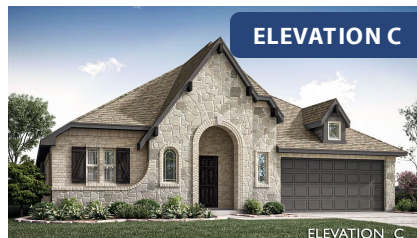

## SONOMA VERDE

1136 VIA TOSCANA LANE, ROCKWALL, TX 75032

HOMES FROM

**\$448,990**

**2,235**  
SQUARE FEET

**4**  
BEDROOMS

**2.0**  
BATHROOMS

**2**  
CAR GARAGE

**ELEVATION A**

**ELEVATION B**

ELEVATION B

**ELEVATION C**

ELEVATION C