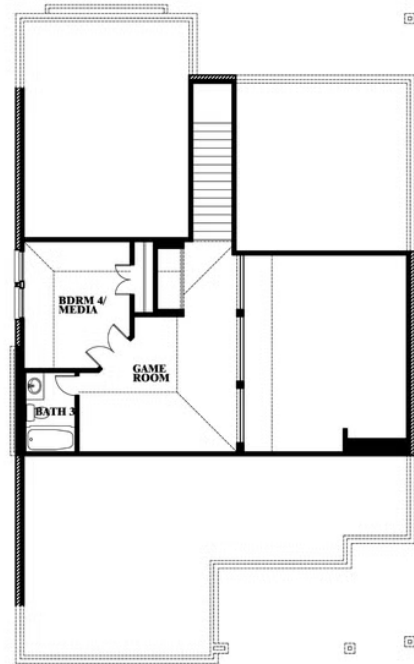

Dogwood III

SONOMA VERDE

1136 VIA TOSCANA LANE, ROCKWALL, TX 75032

Dogwood III