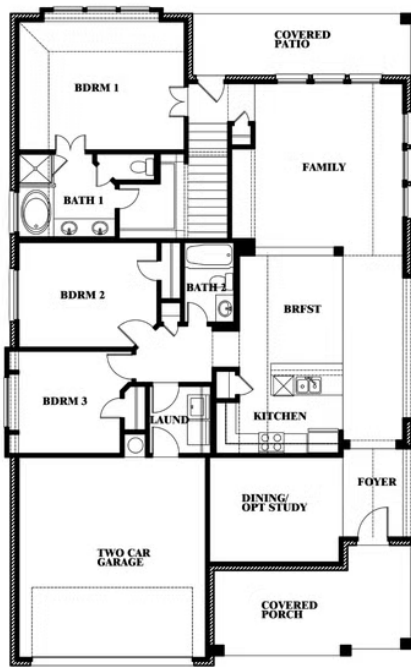

Dogwood III

SONOMA VERDE

1136 VIA TOSCANA LANE, ROCKWALL, TX 75032

Dogwood III