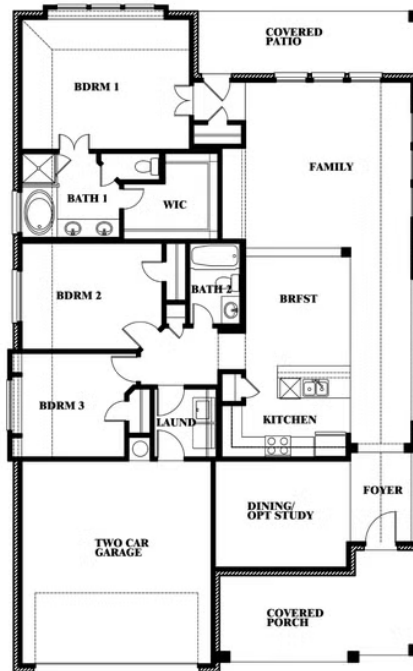

Dogwood

SONOMA VERDE

1136 VIA TOSCANA LANE, ROCKWALL, TX 75032

Dogwood