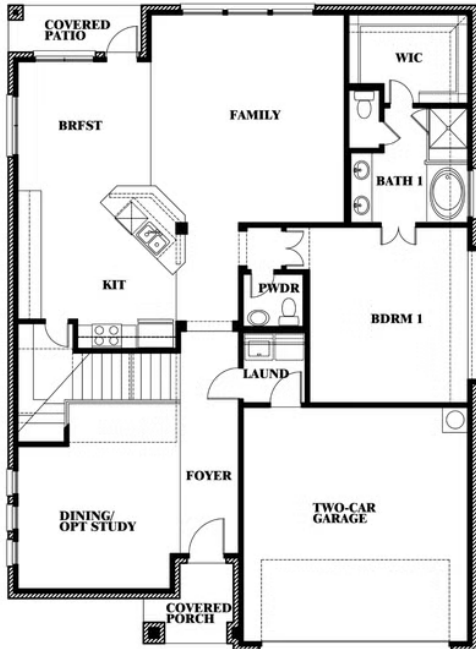

Dewberry III

SONOMA VERDE

1136 VIA TOSCANA LANE, ROCKWALL, TX 75032

DEWBERRY III FLOOR PLAN

Dewberry III