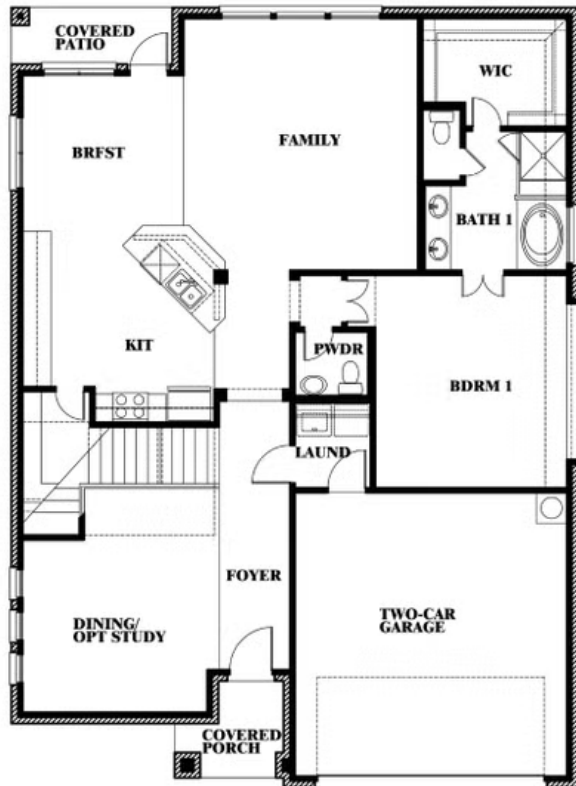

Dewberry III

HOMES FROM
\$510,990

CLASSIC SERIES

SONOMA VERDE

1136 VIA TOSCANA LANE, ROCKWALL, TX 75032

3,261
SQUARE FEET

5
BEDROOMS

3.5
BATHROOMS

2
CAR GARAGE

Dewberry III

SONOMA VERDE

1136 VIA TOSCANA LANE, ROCKWALL, TX 75032

DEWBERRY III FLOOR PLAN

Dewberry III

This brochure is for general informational purposes and is to be used as a guide only. Changes may be made during the development process and floor plans, dimensions, fixtures, fittings, finishes and specifications are subject to change without notice. Window placement, balcony configuration, wardrobe sizes and living areas may vary slightly within each plan type. EQUAL HOUSING OPPORTUNITY.