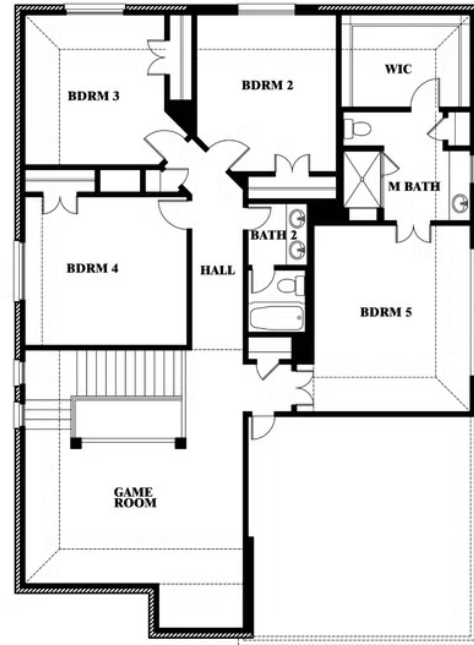

Dewberry III

SONOMA VERDE

1136 VIA TOSCANA LANE, ROCKWALL, TX 75032

DEWBERRY III FLOOR PLAN

Dewberry III