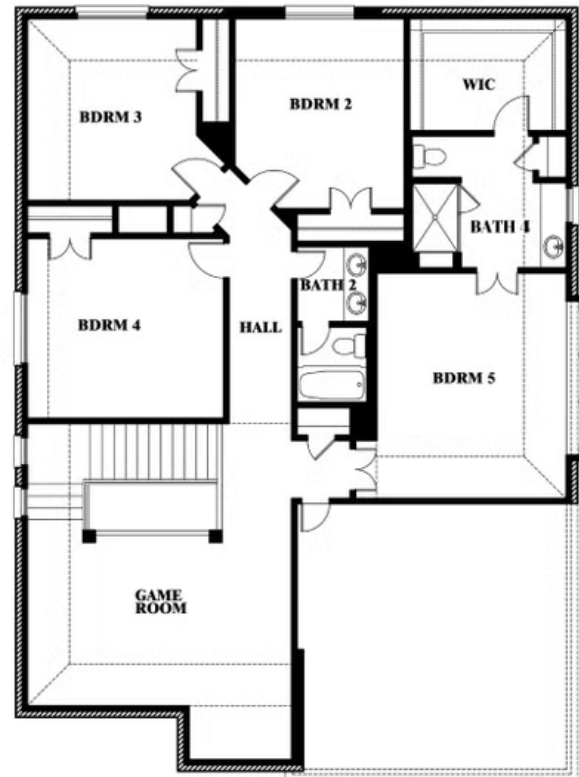

Dewberry III

HOMES FROM
\$510,990

CLASSIC SERIES

SONOMA VERDE

1136 VIA TOSCANA LANE, ROCKWALL, TX 75032

3,261
SQUARE FEET

5
BEDROOMS

3.5
BATHROOMS

2
CAR GARAGE

Dewberry III

SONOMA VERDE

1136 VIA TOSCANA LANE, ROCKWALL, TX 75032

DEWBERRY III FLOOR PLAN

Dewberry III

This brochure is for general informational purposes and is to be used as a guide only. Changes may be made during the development process and floor plans, dimensions, fixtures, fittings, finishes and specifications are subject to change without notice. Window placement, balcony configuration, wardrobe sizes and living areas may vary slightly within each plan type. EQUAL HOUSING OPPORTUNITY.