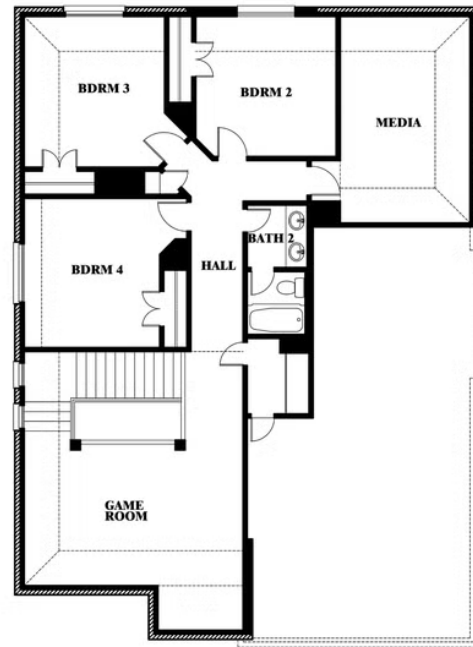

Dewberry II

SONOMA VERDE

1136 VIA TOSCANA LANE, ROCKWALL, TX 75032

Dewberry II