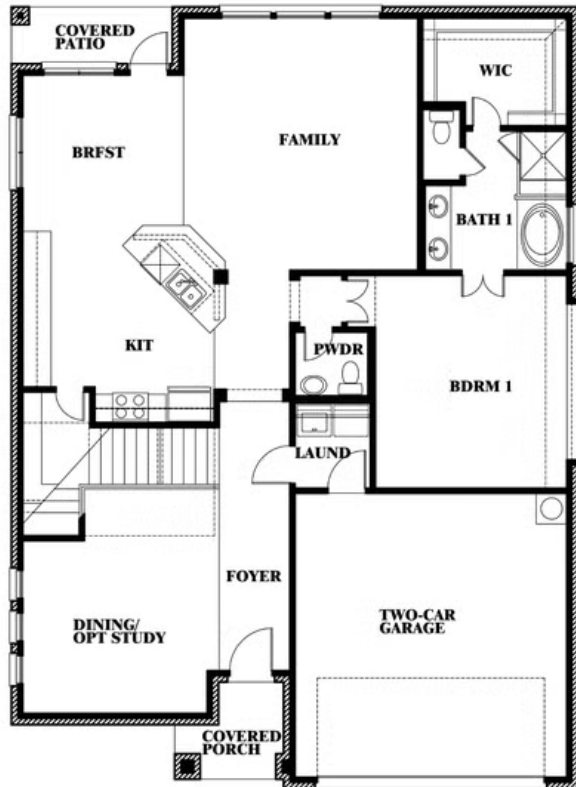

Dewberry

HOMES FROM
\$481,990

CLASSIC SERIES

SONOMA VERDE

1136 VIA TOSCANA LANE, ROCKWALL, TX 75032

2,820
SQUARE FEET

4
BEDROOMS

2.5
BATHROOMS

2
CAR GARAGE

ELEVATION C

ELEVATION AS

ELEVATION A

ELEVATION CS

ELEVATION D

Document generated Nov 21, 2024. Prices, plans, square footage, features and materials are subject to change at any time without notice and vary among communities. Listed prices are for informational purposes only, are not binding, and do not create any contractual obligation(s). The price of any home is dependent on numerous factors, all of which are unique to a specific home, and is not guaranteed until specified in a binding contract. Pricing of elevations and additional optional beds/baths vary per plan. Some plans require a premium homesite. Please ask the Community Manager for details. Renderings of homes are artist concepts and may not reflect exact colors and materials.

Dewberry

SONOMA VERDE

1136 VIA TOSCANA LANE, ROCKWALL, TX 75032

Dewberry

This brochure is for general informational purposes and is to be used as a guide only. Changes may be made during the development process and floorplans, dimensions, fixtures, fittings, finishes and specifications are subject to change without notice. Window placement, balcony configuration, wardrobe sizes and living areas may vary slightly within each plan type. EQUAL HOUSING OPPORTUNITY