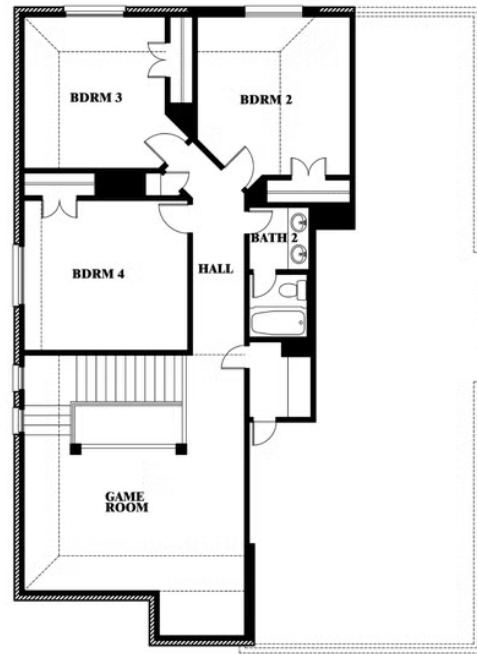

Dewberry

SONOMA VERDE

1136 VIA TOSCANA LANE, ROCKWALL, TX 75032

Dewberry