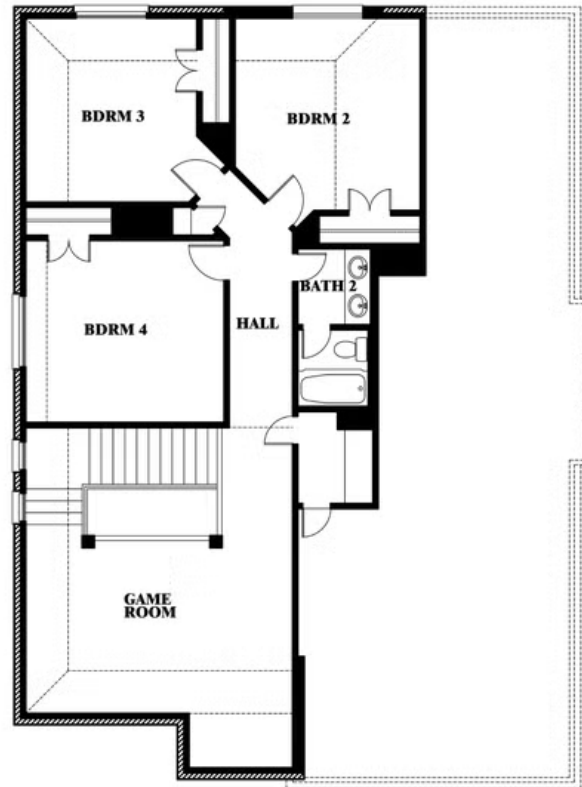

Dewberry

HOMES FROM
\$481,990

CLASSIC SERIES

SONOMA VERDE

1136 VIA TOSCANA LANE, ROCKWALL, TX 75032

2,820
SQUARE FEET

4
BEDROOMS

2.5
BATHROOMS

2
CAR GARAGE

ELEVATION C

ELEVATION AS

ELEVATION A

ELEVATION CS

ELEVATION D

Document generated Nov 21, 2024. Prices, plans, square footage, features and materials are subject to change at any time without notice and vary among communities. Listed prices are for informational purposes only, are not binding, and do not create any contractual obligation(s). The price of any home is dependent on numerous factors, all of which are unique to a specific home, and is not guaranteed until specified in a binding contract. Pricing of elevations and additional optional beds/baths vary per plan. Some plans require a premium homesite. Please ask the Community Manager for details. Renderings of homes are artist concepts and may not reflect exact colors and materials.

Dewberry

SONOMA VERDE

1136 VIA TOSCANA LANE, ROCKWALL, TX 75032

Dewberry

This brochure is for general informational purposes and is to be used as a guide only. Changes may be made during the development process and floorplans, dimensions, fixtures, fittings, finishes and specifications are subject to change without notice. Window placement, balcony configuration, wardrobe sizes and living areas may vary slightly within each plan type. EQUAL HOUSING OPPORTUNITY