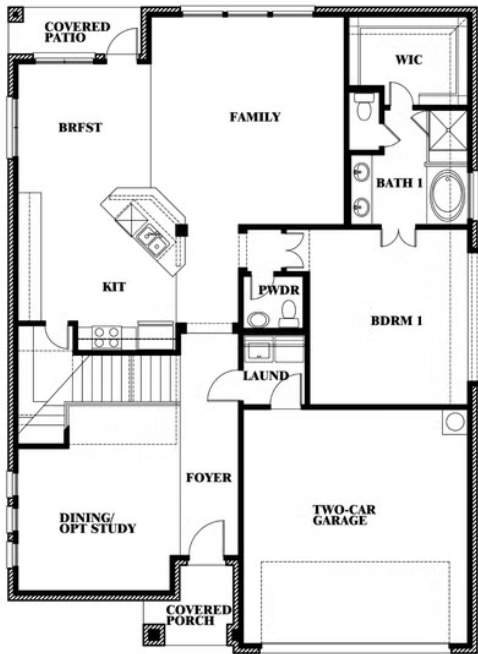

Dewberry

SONOMA VERDE

1136 VIA TOSCANA LANE, ROCKWALL, TX 75032

Dewberry