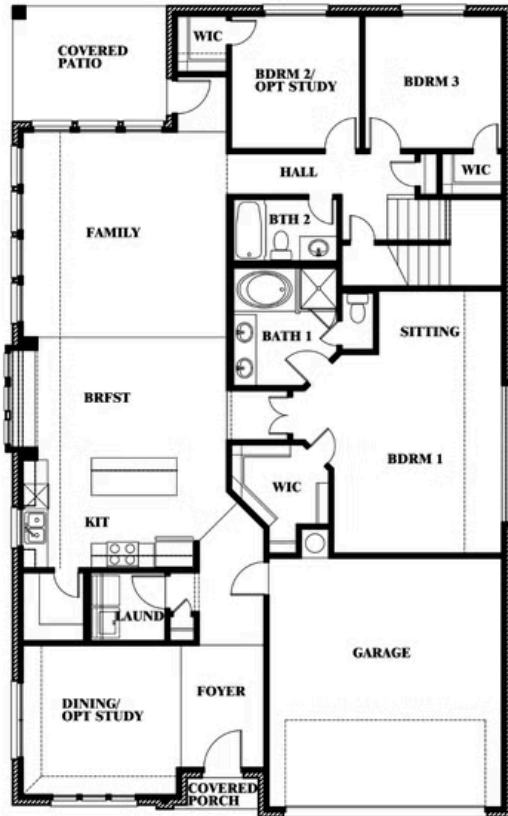

2
CAR GARAGE

ELEVATION F

ELEVATION B

ELEVATION B

ELEVATION C

ELEVATION C

ELEVATION D

ELEVATION D

ELEVATION E

ELEVATION E

Cypress II

SONOMA VERDE

1136 VIA TOSCANA LANE, ROCKWALL, TX 75032

Cypress II

This brochure is for general informational purposes and is to be used as a guide only. Changes may be made during the development process and floorplans, dimensions, fixtures, fittings, finishes and specifications are subject to change without notice. Window placement, balcony configuration, wardrobe sizes and living areas may vary slightly within each plan type. EQUAL HOUSING OPPORTUNITY