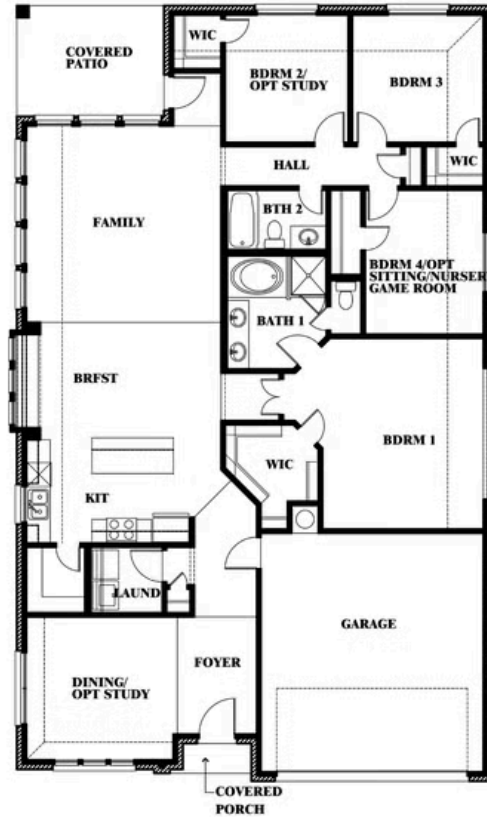

Cypress

CLASSIC SERIES

SONOMA VERDE

1136 VIA TOSCANA LANE, ROCKWALL, TX 75032

HOMES FROM
\$429,990

2,038
SQUARE FEET

4
BEDROOMS

2.0
BATHROOMS

2
CAR GARAGE

ELEVATION E

Document generated Dec 3, 2024. Prices, plans, square footage, features and materials are subject to change at any time without notice and vary among communities. Listed prices are for informational purposes only, are not binding, and do not create any contractual obligation(s). The price of any home is dependent on numerous factors, all of which are unique to a specific home, and is not guaranteed until specified in a binding contract. Pricing of elevations and additional optional beds/baths vary per plan. Some plans require a premium homesite. Please ask the Community Manager for details. Renderings of homes are artist concepts and may not reflect exact colors and materials.

Cypress

SONOMA VERDE

1136 VIA TOSCANA LANE, ROCKWALL, TX 75032

Cypress

This brochure is for general informational purposes and is to be used as a guide only. Changes may be made during the development process and floorplans, dimensions, fixtures, fittings, finishes and specifications are subject to change without notice. Window placement, balcony configuration, wardrobe sizes and living areas may vary slightly within each plan type. EQUAL HOUSING OPPORTUNITY