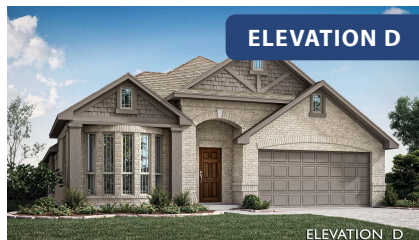

Cypress

CLASSIC SERIES

SONOMA VERDE

1136 VIA TOSCANA LANE, ROCKWALL, TX 75032

HOMES FROM
$429,990

2,038
SQUARE FEET

3
BEDROOMS

2.0
BATHROOMS

2
CAR GARAGE

Document generated Jan 21, 2025. Prices, plans, square footage, features and materials are subject to change at any time without notice and vary among communities. Listed prices are for informational purposes only, are not binding, and do not create any contractual obligation(s). The price of any home is dependent on numerous factors, all of which are unique to a specific home, and is not guaranteed until specified in a binding contract. Pricing of elevations and additional optional beds/baths vary per plan. Some plans require a premium homesite. Please ask the Community Manager for details. Renderings of homes are artist concepts and may not reflect exact colors and materials.