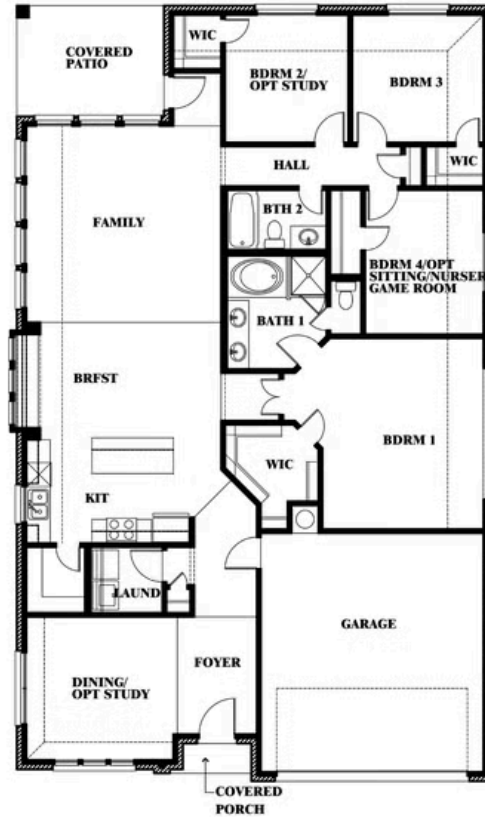

2
CAR GARAGE

ELEVATION E

Document generated Feb 22, 2025. Prices, plans, square footage, features and materials are subject to change at any time without notice and vary among communities. Listed prices are for informational purposes only, are not binding, and do not create any contractual obligation(s). The price of any home is dependent on numerous factors, all of which are unique to a specific home, and is not guaranteed until specified in a binding contract. Pricing of elevations and additional optional beds/baths vary per plan. Some plans require a premium homesite. Please ask the Community Manager for details. Renderings of homes are artist concepts and may not reflect exact colors and materials.

Cypress

SONOMA VERDE

1136 VIA TOSCANA LANE, ROCKWALL, TX 75032

Cypress

This brochure is for general informational purposes and is to be used as a guide only. Changes may be made during the development process and floorplans, dimensions, fixtures, fittings, finishes and specifications are subject to change without notice. Window placement, balcony configuration, wardrobe sizes and living areas may vary slightly within each plan type. EQUAL HOUSING OPPORTUNITY