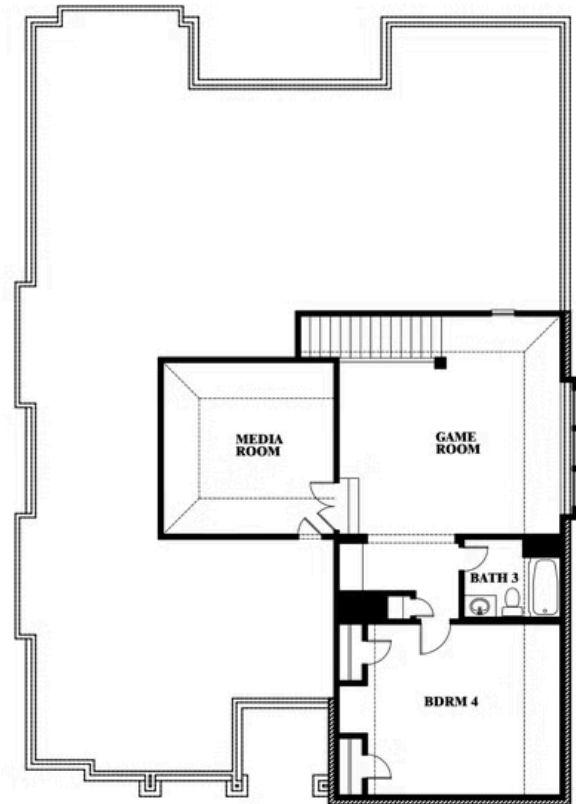

Carolina IV

HOMES FROM
\$515,990

CLASSIC SERIES

SONOMA VERDE

1136 VIA TOSCANA LANE, ROCKWALL, TX 75032

3,280
SQUARE FEET

4
BEDROOMS

3.0
BATHROOMS

2
CAR GARAGE

ELEVATION D

ELEVATION A

ELEVATION A

ELEVATION AS

ELEVATION AS

ELEVATION C

ELEVATION C

ELEVATION E

ELEVATION E

ELEVATION F

ELEVATION F

Carolina IV

SONOMA VERDE

1136 VIA TOSCANA LANE, ROCKWALL, TX 75032

Carolina IV

This brochure is for general informational purposes and is to be used as a guide only. Changes may be made during the development process and floorplans, dimensions, fixtures, fittings, finishes and specifications are subject to change without notice. Window placement, balcony configuration, wardrobe sizes and living areas may vary slightly within each plan type. EQUAL HOUSING OPPORTUNITY