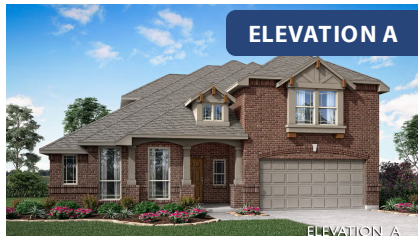

Carolina IV

HOMES FROM
\$530,990

CLASSIC SERIES

SONOMA VERDE

1136 VIA TOSCANA LANE, ROCKWALL, TX 75032

3,280
SQUARE FEET

4
BEDROOMS

3.0
BATHROOMS

2
CAR GARAGE

ELEVATION D

ELEVATION A

ELEVATION A

ELEVATION AS

ELEVATION AS

ELEVATION C

ELEVATION C

Carolina IV

SONOMA VERDE

1136 VIA TOSCANA LANE, ROCKWALL, TX 75032

Carolina IV

This brochure is for general informational purposes and is to be used as a guide only. Changes may be made during the development process and floorplans, dimensions, fixtures, fittings, finishes and specifications are subject to change without notice. Window placement, balcony configuration, wardrobe sizes and living areas may vary slightly within each plan type. EQUAL HOUSING OPPORTUNITY