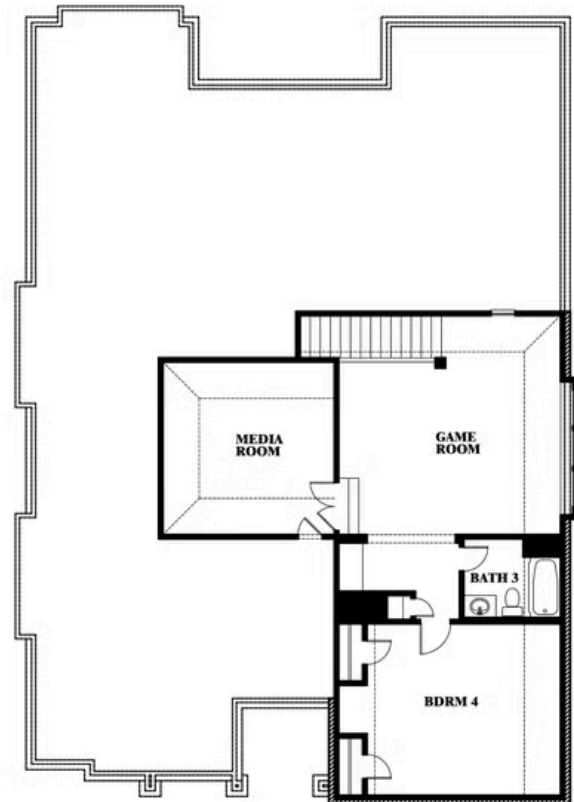

2
CAR GARAGE

ELEVATION D

ELEVATION A

ELEVATION A

ELEVATION AS

ELEVATION AS

ELEVATION C

ELEVATION C

ELEVATION E

ELEVATION E

ELEVATION F

ELEVATION F

Carolina IV

SONOMA VERDE

1136 VIA TOSCANA LANE, ROCKWALL, TX 75032

Carolina IV

This brochure is for general informational purposes and is to be used as a guide only. Changes may be made during the development process and floorplans, dimensions, fixtures, fittings, finishes and specifications are subject to change without notice. Window placement, balcony configuration, wardrobe sizes and living areas may vary slightly within each plan type. EQUAL HOUSING OPPORTUNITY