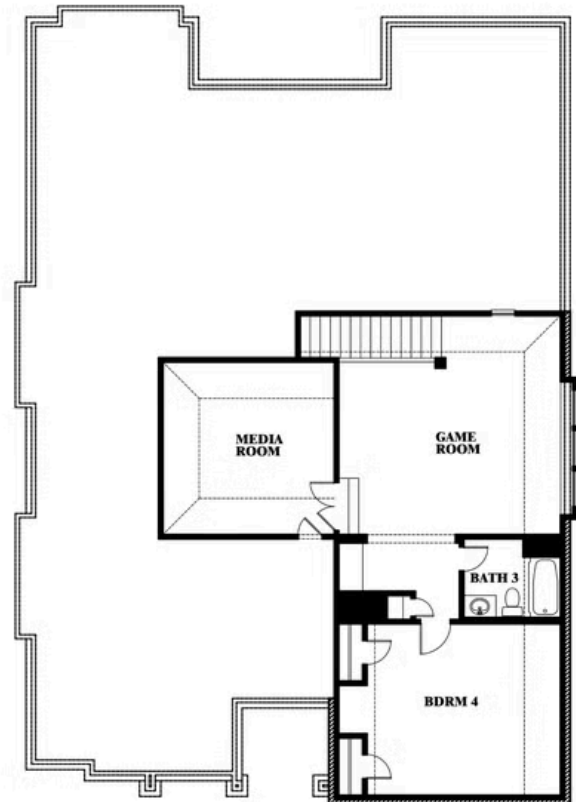

Carolina IV

HOMES FROM
\$515,990

CLASSIC SERIES

SONOMA VERDE

1136 VIA TOSCANA LANE, ROCKWALL, TX 75032

3,280
SQUARE FEET

4
BEDROOMS

3.0
BATHROOMS

2
CAR GARAGE

ELEVATION D

ELEVATION A

ELEVATION A

ELEVATION AS

ELEVATION AS

ELEVATION C

ELEVATION C

Carolina IV

SONOMA VERDE

1136 VIA TOSCANA LANE, ROCKWALL, TX 75032

Carolina IV

This brochure is for general informational purposes and is to be used as a guide only. Changes may be made during the development process and floorplans, dimensions, fixtures, fittings, finishes and specifications are subject to change without notice. Window placement, balcony configuration, wardrobe sizes and living areas may vary slightly within each plan type. EQUAL HOUSING OPPORTUNITY