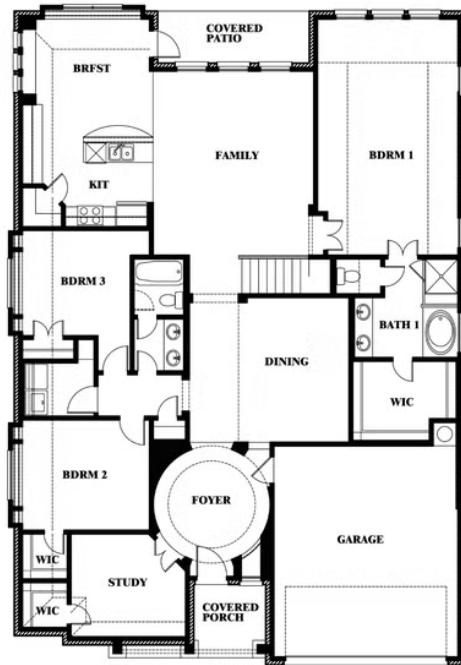

Carolina IV

SONOMA VERDE

1136 VIA TOSCANA LANE, ROCKWALL, TX 75032

Carolina IV