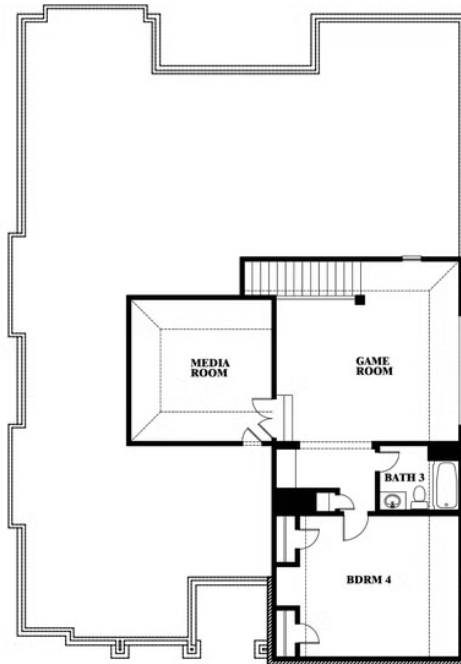

Carolina IV

SONOMA VERDE

1136 VIA TOSCANA LANE, ROCKWALL, TX 75032

Carolina IV