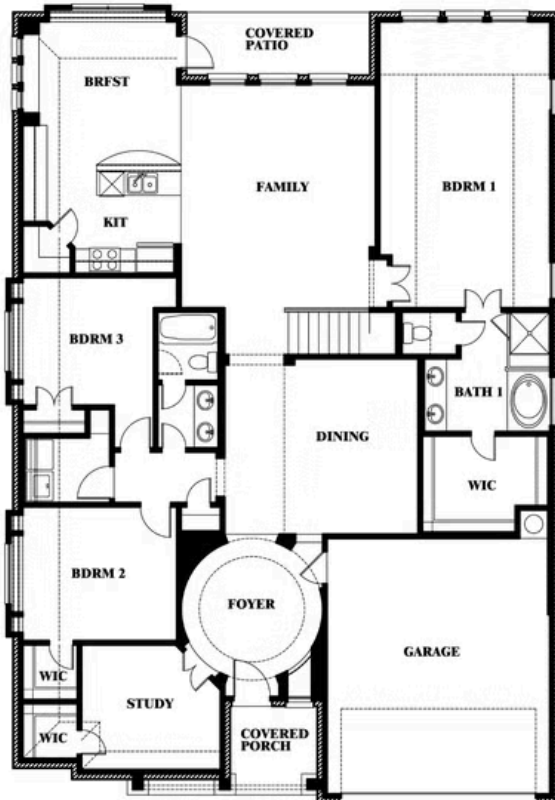

Carolina IV

HOMES FROM
\$515,990

CLASSIC SERIES

SONOMA VERDE

1136 VIA TOSCANA LANE, ROCKWALL, TX 75032

3,280
SQUARE FEET

4
BEDROOMS

3.0
BATHROOMS

2
CAR GARAGE

ELEVATION D

ELEVATION A

ELEVATION A

ELEVATION AS

ELEVATION AS

ELEVATION C

ELEVATION C

Carolina IV

SONOMA VERDE

1136 VIA TOSCANA LANE, ROCKWALL, TX 75032

Carolina IV

This brochure is for general informational purposes and is to be used as a guide only. Changes may be made during the development process and floorplans, dimensions, fixtures, fittings, finishes and specifications are subject to change without notice. Window placement, balcony configuration, wardrobe sizes and living areas may vary slightly within each plan type. EQUAL HOUSING OPPORTUNITY