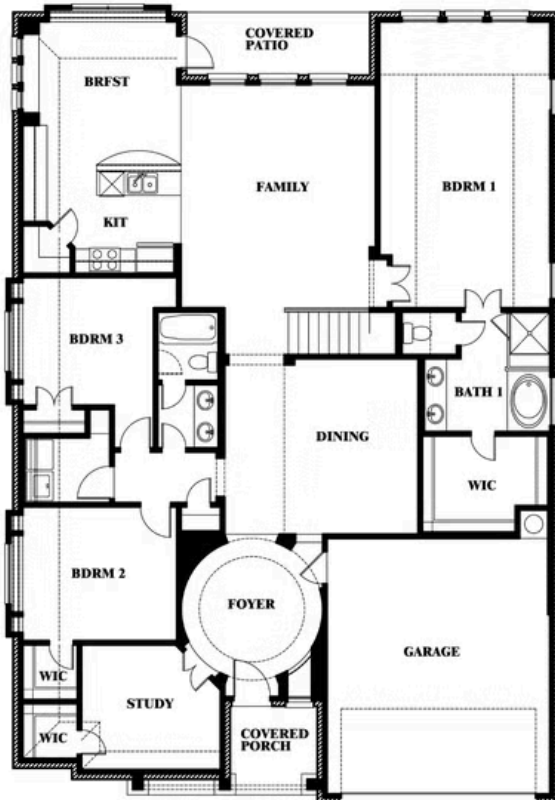

Carolina IV

HOMES FROM
\$515,990

CLASSIC SERIES

SONOMA VERDE

1136 VIA TOSCANA LANE, ROCKWALL, TX 75032

3,280
SQUARE FEET

4
BEDROOMS

3.0
BATHROOMS

2
CAR GARAGE

ELEVATION D

ELEVATION A

ELEVATION A

ELEVATION AS

ELEVATION AS

ELEVATION C

ELEVATION C

ELEVATION E

ELEVATION E

ELEVATION F

ELEVATION F

Carolina IV

SONOMA VERDE

1136 VIA TOSCANA LANE, ROCKWALL, TX 75032

Carolina IV

This brochure is for general informational purposes and is to be used as a guide only. Changes may be made during the development process and floorplans, dimensions, fixtures, fittings, finishes and specifications are subject to change without notice. Window placement, balcony configuration, wardrobe sizes and living areas may vary slightly within each plan type. EQUAL HOUSING OPPORTUNITY