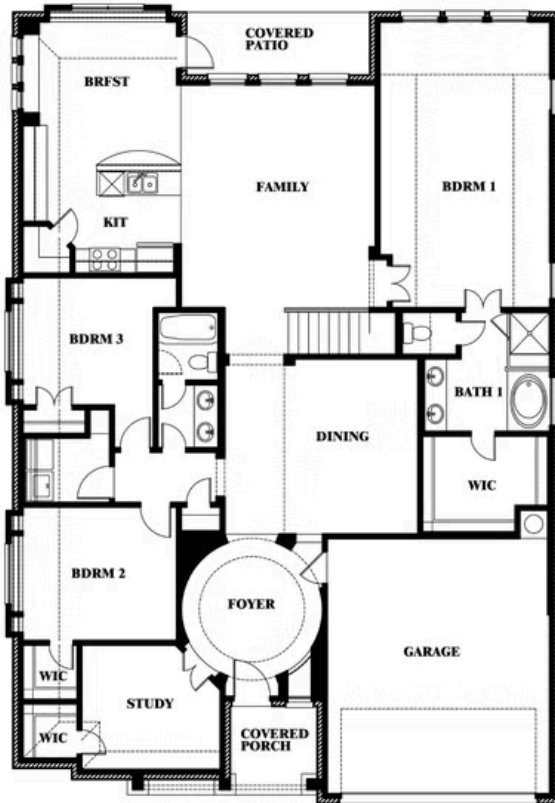

Carolina IV

HOMES FROM
\$515,990

CLASSIC SERIES

SONOMA VERDE

1136 VIA TOSCANA LANE, ROCKWALL, TX 75032

3,280
SQUARE FEET

4
BEDROOMS

3.0
BATHROOMS

2
CAR GARAGE

ELEVATION D

ELEVATION A

ELEVATION A

ELEVATION AS

ELEVATION AS

ELEVATION C

ELEVATION C

ELEVATION E

ELEVATION E

ELEVATION F

ELEVATION F

Carolina IV

SONOMA VERDE

1136 VIA TOSCANA LANE, ROCKWALL, TX 75032

Carolina IV

This brochure is for general informational purposes and is to be used as a guide only. Changes may be made during the development process and floorplans, dimensions, fixtures, fittings, finishes and specifications are subject to change without notice. Window placement, balcony configuration, wardrobe sizes and living areas may vary slightly within each plan type. EQUAL HOUSING OPPORTUNITY