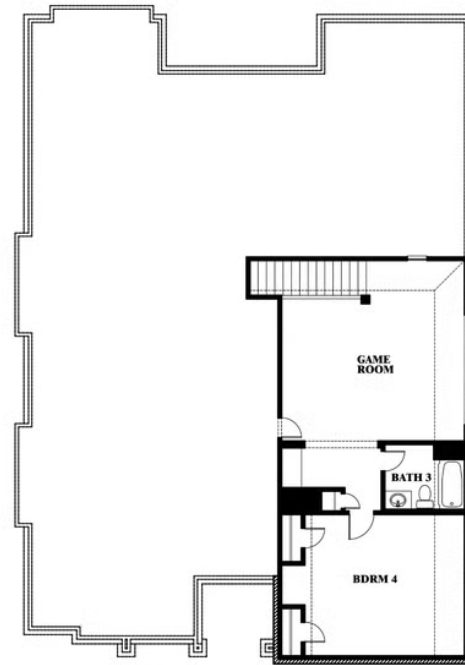

Carolina III

SONOMA VERDE

1136 VIA TOSCANA LANE, ROCKWALL, TX 75032

Carolina III