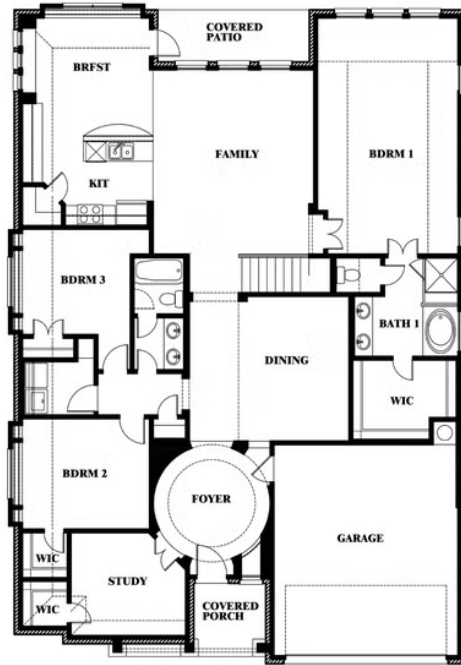

Carolina III

SONOMA VERDE

1136 VIA TOSCANA LANE, ROCKWALL, TX 75032

Carolina III