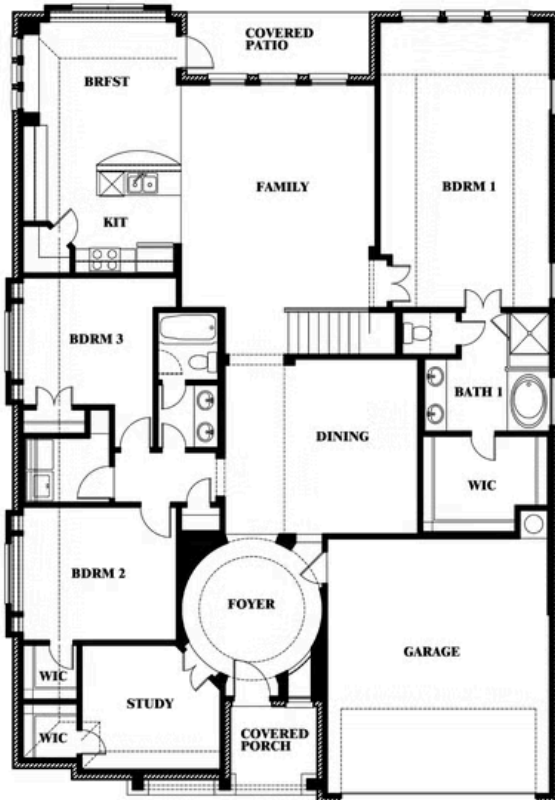

This brochure is for general informational purposes and is to be used as a guide only. Changes may be made during the development process and floorplans, dimensions, fixtures, fittings, finishes and specifications are subject to change without notice. Window placement, balcony configuration, wardrobe sizes and living areas may vary slightly within each plan type. EQUAL HOUSING OPPORTUNITY

Carolina II

SONOMA VERDE

1136 VIA TOSCANA LANE, ROCKWALL, TX 75032

Carolina II with Media Room

This brochure is for general informational purposes and is to be used as a guide only. Changes may be made during the development process and floorplans, dimensions, fixtures, fittings, finishes and specifications are subject to change without notice. Window placement, balcony configuration, wardrobe sizes and living areas may vary slightly within each plan type. EQUAL HOUSING OPPORTUNITY