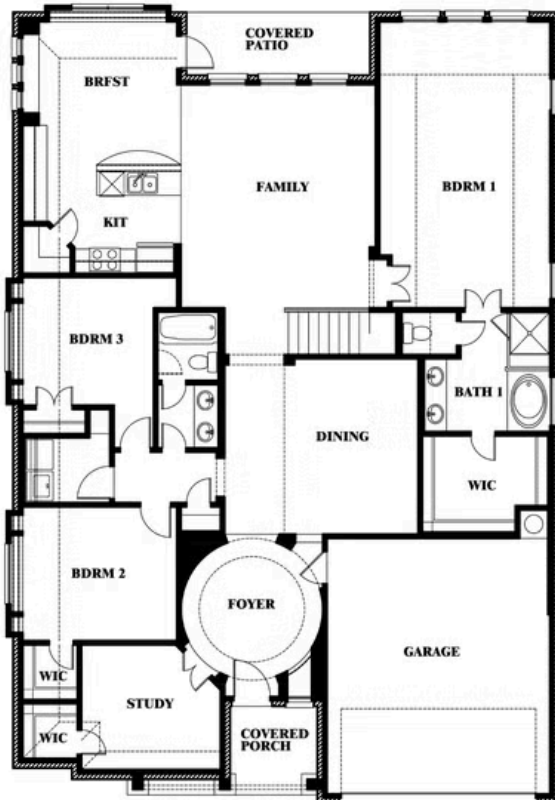

Carolina II

HOMES FROM
\$485,990

CLASSIC SERIES

SONOMA VERDE

1136 VIA TOSCANA LANE, ROCKWALL, TX 75032

2,771
SQUARE FEET

3
BEDROOMS

3.0
BATHROOMS

2
CAR GARAGE

ELEVATION D

ELEVATION A

ELEVATION A

ELEVATION AS

ELEVATION AS

ELEVATION C

ELEVATION C

ELEVATION E

ELEVATION E

ELEVATION F

ELEVATION F

Carolina II

SONOMA VERDE

1136 VIA TOSCANA LANE, ROCKWALL, TX 75032

Carolina II

This brochure is for general informational purposes and is to be used as a guide only. Changes may be made during the development process and floorplans, dimensions, fixtures, fittings, finishes and specifications are subject to change without notice. Window placement, balcony configuration, wardrobe sizes and living areas may vary slightly within each plan type. EQUAL HOUSING OPPORTUNITY