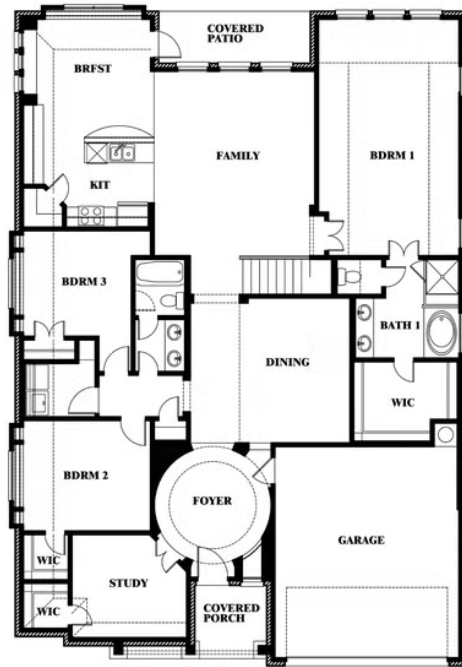

Carolina II

SONOMA VERDE

1136 VIA TOSCANA LANE, ROCKWALL, TX 75032

Carolina II with Media Room