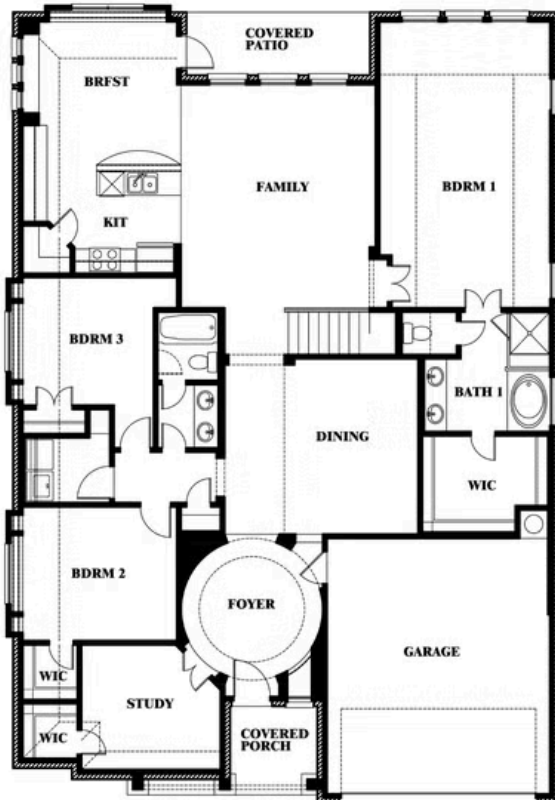

Carolina II

HOMES FROM
\$485,990

CLASSIC SERIES

SONOMA VERDE

1136 VIA TOSCANA LANE, ROCKWALL, TX 75032

2,771
SQUARE FEET

3
BEDROOMS

3.0
BATHROOMS

2
CAR GARAGE

ELEVATION D

ELEVATION A

ELEVATION A

ELEVATION AS

ELEVATION AS

ELEVATION C

ELEVATION C

Carolina II

SONOMA VERDE

1136 VIA TOSCANA LANE, ROCKWALL, TX 75032

Carolina II

This brochure is for general informational purposes and is to be used as a guide only. Changes may be made during the development process and floorplans, dimensions, fixtures, fittings, finishes and specifications are subject to change without notice. Window placement, balcony configuration, wardrobe sizes and living areas may vary slightly within each plan type. EQUAL HOUSING OPPORTUNITY