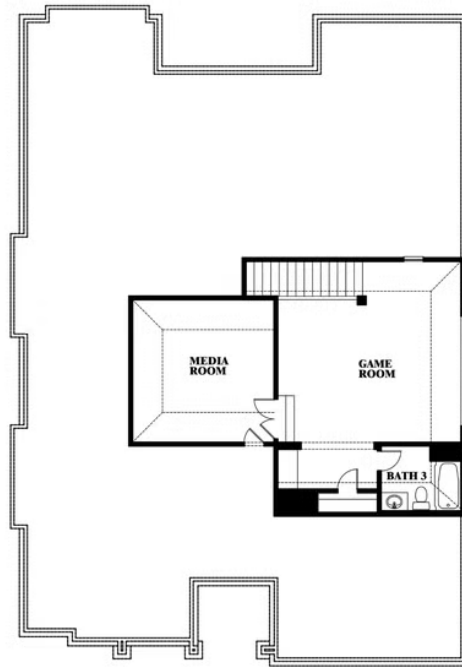

Carolina II

SONOMA VERDE

1136 VIA TOSCANA LANE, ROCKWALL, TX 75032

Carolina II with Media Room