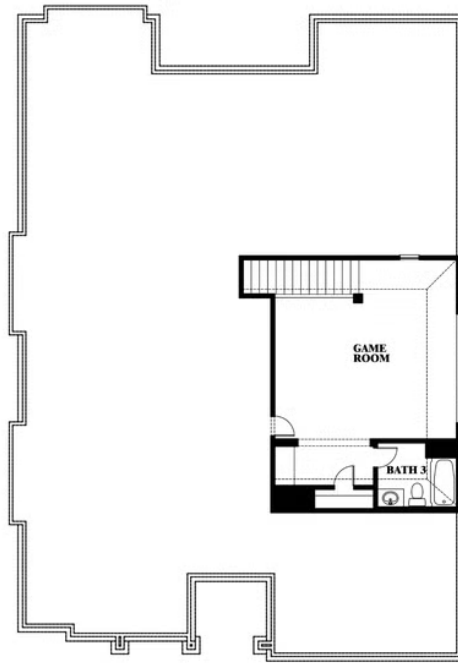

Carolina II

SONOMA VERDE

1136 VIA TOSCANA LANE, ROCKWALL, TX 75032

Carolina II