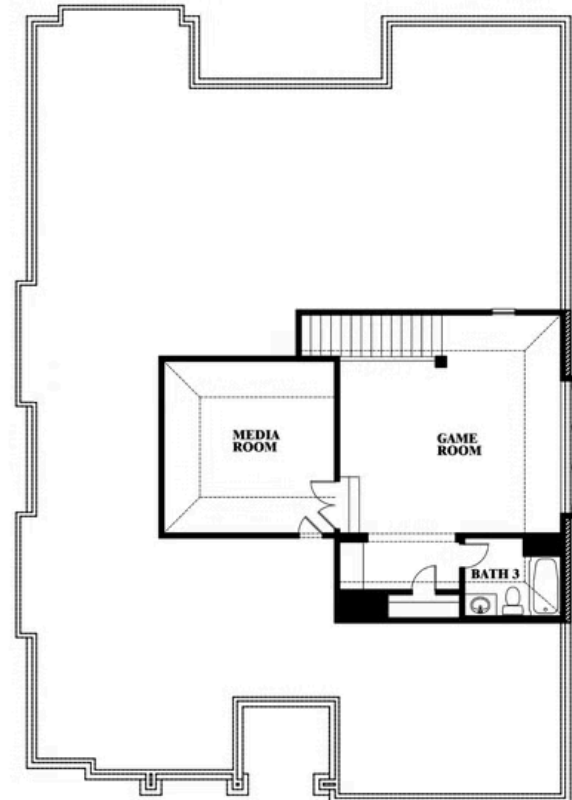

This brochure is for general informational purposes and is to be used as a guide only. Changes may be made during the development process and floorplans, dimensions, fixtures, fittings, finishes and specifications are subject to change without notice. Window placement, balcony configuration, wardrobe sizes and living areas may vary slightly within each plan type. EQUAL HOUSING OPPORTUNITY

Carolina II

SONOMA VERDE

1136 VIA TOSCANA LANE, ROCKWALL, TX 75032

Carolina II with Media Room

This brochure is for general informational purposes and is to be used as a guide only. Changes may be made during the development process and floorplans, dimensions, fixtures, fittings, finishes and specifications are subject to change without notice. Window placement, balcony configuration, wardrobe sizes and living areas may vary slightly within each plan type. EQUAL HOUSING OPPORTUNITY