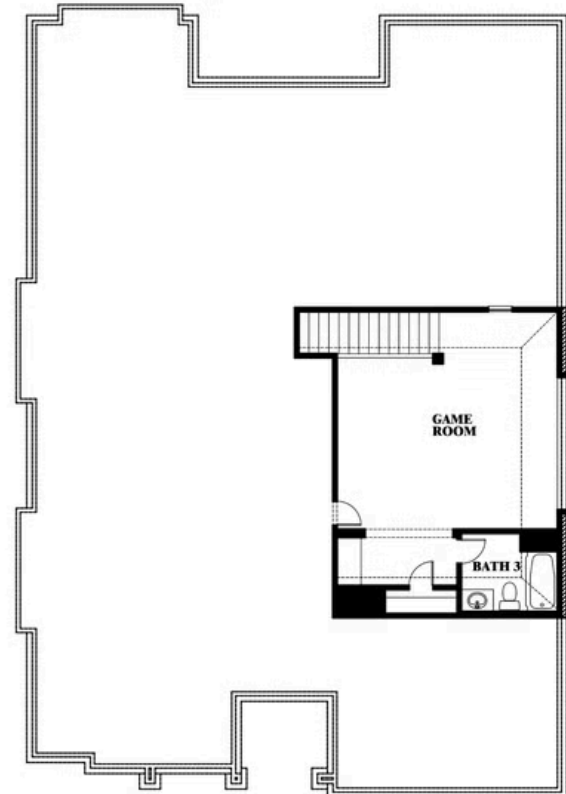

Carolina II

HOMES FROM
\$485,990

CLASSIC SERIES

SONOMA VERDE

1136 VIA TOSCANA LANE, ROCKWALL, TX 75032

2,771
SQUARE FEET

3
BEDROOMS

3.0
BATHROOMS

2
CAR GARAGE

ELEVATION D

ELEVATION A

ELEVATION A

ELEVATION AS

ELEVATION AS

ELEVATION C

ELEVATION C

ELEVATION E

ELEVATION E

ELEVATION F

ELEVATION F

Carolina II

SONOMA VERDE

1136 VIA TOSCANA LANE, ROCKWALL, TX 75032

Carolina II

This brochure is for general informational purposes and is to be used as a guide only. Changes may be made during the development process and floorplans, dimensions, fixtures, fittings, finishes and specifications are subject to change without notice. Window placement, balcony configuration, wardrobe sizes and living areas may vary slightly within each plan type. EQUAL HOUSING OPPORTUNITY