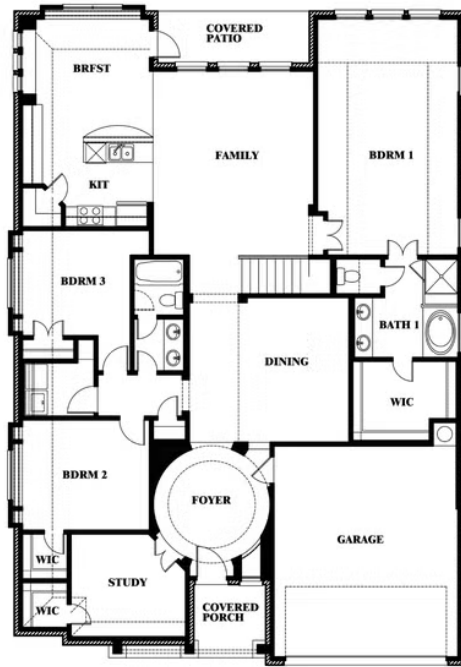

Carolina II

SONOMA VERDE

1136 VIA TOSCANA LANE, ROCKWALL, TX 75032

Carolina II