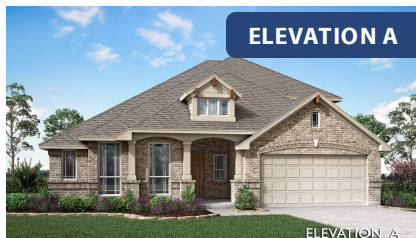

Carolina II

HOMES FROM
\$485,990

CLASSIC SERIES

SONOMA VERDE

1136 VIA TOSCANA LANE, ROCKWALL, TX 75032

2,771
SQUARE FEET

3
BEDROOMS

3.0
BATHROOMS

2
CAR GARAGE

ELEVATION D

ELEVATION A

ELEVATION A

ELEVATION AS

ELEVATION AS

ELEVATION C

ELEVATION C

ELEVATION E

ELEVATION E

ELEVATION F

ELEVATION F

Carolina II

SONOMA VERDE

1136 VIA TOSCANA LANE, ROCKWALL, TX 75032

Carolina II