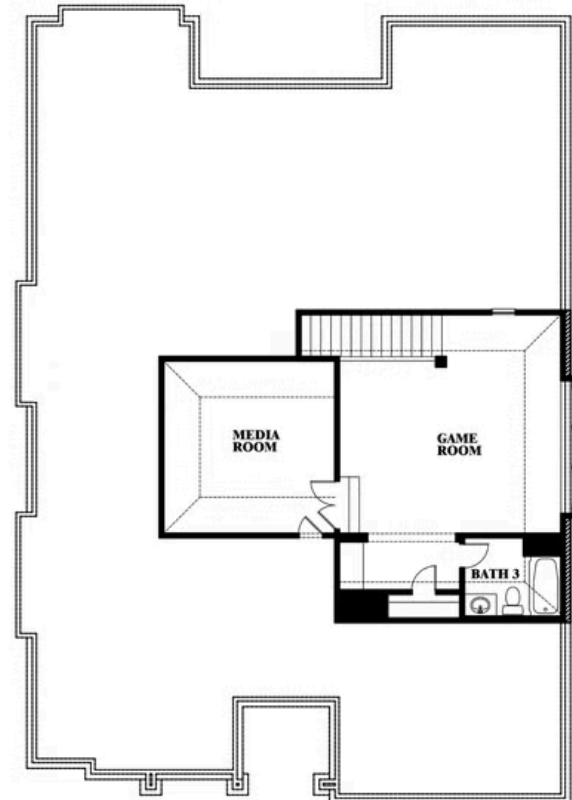

Carolina II

SONOMA VERDE

1136 VIA TOSCANA LANE, ROCKWALL, TX 75032

Carolina II

This brochure is for general informational purposes and is to be used as a guide only. Changes may be made during the development process and floorplans, dimensions, fixtures, fittings, finishes and specifications are subject to change without notice. Window placement, balcony configuration, wardrobe sizes and living areas may vary slightly within each plan type. EQUAL HOUSING OPPORTUNITY

Carolina II

SONOMA VERDE

1136 VIA TOSCANA LANE, ROCKWALL, TX 75032

Carolina II with Media Room

This brochure is for general informational purposes and is to be used as a guide only. Changes may be made during the development process and floorplans, dimensions, fixtures, fittings, finishes and specifications are subject to change without notice. Window placement, balcony configuration, wardrobe sizes and living areas may vary slightly within each plan type. EQUAL HOUSING OPPORTUNITY