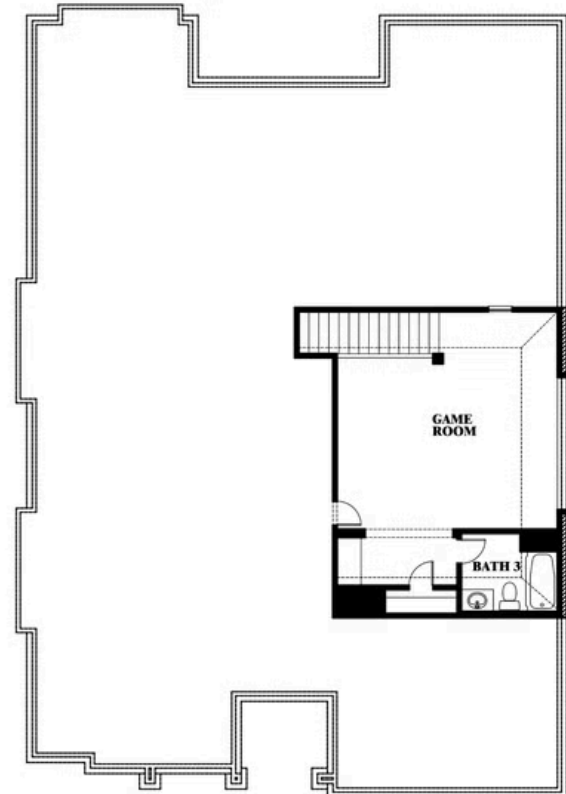

Carolina II

HOMES FROM
\$485,990

CLASSIC SERIES

SONOMA VERDE

1136 VIA TOSCANA LANE, ROCKWALL, TX 75032

2,771
SQUARE FEET

3
BEDROOMS

3.0
BATHROOMS

2
CAR GARAGE

ELEVATION D

ELEVATION A

ELEVATION A

ELEVATION AS

ELEVATION AS

ELEVATION C

ELEVATION C

Carolina II

SONOMA VERDE

1136 VIA TOSCANA LANE, ROCKWALL, TX 75032

Carolina II

This brochure is for general informational purposes and is to be used as a guide only. Changes may be made during the development process and floorplans, dimensions, fixtures, fittings, finishes and specifications are subject to change without notice. Window placement, balcony configuration, wardrobe sizes and living areas may vary slightly within each plan type. EQUAL HOUSING OPPORTUNITY