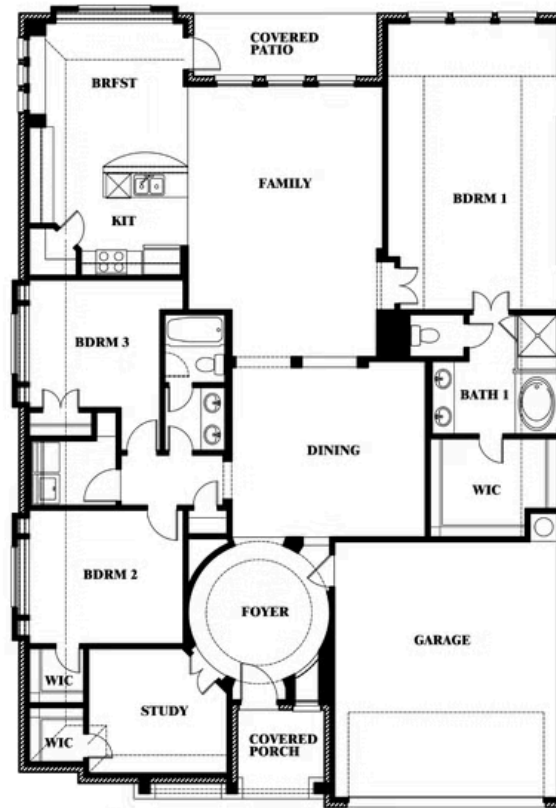

Carolina

SONOMA VERDE

1136 VIA TOSCANA LANE, ROCKWALL, TX 75032

Carolina

This brochure is for general informational purposes and is to be used as a guide only. Changes may be made during the development process and floorplans, dimensions, fixtures, fittings, finishes and specifications are subject to change without notice. Window placement, balcony configuration, wardrobe sizes and living areas may vary slightly within each plan type. EQUAL HOUSING OPPORTUNITY