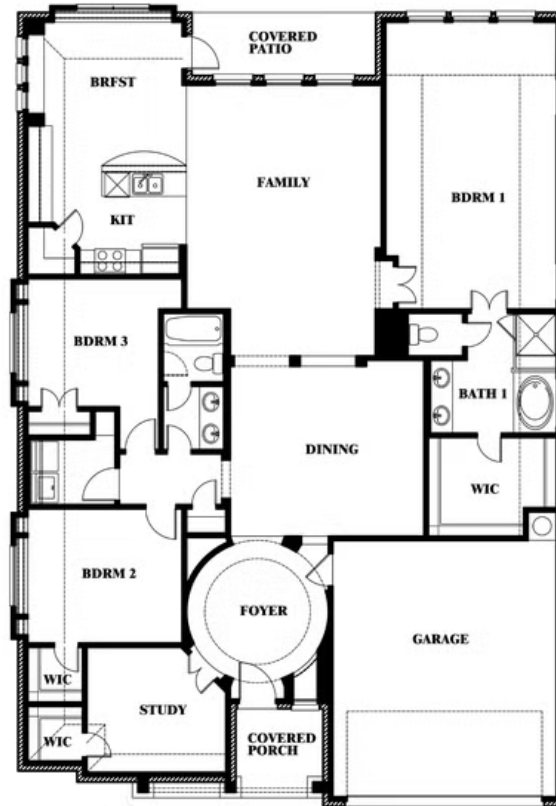

Carolina

SONOMA VERDE

1136 VIA TOSCANA LANE, ROCKWALL, TX 75032

Carolina

This brochure is for general informational purposes and is to be used as a guide only. Changes may be made during the development process and floorplans, dimensions, fixtures, fittings, finishes and specifications are subject to change without notice. Window placement, balcony configuration, wardrobe sizes and living areas may vary slightly within each plan type. EQUAL HOUSING OPPORTUNITY