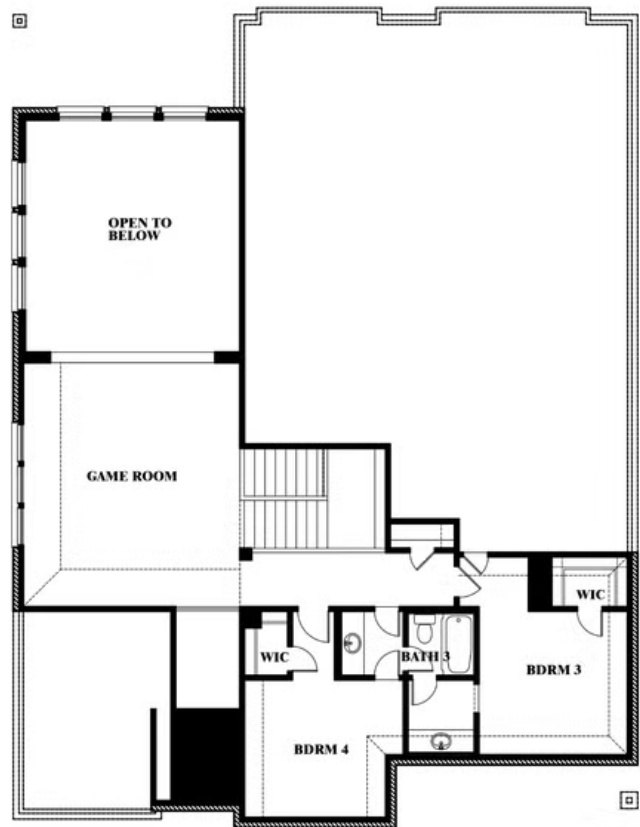

Bellflower

HOMES FROM
\$539,990

CLASSIC SERIES

SONOMA VERDE

1136 VIA TOSCANA LANE, ROCKWALL, TX 75032

3,527
SQUARE FEET

4
BEDROOMS

3.5
BATHROOMS

2
CAR GARAGE

ELEVATION D

ELEVATION A

ELEVATION A

ELEVATION AS

ELEVATION AS

ELEVATION B

ELEVATION B

Bellflower

SONOMA VERDE

1136 VIA TOSCANA LANE, ROCKWALL, TX 75032

Bellflower

This brochure is for general informational purposes and is to be used as a guide only. Changes may be made during the development process and floorplans, dimensions, fixtures, fittings, finishes and specifications are subject to change without notice. Window placement, balcony configuration, wardrobe sizes and living areas may vary slightly within each plan type. EQUAL HOUSING OPPORTUNITY