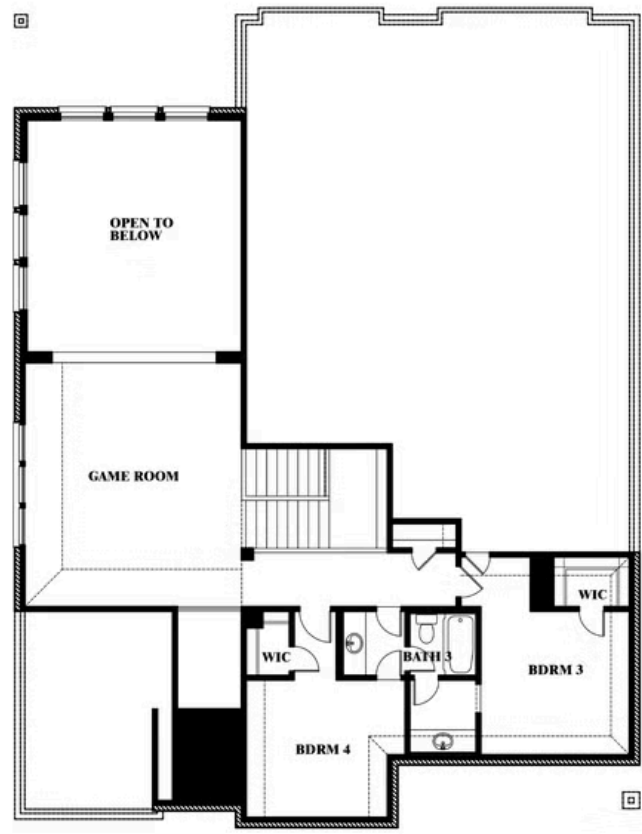

Bellflower

SONOMA VERDE

1136 VIA TOSCANA LANE, ROCKWALL, TX 75032

BELLFLOWER FLOOR PLAN

Bellflower

This brochure is for general informational purposes and is to be used as a guide only. Changes may be made during the development process and floorplans, dimensions, fixtures, fittings, finishes and specifications are subject to change without notice. Window placement, balcony configuration, wardrobe sizes and living areas may vary slightly within each plan type. EQUAL HOUSING OPPORTUNITY

Document generated Jan 22, 2025. Prices, plans, square footage, features and materials are subject to change at any time without notice and vary among communities. Listed prices are for informational purposes only, are not binding, and do not create any contractual obligation(s). The price of any home is dependent on numerous factors, all of which are unique to a specific home, and is not guaranteed until specified in a binding contract. Pricing of elevations and additional optional beds/baths vary per plan. Some plans require a premium homesite. Please ask the Community Manager for details. Renderings of homes are artist concepts and may not reflect exact colors and materials.