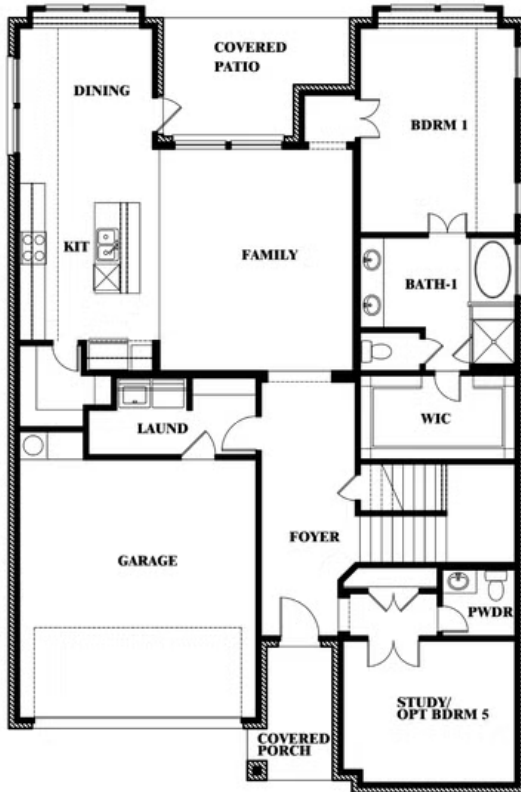

2.5
BATHROOMS

2
CAR GARAGE

ELEVATION A

ELEVATION AS

ELEVATION AS

ELEVATION B

ELEVATION B

ELEVATION C

ELEVATION C

ELEVATION D

ELEVATION D

Violet

VIOLET FLOOR PLAN

THE OAKS

1339 STOCKTON TRAIL, RED OAK, TX 75154

Violet

This brochure is for general informational purposes and is to be used as a guide only. Changes may be made during the development process and floorplans, dimensions, fixtures, fittings, finishes and specifications are subject to change without notice. Window placement, balcony configuration, wardrobe sizes and living areas may vary slightly within each plan type. EQUAL HOUSING OPPORTUNITY

Violet

THE OAKS

1339 STOCKTON TRAIL, RED OAK, TX 75154

VIOLET FLOOR PLAN WITH OPTIONAL BEDROOM AT STUDY

Violet Opt. Bed 5 & Bath 4 at Study

This brochure is for general informational purposes and is to be used as a guide only. Changes may be made during the development process and floorplans, dimensions, fixtures, fittings, finishes and specifications are subject to change without notice. Window placement, balcony configuration, wardrobe sizes and living areas may vary slightly within each plan type. EQUAL HOUSING OPPORTUNITY