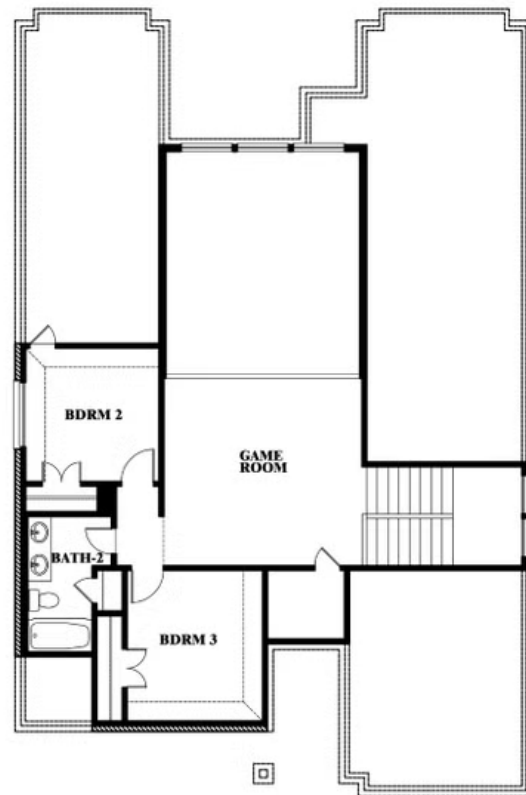

Violet

THE OAKS

1339 STOCKTON TRAIL, RED OAK, TX 75154

VIOLET FLOOR PLAN WITH OPTIONAL BEDROOM AT STUDY

Violet Opt. Bed 5 & Bath 4 at Study

This brochure is for general informational purposes and is to be used as a guide only. Changes may be made during the development process and floorplans, dimensions, fixtures, fittings, finishes and specifications are subject to change without notice. Window placement, balcony configuration, wardrobe sizes and living areas may vary slightly within each plan type. EQUAL HOUSING OPPORTUNITY