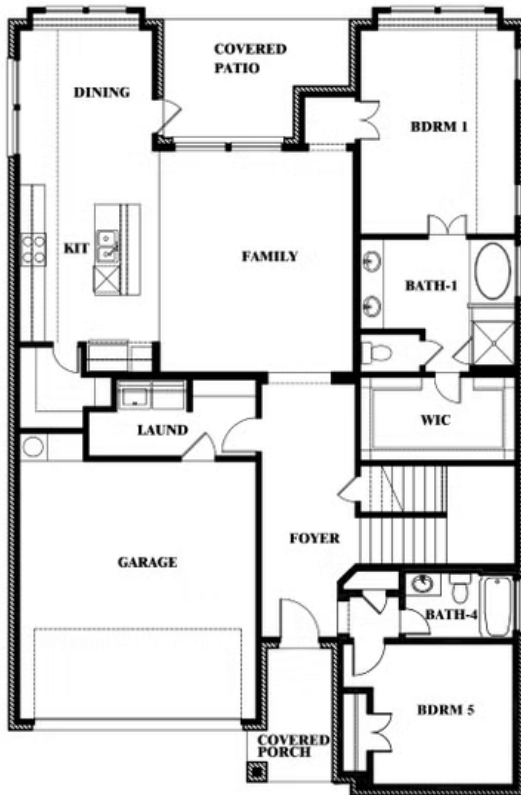

Violet

THE OAKS

1339 STOCKTON TRAIL, RED OAK, TX 75154

VIOLET FLOOR PLAN WITH OPTIONAL BEDROOM AT STUDY

Violet Opt. Bed 5 & Bath 4 at Study

This brochure is for general informational purposes and is to be used as a guide only. Changes may be made during the development process and floorplans, dimensions, fixtures, fittings, finishes and specifications are subject to change without notice. Window placement, balcony configuration, wardrobe sizes and living areas may vary slightly within each plan type. EQUAL HOUSING OPPORTUNITY