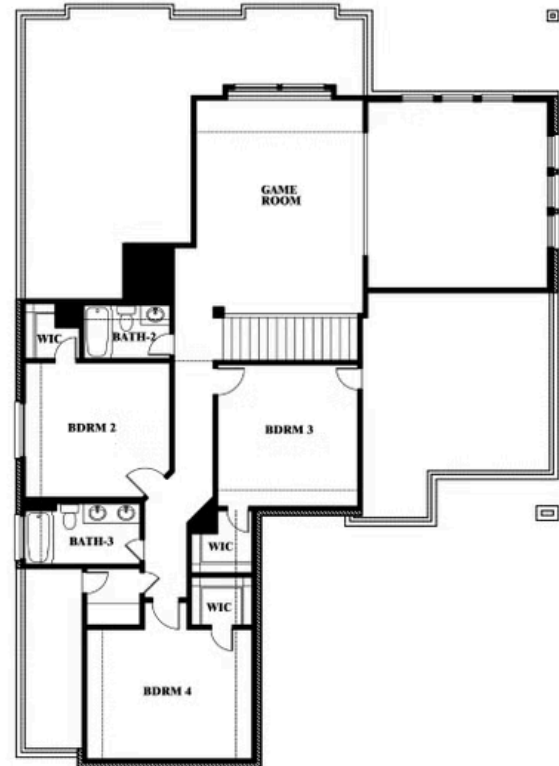

Spring Cress

CRYSTAL LAKE ESTATES
CRYSTAL LAKE LANE, RED OAK, TX 75154

Spring Cress Opt. Bed 6 & Bath 5 at Media

This brochure is for general informational purposes and is to be used as a guide only. Changes may be made during the development process and floorplans, dimensions, fixtures, fittings, finishes and specifications are subject to change without notice. Window placement, balcony configuration, wardrobe sizes and living areas may vary slightly within each plan type. EQUAL HOUSING OPPORTUNITY