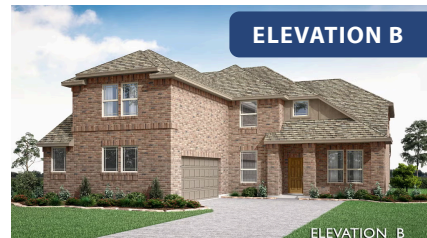

Spring Cress

HOMES FROM
\$594,990

CLASSIC SERIES

CRYSTAL LAKE ESTATES

CRYSTAL LAKE LANE, RED OAK, TX 75154

3,519
SQUARE FEET

4
BEDROOMS

3.5
BATHROOMS

2
CAR GARAGE

ELEVATION D

ELEVATION A

ELEVATION A

ELEVATION AS

ELEVATION AS

ELEVATION B

ELEVATION B