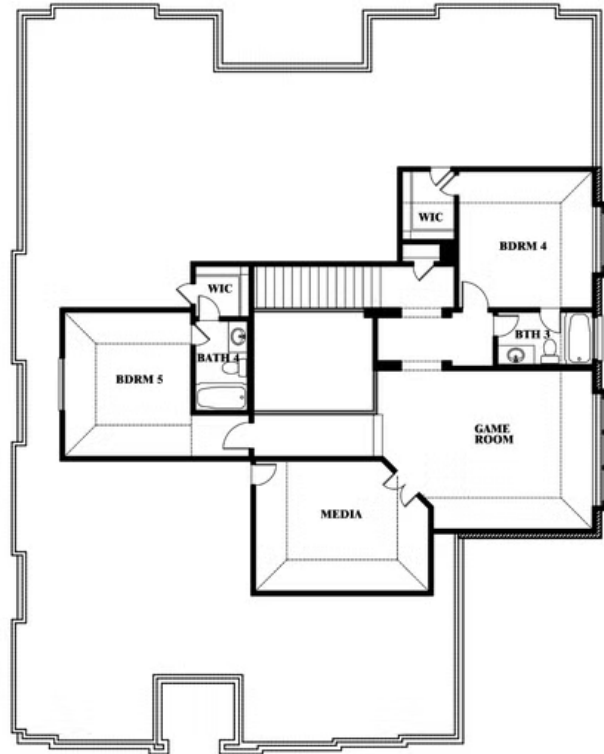

Primrose VI

HOMES FROM
\$670,990

CLASSIC SERIES

CRYSTAL LAKE ESTATES

CRYSTAL LAKE LANE, RED OAK, TX 75154

4,035
SQUARE FEET

5
BEDROOMS

4.5
BATHROOMS

3
CAR GARAGE

ELEVATION A

ELEVATION B

ELEVATION B

ELEVATION C

ELEVATION C

Primrose VI

CRYSTAL LAKE ESTATES
CRYSTAL LAKE LANE, RED OAK, TX 75154

Primrose VI

This brochure is for general informational purposes and is to be used as a guide only. Changes may be made during the development process and floorplans, dimensions, fixtures, fittings, finishes and specifications are subject to change without notice. Window placement, balcony configuration, wardrobe sizes and living areas may vary slightly within each plan type. EQUAL HOUSING OPPORTUNITY