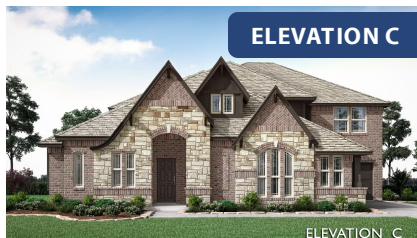

Primrose VI

HOMES FROM
\$670,990

CLASSIC SERIES

CRYSTAL LAKE ESTATES

CRYSTAL LAKE LANE, RED OAK, TX 75154

4,035
SQUARE FEET

5
BEDROOMS

4.5
BATHROOMS

3
CAR GARAGE

ELEVATION A

ELEVATION B

ELEVATION B

ELEVATION C

ELEVATION C

Primrose VI

CRYSTAL LAKE ESTATES
CRYSTAL LAKE LANE, RED OAK, TX 75154