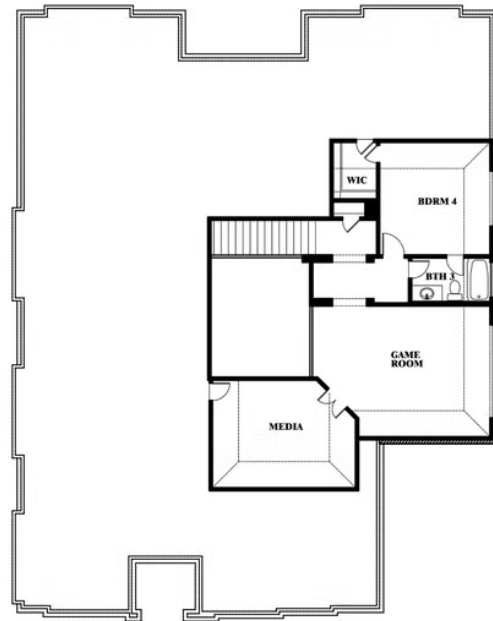

Primrose V

CRYSTAL LAKE ESTATES
CRYSTAL LAKE LANE, RED OAK, TX 75154

Primrose V