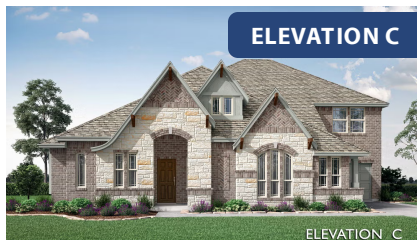

Primrose IV

HOMES FROM
\$628,990

CLASSIC SERIES

CRYSTAL LAKE ESTATES
CRYSTAL LAKE LANE, RED OAK, TX 75154

3,516
SQUARE FEET

3
BEDROOMS

3.5
BATHROOMS

3
CAR GARAGE

Primrose IV

CRYSTAL LAKE ESTATES
CRYSTAL LAKE LANE, RED OAK, TX 75154

Primrose IV

This brochure is for general informational purposes and is to be used as a guide only. Changes may be made during the development process and floorplans, dimensions, fixtures, fittings, finishes and specifications are subject to change without notice. Window placement, balcony configuration, wardrobe sizes and living areas may vary slightly within each plan type. EQUAL HOUSING OPPORTUNITY