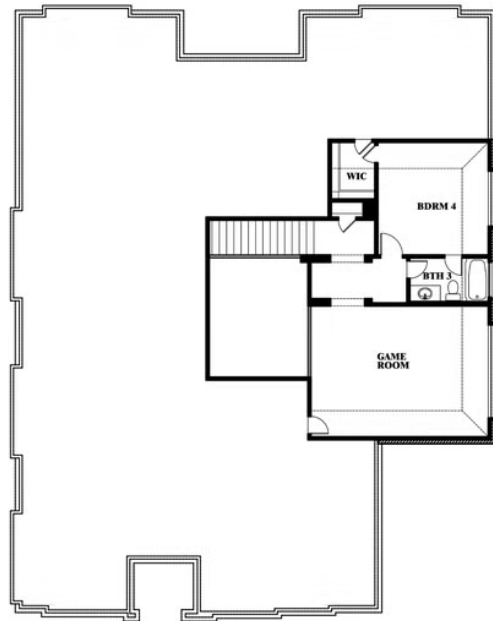

Primrose IV

CRYSTAL LAKE ESTATES
CRYSTAL LAKE LANE, RED OAK, TX 75154

Primrose IV