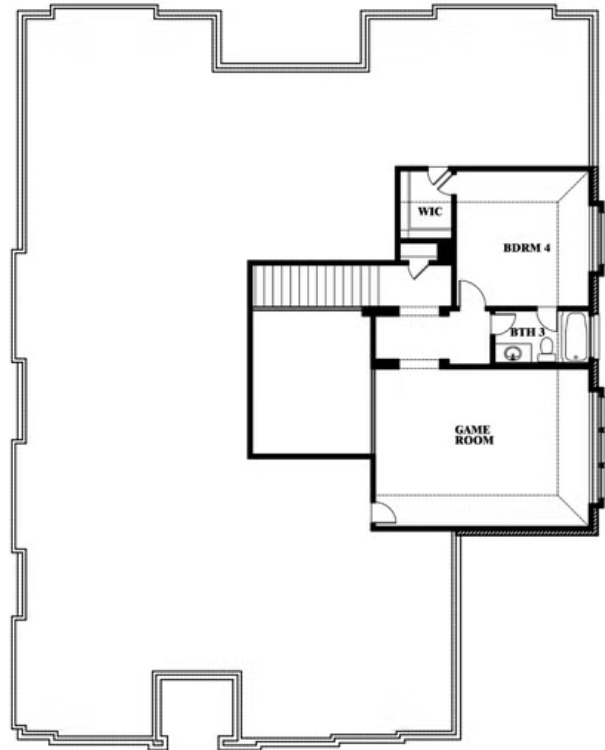

Primrose IV

HOMES FROM
\$628,990

CLASSIC SERIES

CRYSTAL LAKE ESTATES
CRYSTAL LAKE LANE, RED OAK, TX 75154

3,516
SQUARE FEET

3
BEDROOMS

3.5
BATHROOMS

3
CAR GARAGE

Primrose IV

CRYSTAL LAKE ESTATES
CRYSTAL LAKE LANE, RED OAK, TX 75154

Primrose IV

This brochure is for general informational purposes and is to be used as a guide only. Changes may be made during the development process and floorplans, dimensions, fixtures, fittings, finishes and specifications are subject to change without notice. Window placement, balcony configuration, wardrobe sizes and living areas may vary slightly within each plan type. EQUAL HOUSING OPPORTUNITY