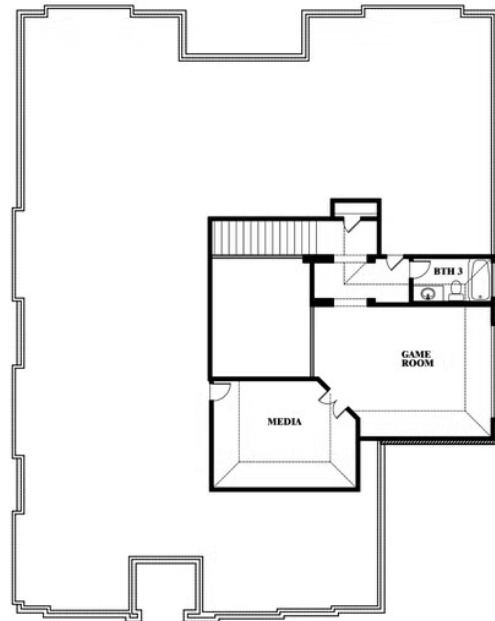

Primrose III

CRYSTAL LAKE ESTATES
CRYSTAL LAKE LANE, RED OAK, TX 75154

Primrose III