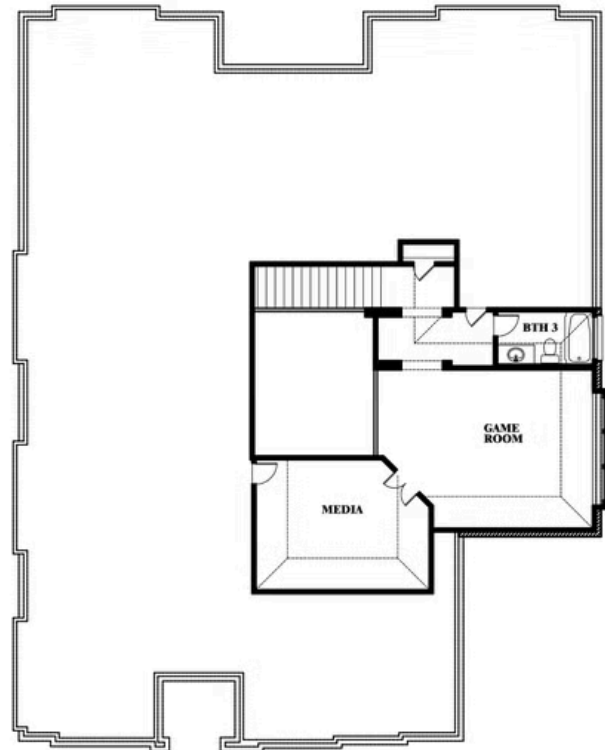

Primrose III

HOMES FROM
\$627,990

CLASSIC SERIES

CRYSTAL LAKE ESTATES

CRYSTAL LAKE LANE, RED OAK, TX 75154

3,483
SQUARE FEET

3
BEDROOMS

3.5
BATHROOMS

Primrose III

CRYSTAL LAKE ESTATES

CRYSTAL LAKE LANE, RED OAK, TX 75154

Primrose III

This brochure is for general informational purposes and is to be used as a guide only. Changes may be made during the development process and floorplans, dimensions, fixtures, fittings, finishes and specifications are subject to change without notice. Window placement, balcony configuration, wardrobe sizes and living areas may vary slightly within each plan type. EQUAL HOUSING OPPORTUNITY