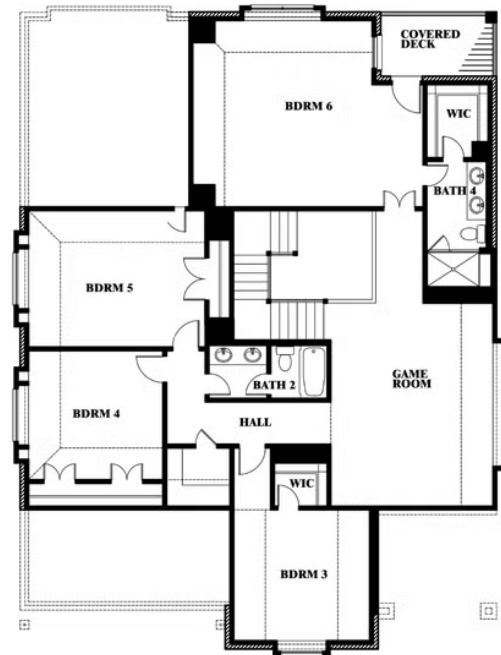

Magnolia III Side Entry

CRYSTAL LAKE ESTATES
CRYSTAL LAKE LANE, RED OAK, TX 75154

Magnolia III Side Entry