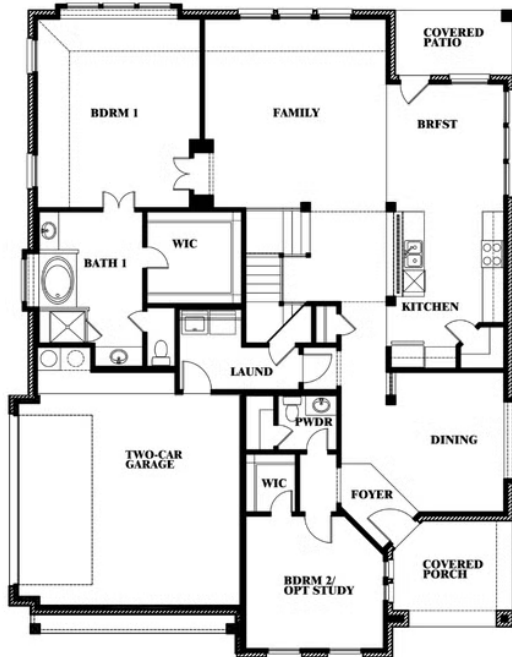

Magnolia III Side Entry

CRYSTAL LAKE ESTATES
CRYSTAL LAKE LANE, RED OAK, TX 75154

Magnolia III Side Entry