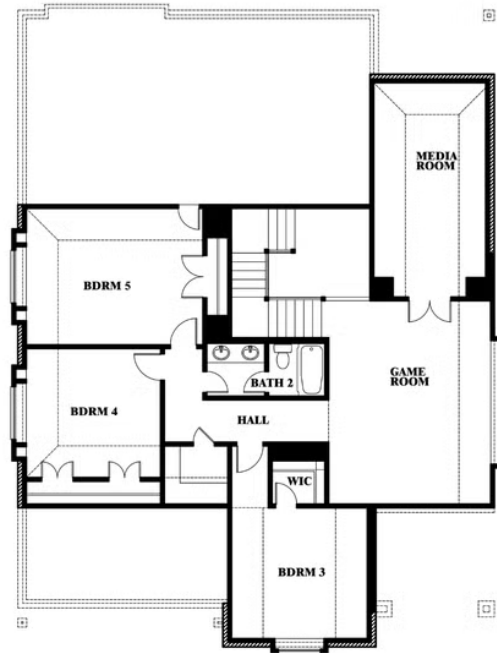

Magnolia II Side Entry

CRYSTAL LAKE ESTATES
CRYSTAL LAKE LANE, RED OAK, TX 75154

Magnolia II Side Entry