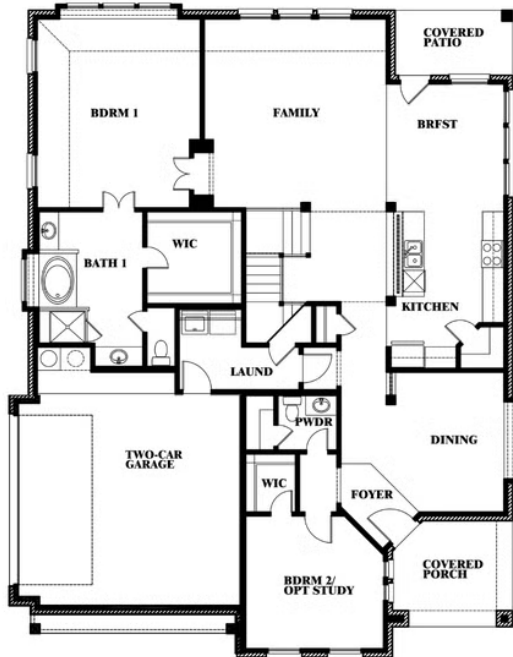

Magnolia II Side Entry

CRYSTAL LAKE ESTATES
CRYSTAL LAKE LANE, RED OAK, TX 75154

Magnolia II Side Entry