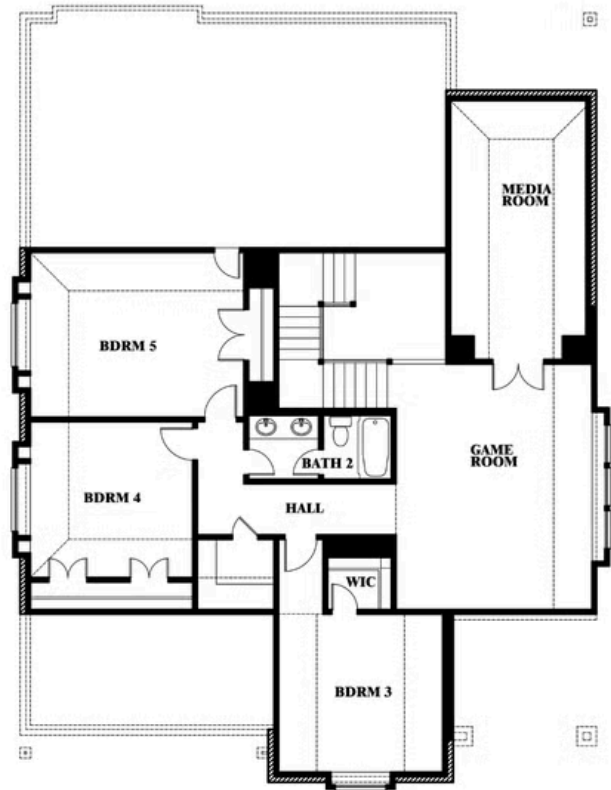

# Magnolia II Side Entry

HOMES FROM  
**\$575,990**

CLASSIC SERIES

**CRYSTAL LAKE ESTATES**

CRYSTAL LAKE LANE, RED OAK, TX 75154

**3,430**  
SQUARE FEET

**4**  
BEDROOMS

**2.5**  
BATHROOMS

**2**  
CAR GARAGE

**ELEVATION R**

**ELEVATION S**

**ELEVATION S**

**ELEVATION T**

**ELEVATION T**

## Magnolia II Side Entry

This brochure is for general informational purposes and is to be used as a guide only. Changes may be made during the development process and floorplans, dimensions, fixtures, fittings, finishes and specifications are subject to change without notice. Window placement, balcony configuration, wardrobe sizes and living areas may vary slightly within each plan type. EQUAL HOUSING OPPORTUNITY