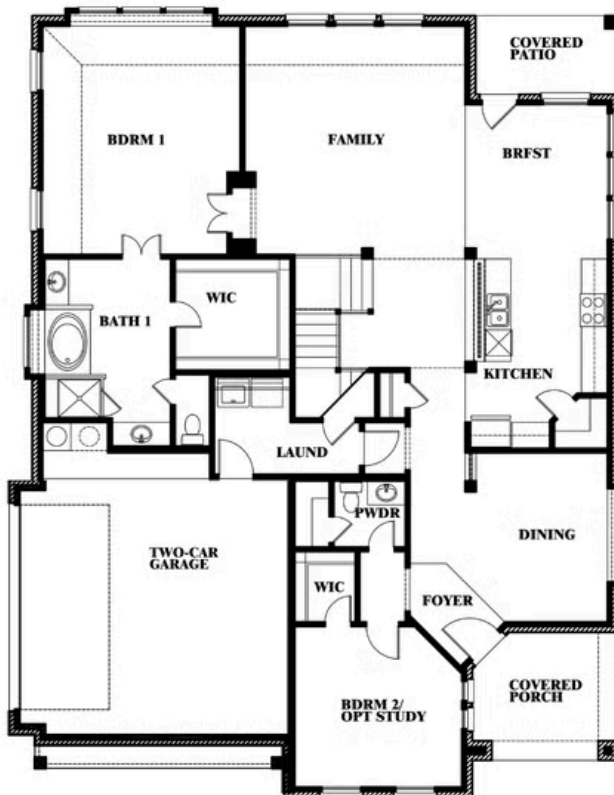

# Magnolia II Side Entry

HOMES FROM  
**\$575,990**

CLASSIC SERIES

**CRYSTAL LAKE ESTATES**

CRYSTAL LAKE LANE, RED OAK, TX 75154

**3,430**  
SQUARE FEET

**4**  
BEDROOMS

**2.5**  
BATHROOMS

**2**  
CAR GARAGE

**ELEVATION R**

**ELEVATION S**

**ELEVATION S**

**ELEVATION T**

**ELEVATION T**

# Magnolia II Side Entry

**CRYSTAL LAKE ESTATES**  
CRYSTAL LAKE LANE, RED OAK, TX 75154

## Magnolia II Side Entry

This brochure is for general informational purposes and is to be used as a guide only. Changes may be made during the development process and floorplans, dimensions, fixtures, fittings, finishes and specifications are subject to change without notice. Window placement, balcony configuration, wardrobe sizes and living areas may vary slightly within each plan type. EQUAL HOUSING OPPORTUNITY